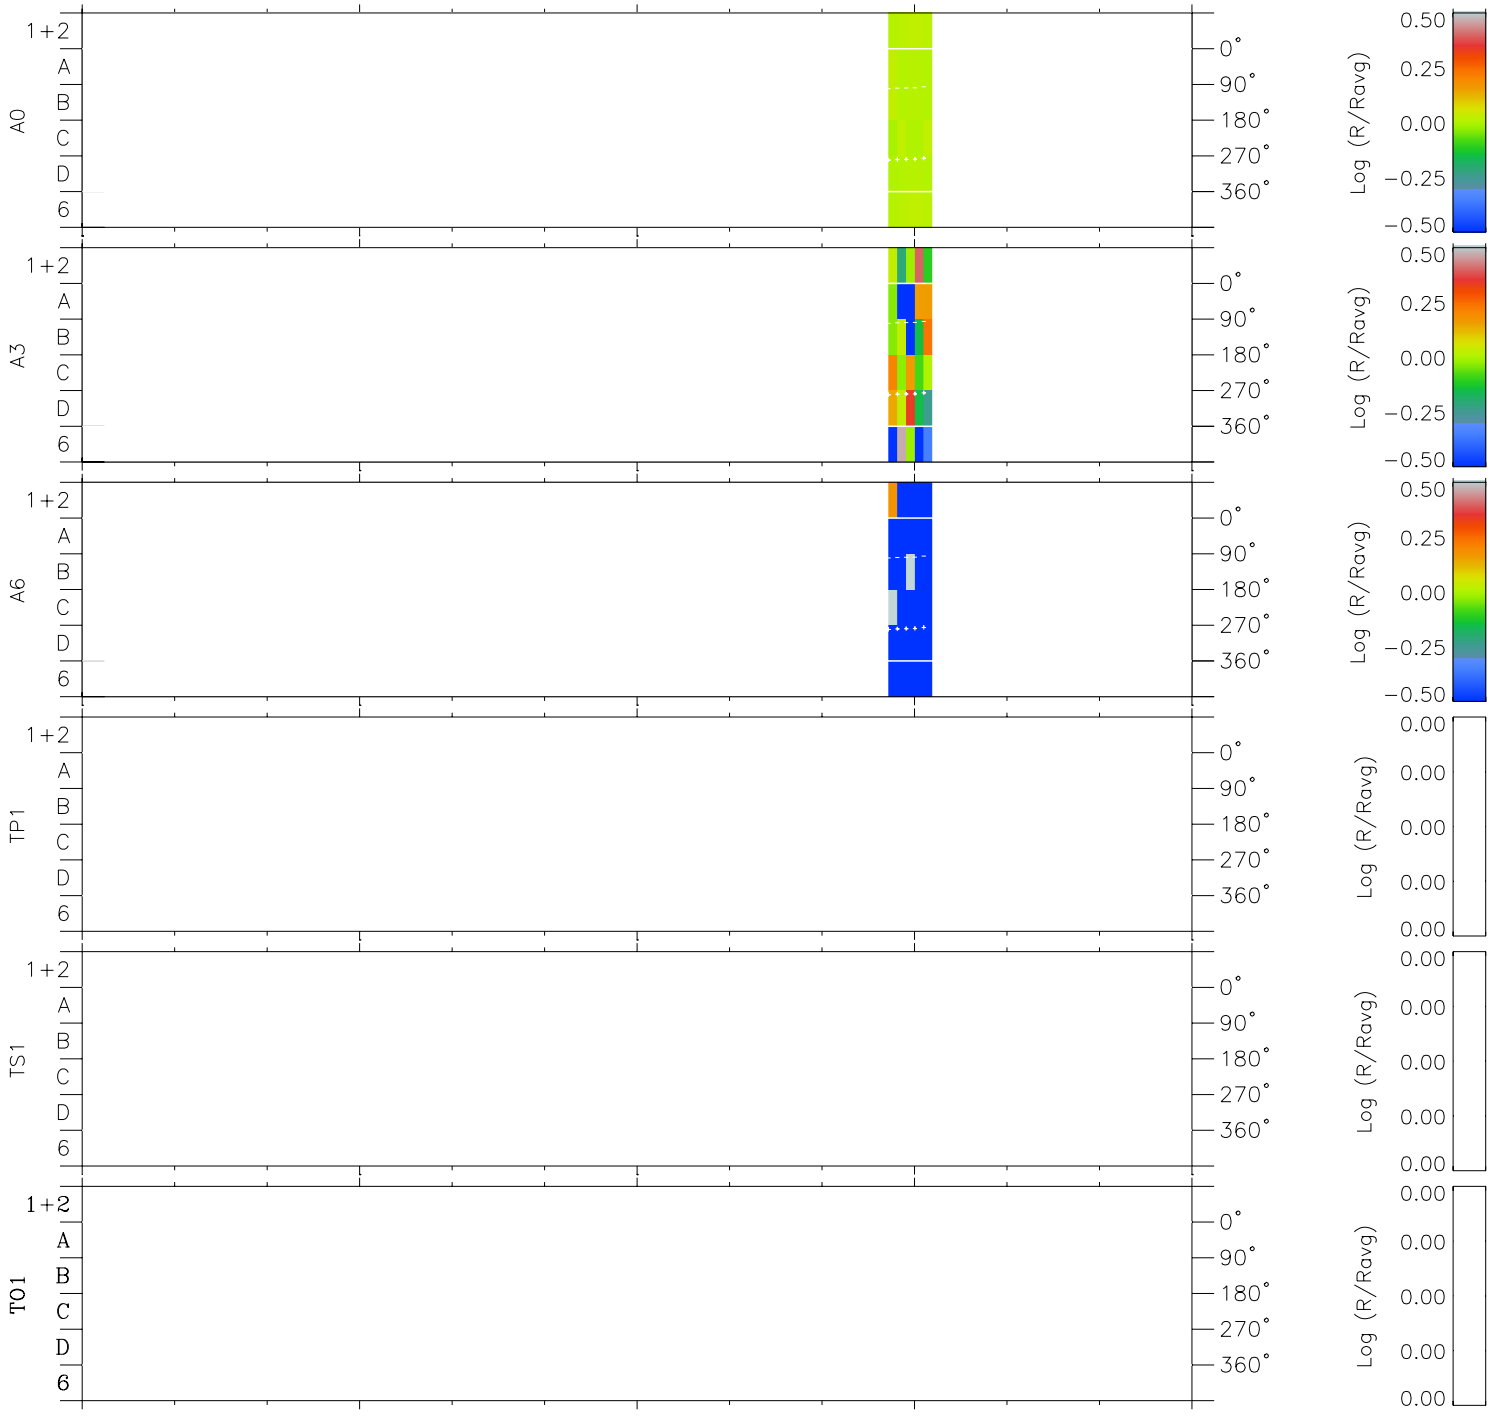

Galileo EPD Real Time Azimuth Anisotropies 98215

Software Version: RTAZIM_MEAN V 1.20
 Data Production: 06-03-00
 Plot Production: Sun Sep 16 10:20:58 2001
 Color File: wondr3
 Geofactor File: 1.1

00:00:00 1998-215	215-06	215-12	215-18	00:00:00 1998-216	
+	+	+	+	+	X JSE(R _j)
-85.23	-86.21	-87.19	-88.17	-89.14	Y JSE(R _j)
31.04	30.83	30.61	30.40	30.19	Z JSE(R _j)
1.96	2.00	2.05	2.09	2.14	

- ◇ = Jupiter look direction
- = Corotation look direction