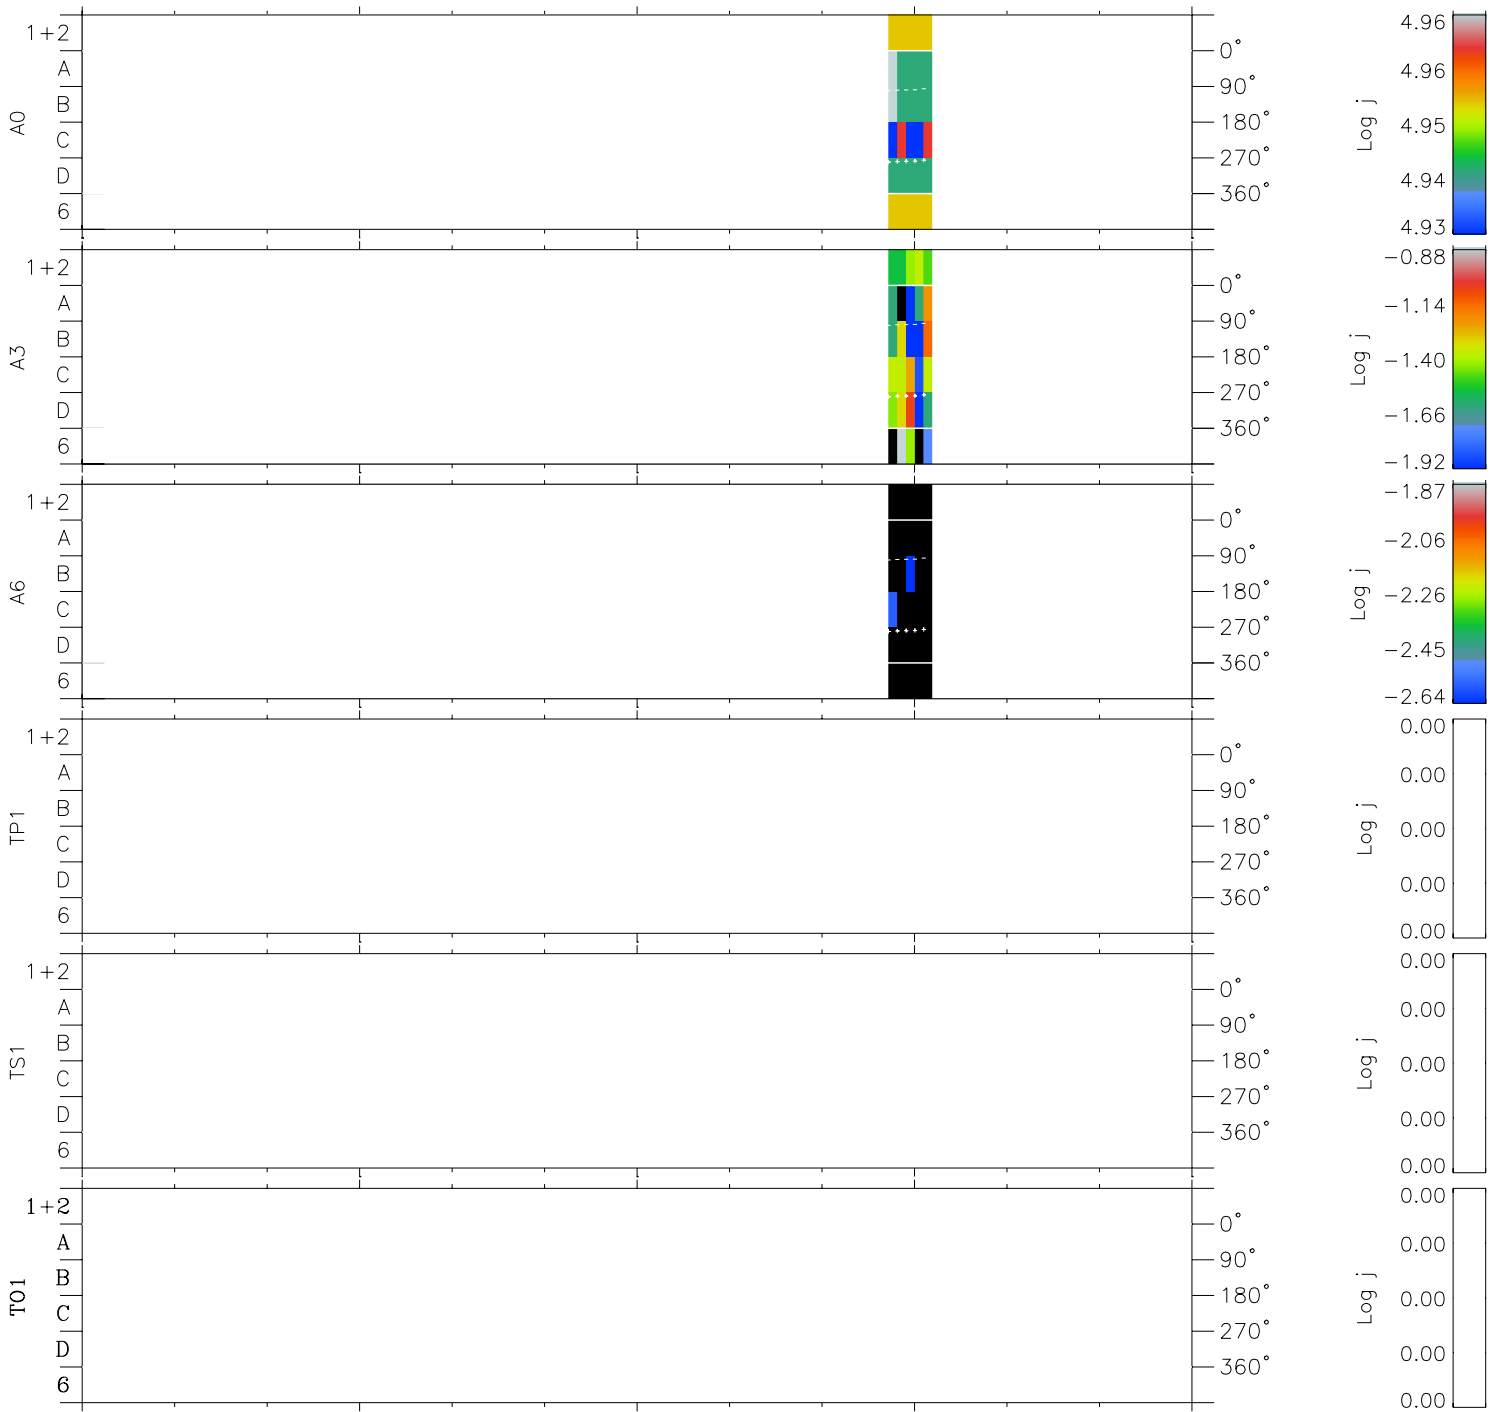

Galileo EPD Real Time Azimuth Anisotropies 98215

Software Version: RTAZIM_FLUX V 1.20
 Data Production: 06-03-00
 Plot Production: Sun Sep 16 10:21:02 2001
 Color File: wondr3
 Geofactor File: 1.1

00:00:00 1998-215	215-06	215-12	215-18	00:00:00 1998-216	
+	+	+	+	+	X JSE(R _j)
-85.23	-86.21	-87.19	-88.17	-89.14	Y JSE(R _j)
31.04	30.83	30.61	30.40	30.19	Z JSE(R _j)
1.96	2.00	2.05	2.09	2.14	

- ◇ = Jupiter look direction
- = Corotation look direction