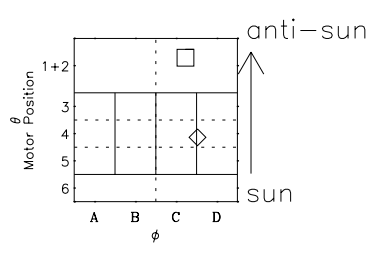

Galileo EPD Real Time Omni Spectrum 98201

Software Version: RTSPEC_OMNI V 1.20
 Data Production: 06-03-00
 Plot Production: Sun Sep 16 10:12:37 2001
 Color File: wondr3
 Geofactor File: 1.1

◇ = Jupiter look direction
 □ = Corotation look direction