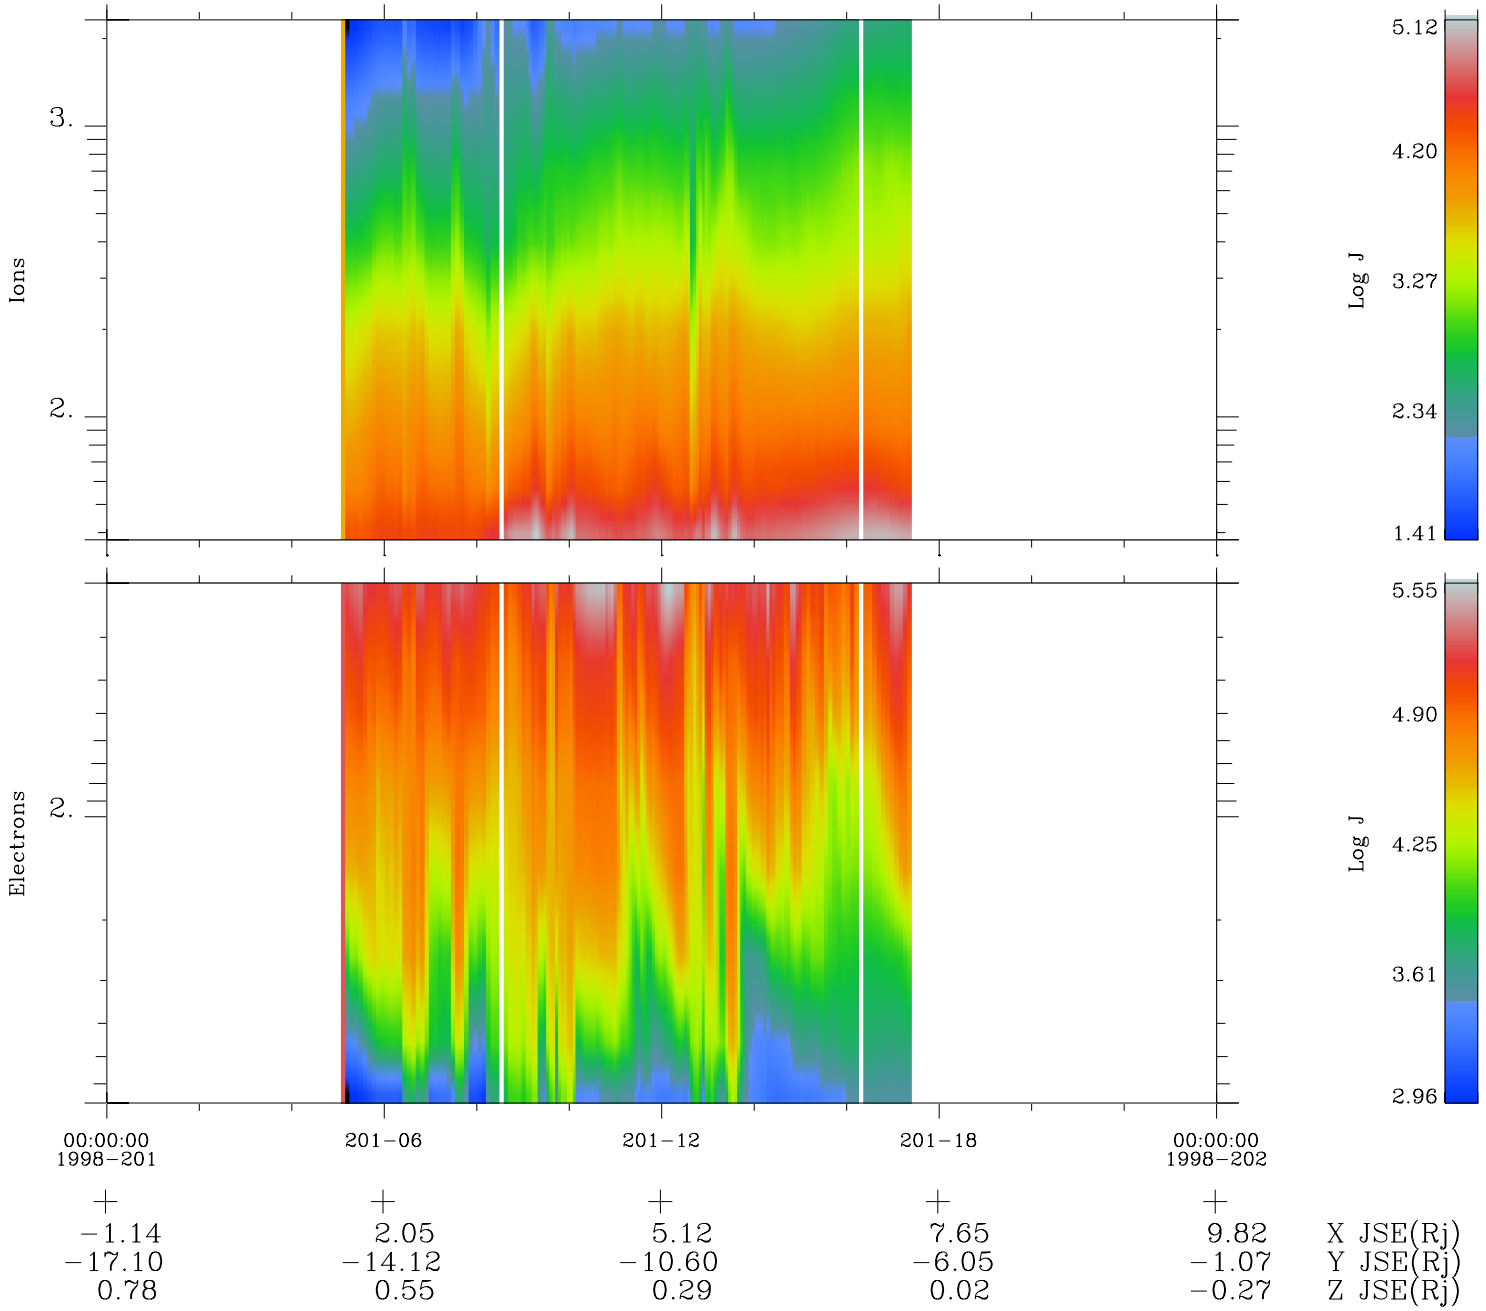

Galileo EPD Real Time Omni Spectrum 98201

Software Version: RTSPEC_OMNI V 1.20
 Data Production: 06-03-00
 Plot Production: Sun Sep 16 10:12:37 2001
 Color File: wondr3
 Geofactor File: 1.1

◇ = Jupiter look direction
 □ = Corotation look direction