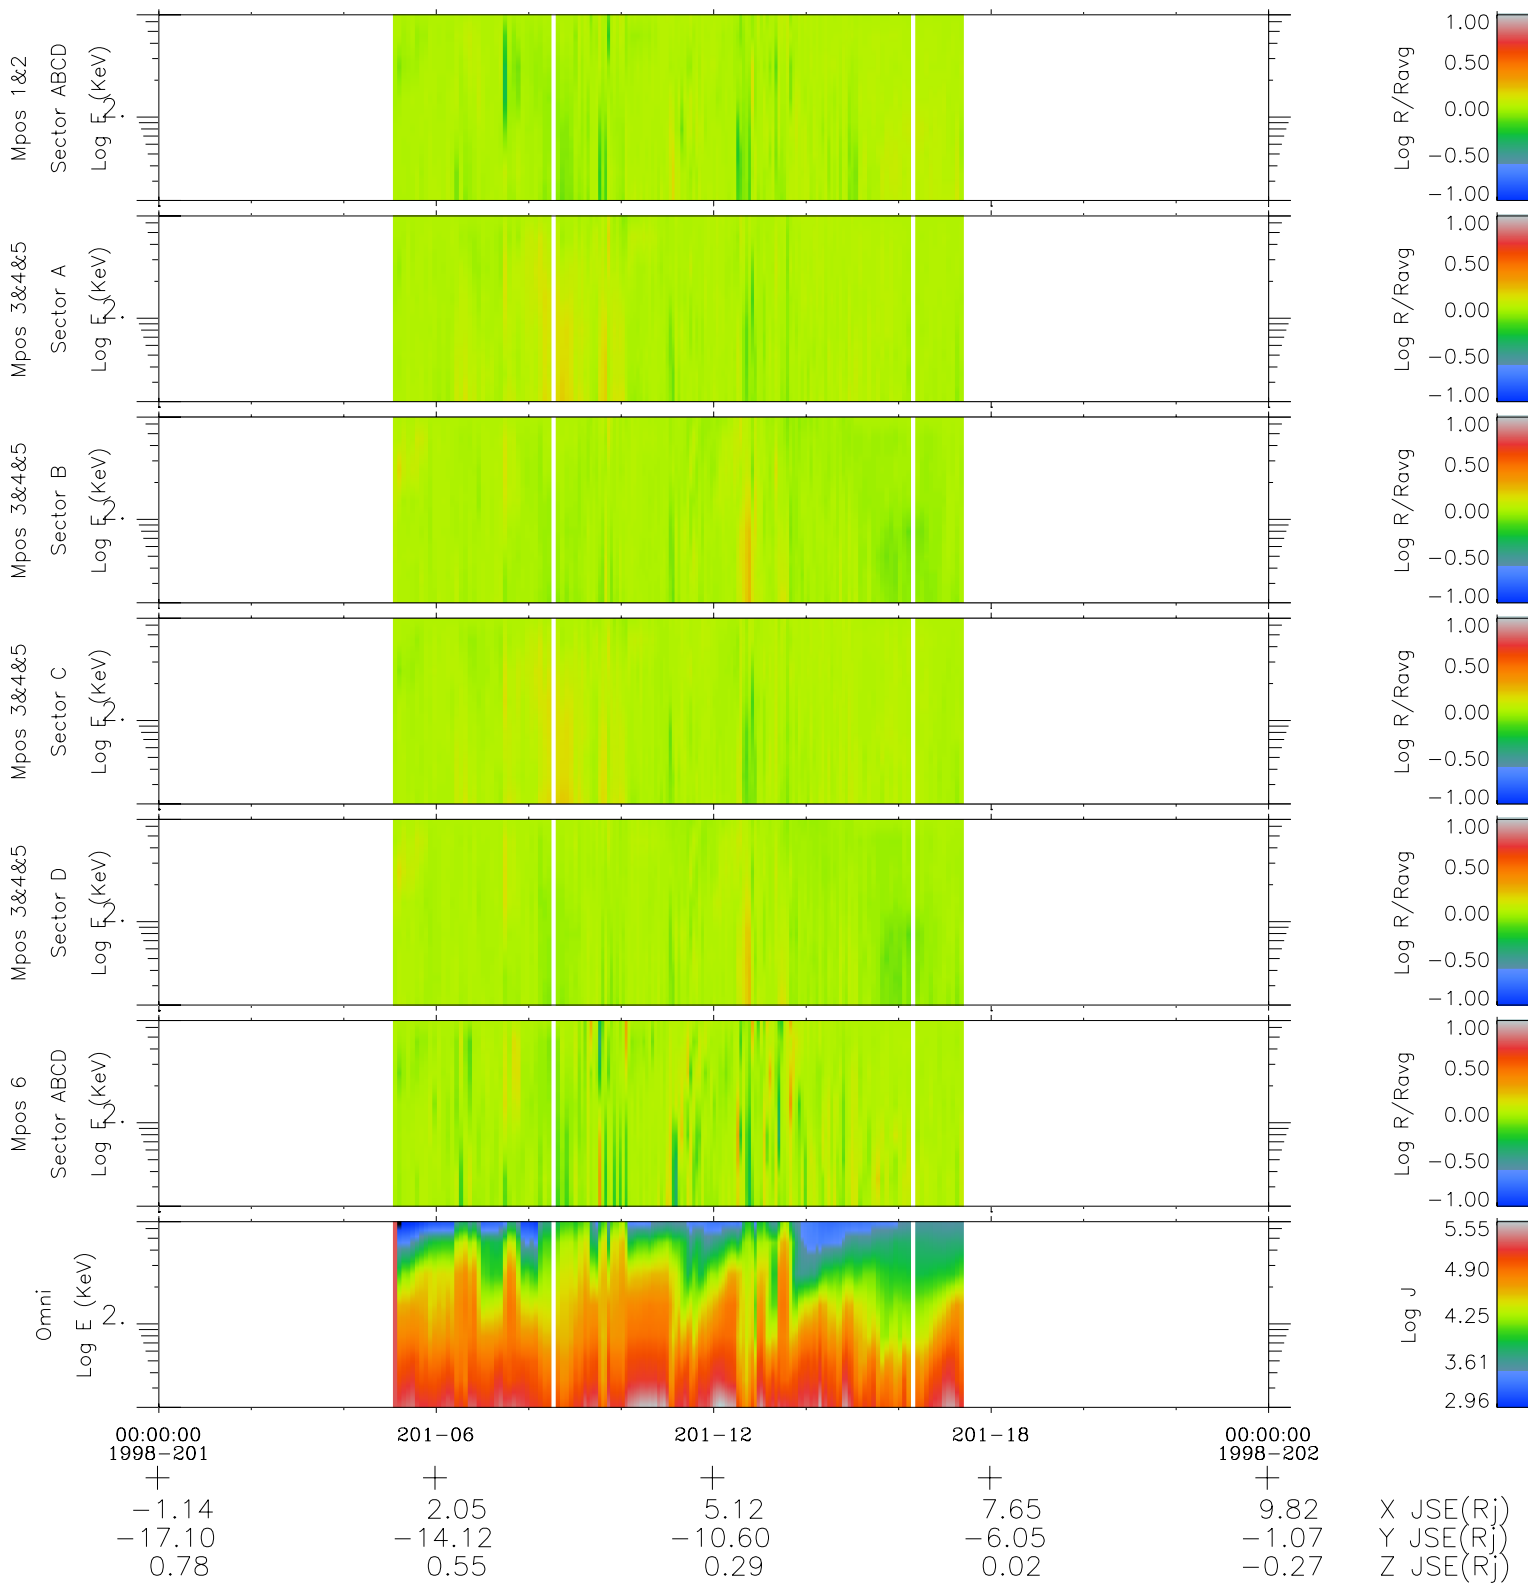

# Galileo EPD Real Time R6 Electrons Spectra 98201

Software Version: RTSPEC\_R6 V 1.20  
 Data Production: 06-03-00  
 Plot Production: Sun Sep 16 10:12:30 2001  
 Color File: wondr3  
 Geofactor File: 1.1

- ◇ = Jupiter look direction
- = Corotation look direction