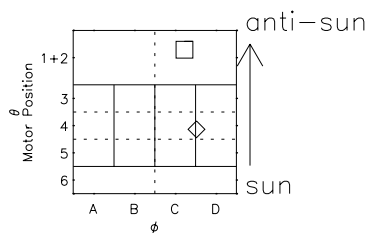

Galileo EPD Real Time R6 Ions Spectra 98201

Software Version: RTSPEC_R6 V 1.20
 Data Production: 06-03-00
 Plot Production: Sun Sep 16 10:12:23 2001
 Color File: wondr3
 Geofactor File: 1.1

◇ = Jupiter look direction
 □ = Corotation look direction