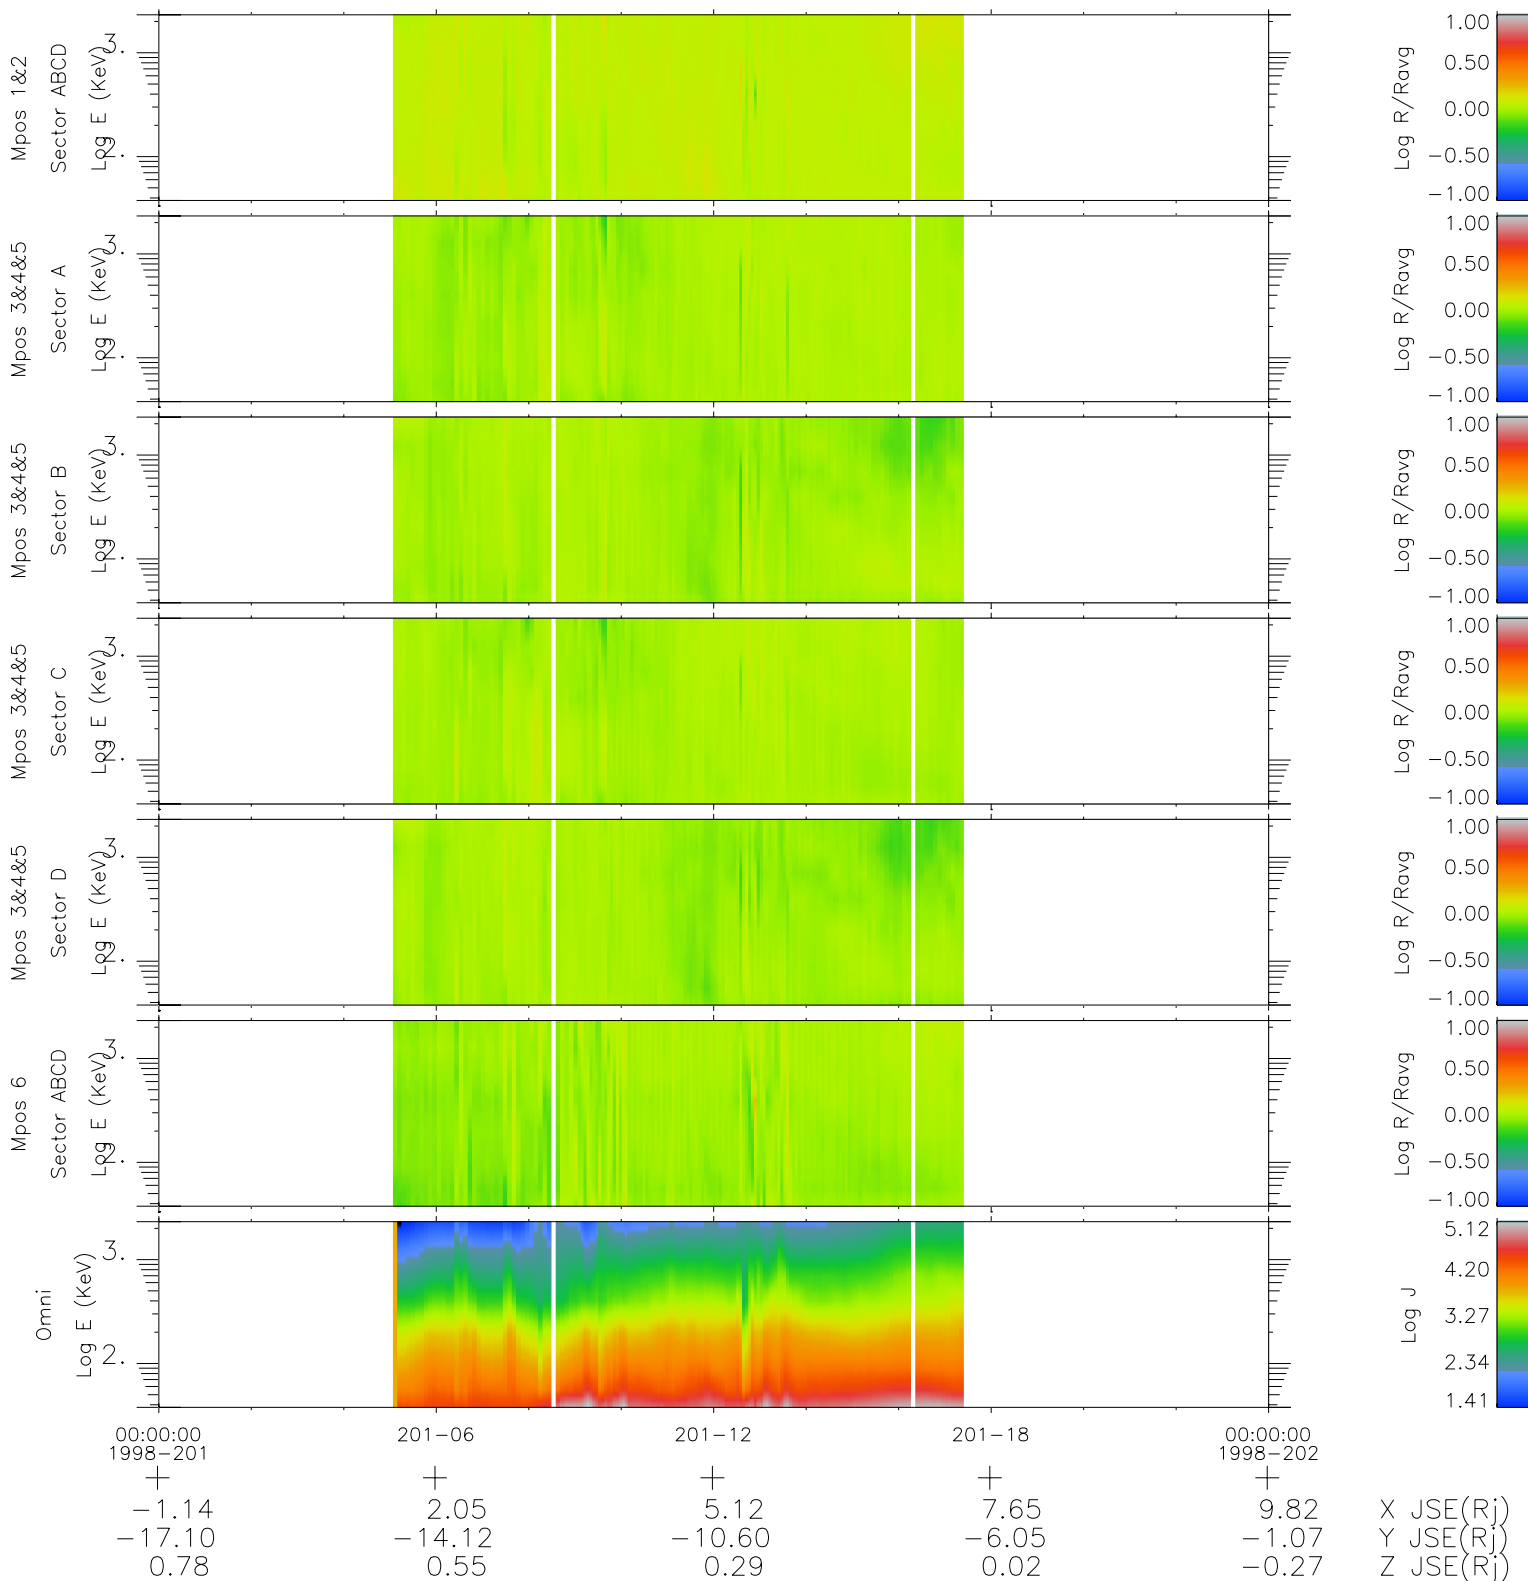

Galileo EPD Real Time R6 Ions Spectra 98201

Software Version: RTSPEC_R6 V 1.20
 Data Production: 06-03-00
 Plot Production: Sun Sep 16 10:12:23 2001
 Color File: wondr3
 Geofactor File: 1.1

◇ = Jupiter look direction
 □ = Corotation look direction