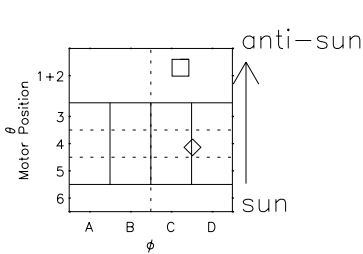

Galileo EPD Real Time All-Sky Anisotropies 98201

Software Version: RTSKY_NORM V 1.20
 Data Production: 06-03-00
 Plot Production: Sun Sep 16 10:13:20 2001
 Color File: wondr3
 Geofactor File: 1.1

- ◇ = Jupiter look direction
- = Corotation look direction