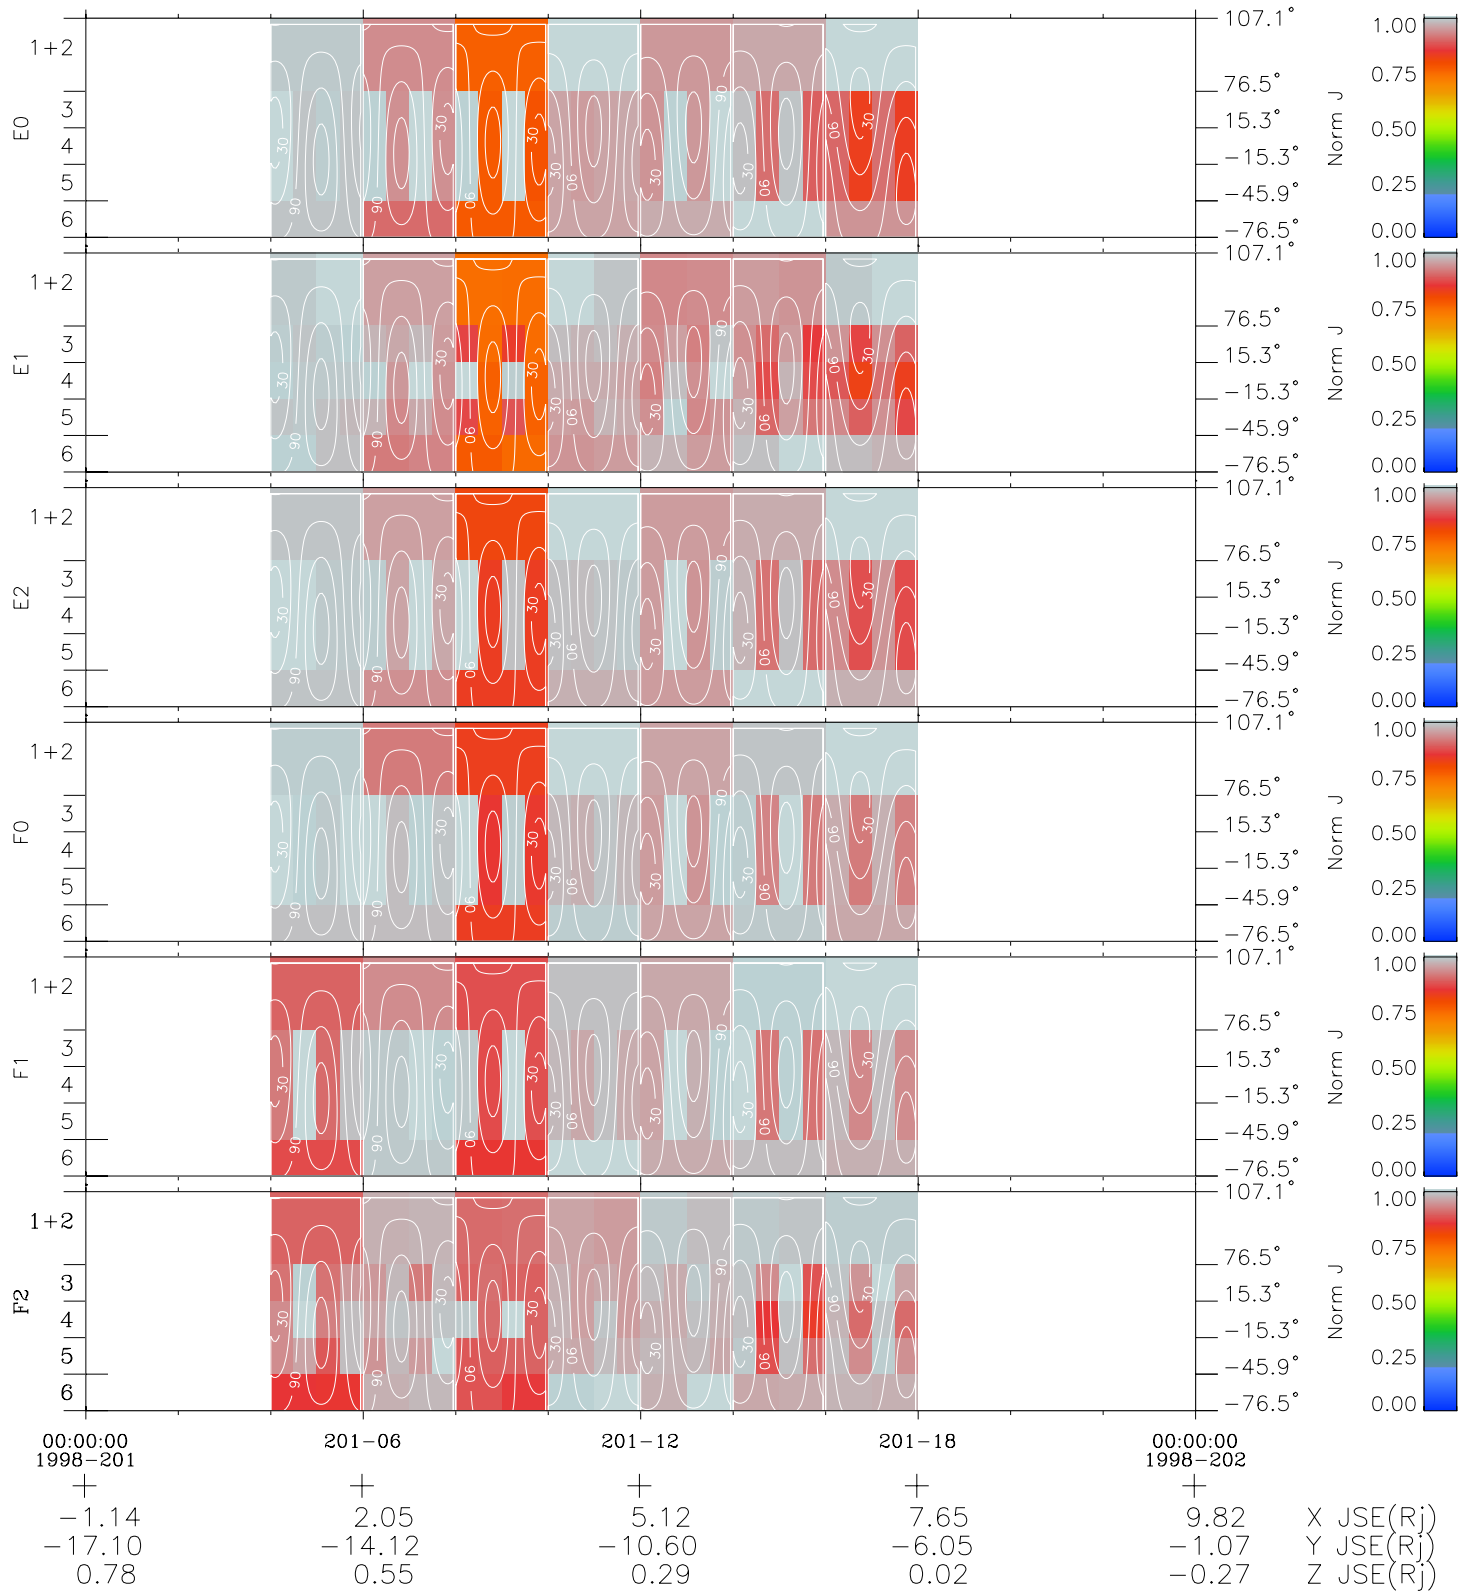

Galileo EPD Real Time All-Sky Anisotropies 98201

Software Version: RTSKY_NORM V 1.20
 Data Production: 06-03-00
 Plot Production: Sun Sep 16 10:13:20 2001
 Color File: wondr3
 Geofactor File: 1.1

- ◇ = Jupiter look direction
- = Corotation look direction