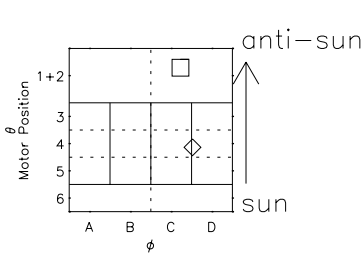

Galileo EPD Real Time All-Sky Anisotropies 98201

Software Version: RTSKY_MEAN V 1.20
 Data Production: 06-03-00
 Plot Production: Sun Sep 16 10:12:52 2001
 Color File: wondr3
 Geofactor File: 1.1

- ◇ = Jupiter look direction
- = Corotation look direction