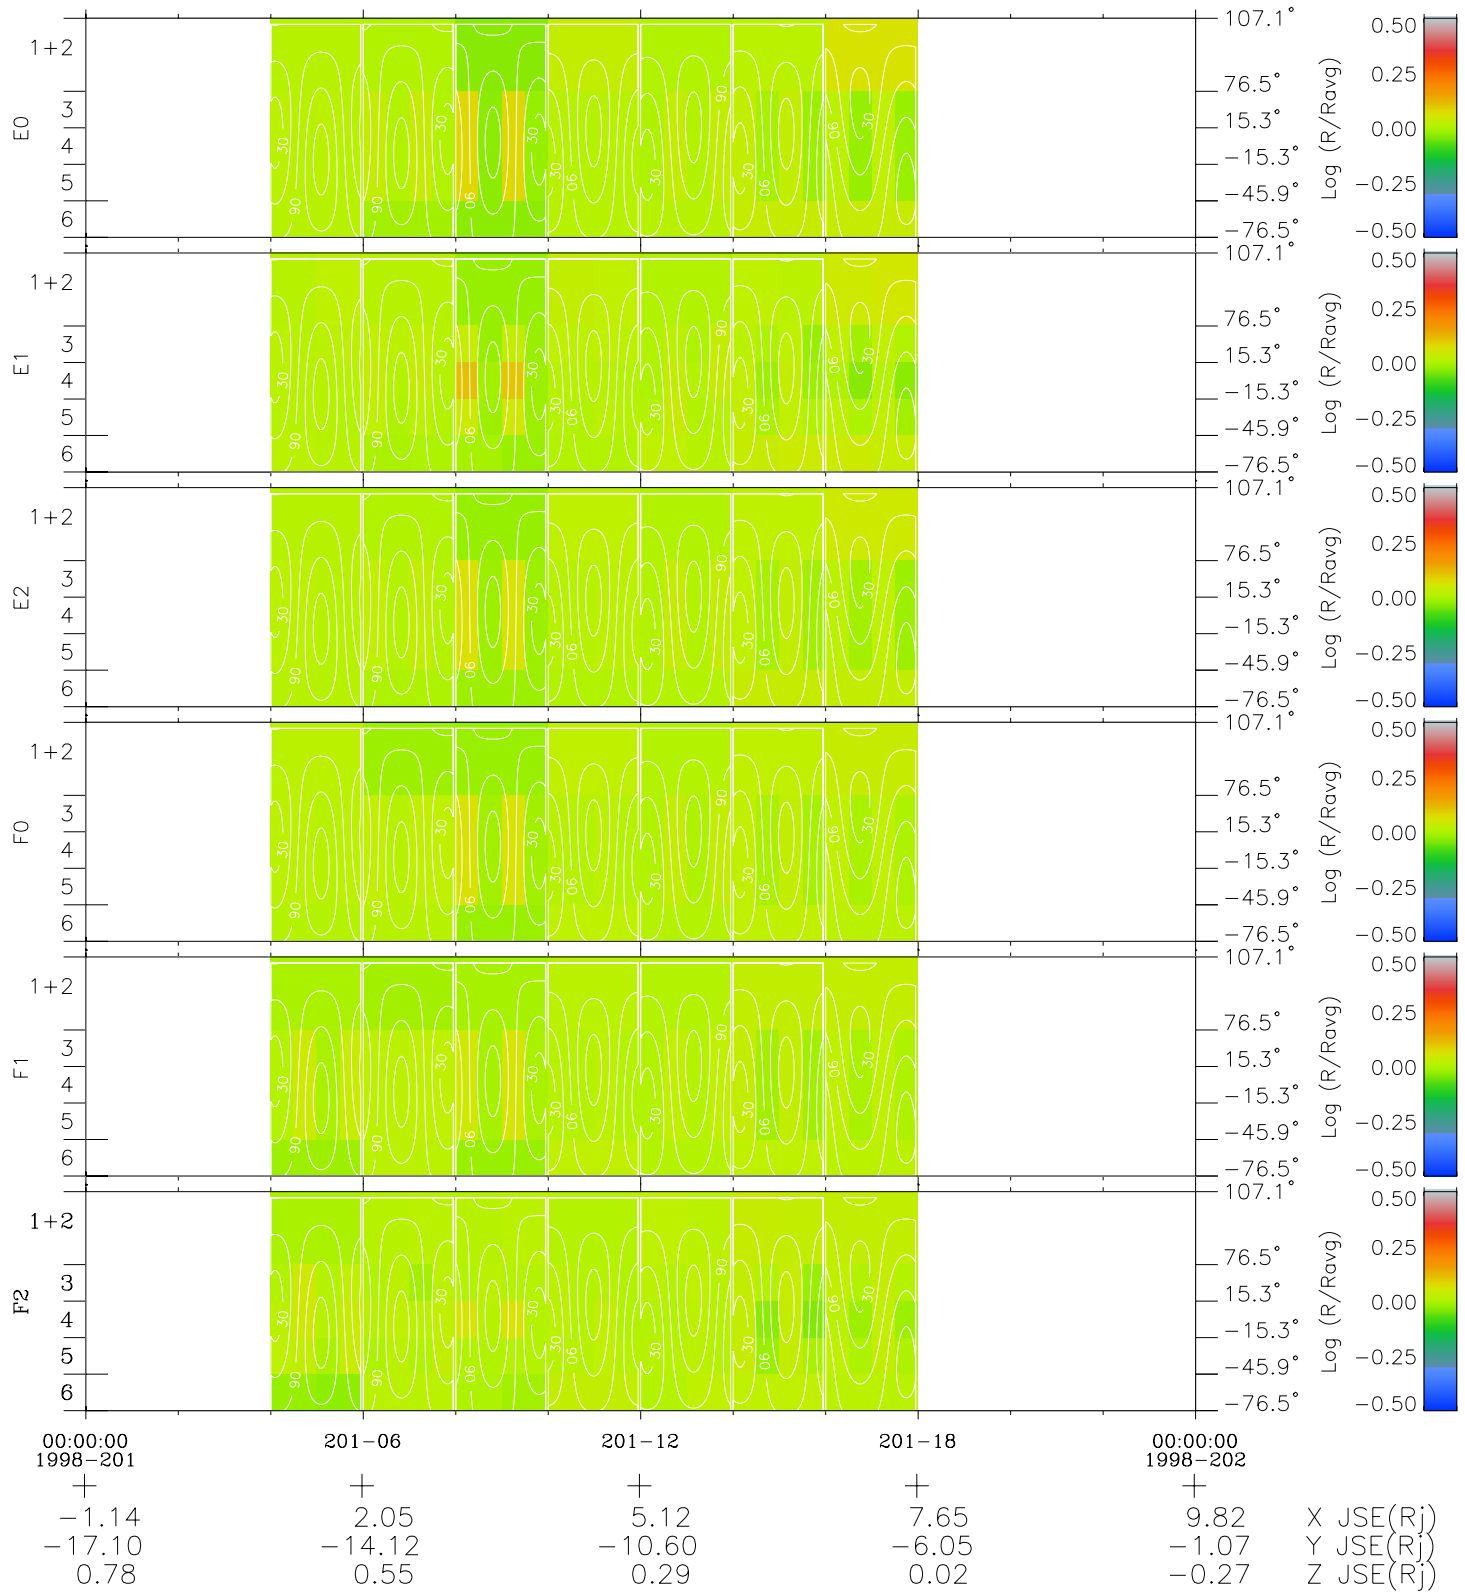

Galileo EPD Real Time All-Sky Anisotropies 98201

Software Version: RTSKY_MEAN V 1.20
 Data Production: 06-03-00
 Plot Production: Sun Sep 16 10:12:52 2001
 Color File: wondr3
 Geofactor File: 1.1

- ◇ = Jupiter look direction
- = Corotation look direction