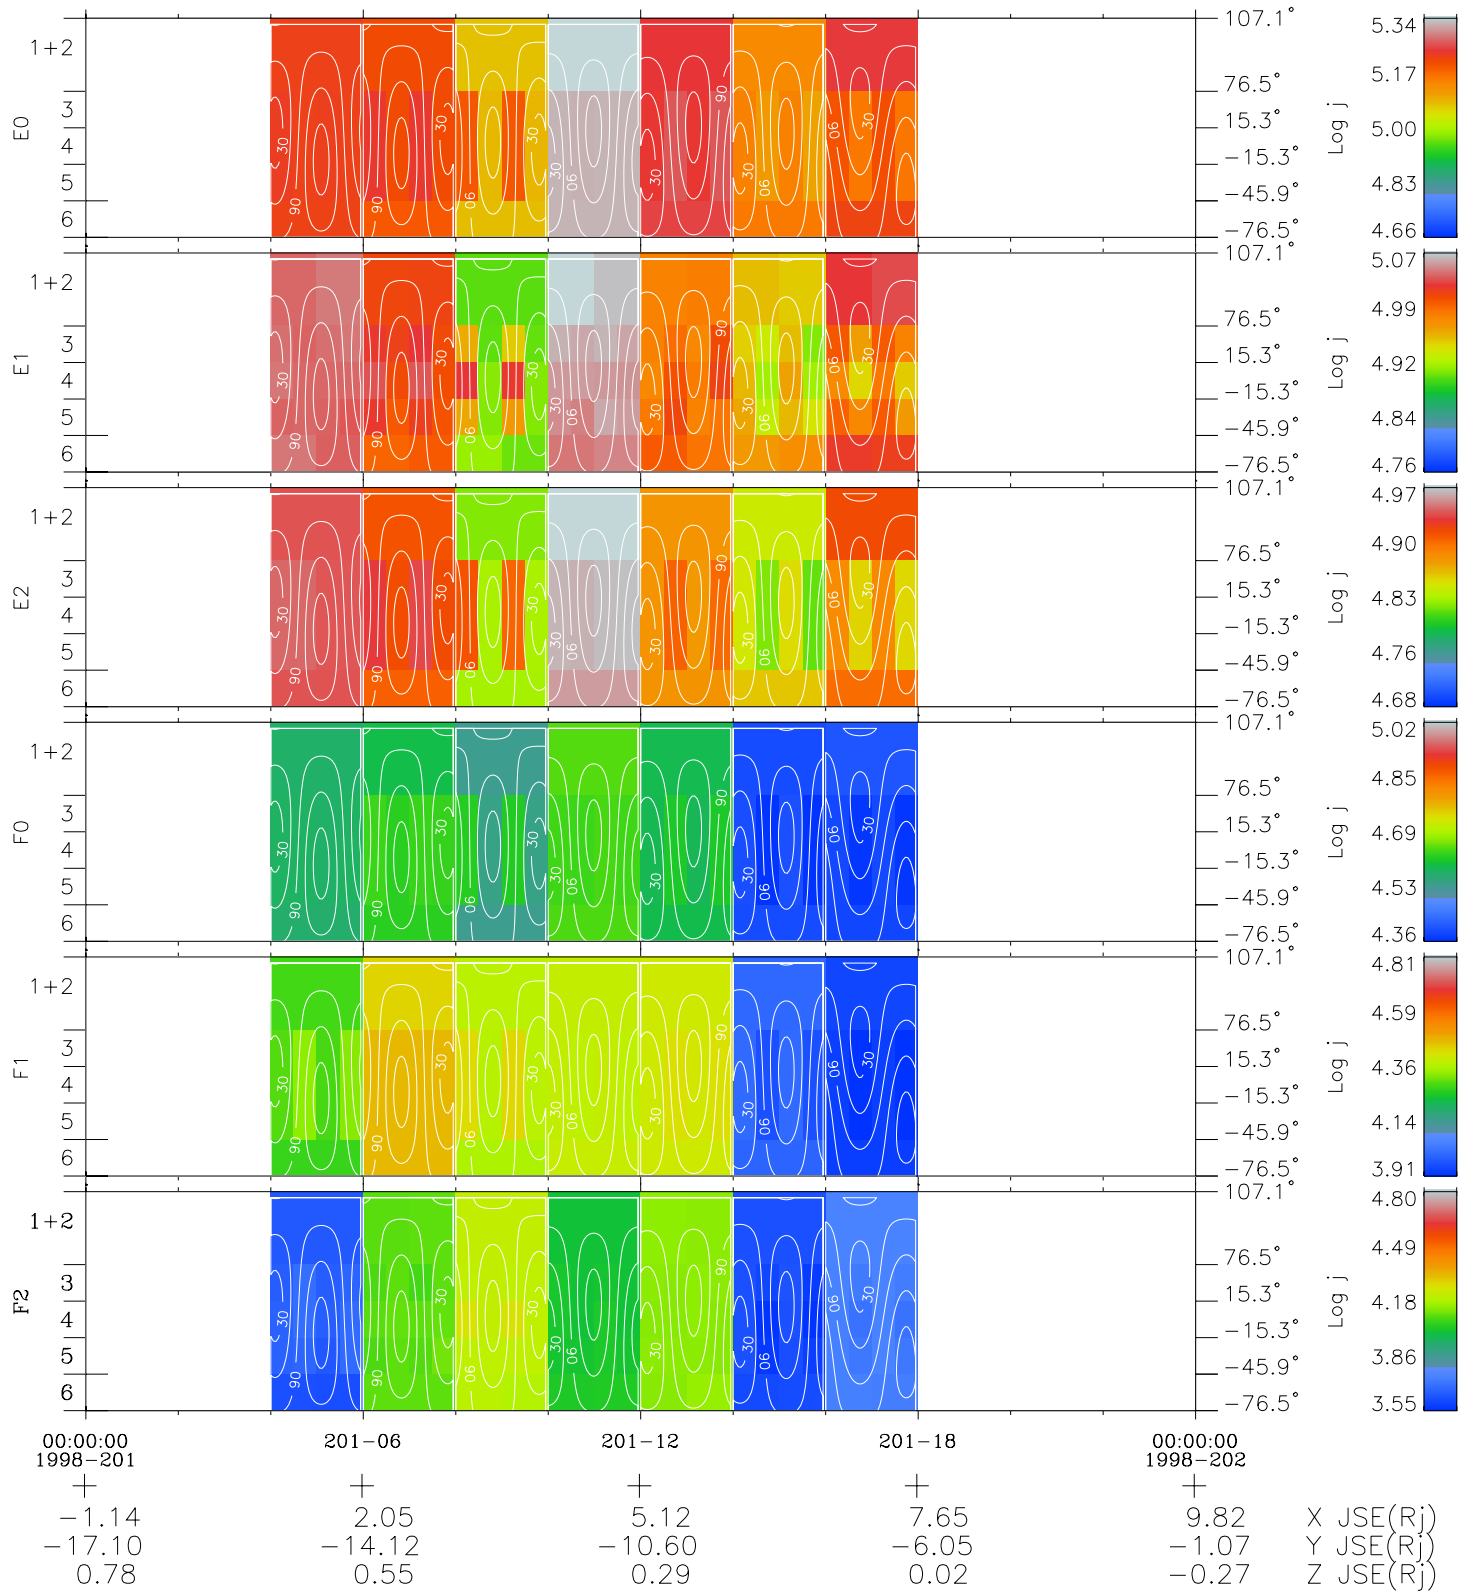

Galileo EPD Real Time All-Sky Anisotropies 98201

Software Version: RTSKY_FLUX V 1.20
 Data Production: 06-03-00
 Plot Production: Sun Sep 16 10:13:06 2001
 Color File: wondr3
 Geofactor File: 1.1

- ◇ = Jupiter look direction
- = Corotation look direction