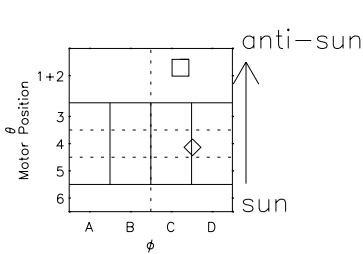

Galileo EPD Real Time All-Sky Anisotropies 98201

Software Version: RTSKY_FLUX V 1.20
 Data Production: 06-03-00
 Plot Production: Sun Sep 16 10:13:06 2001
 Color File: wondr3
 Geofactor File: 1.1

- ◇ = Jupiter look direction
- = Corotation look direction