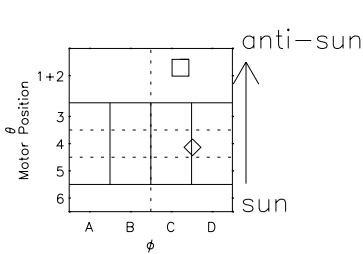

Galileo EPD Real Time All-Sky Anisotropies 98201

Software Version: RTSKY_NORM V 1.20
 Data Production: 06-03-00
 Plot Production: Sun Sep 16 10:13:13 2001
 Color File: wondr3
 Geofactor File: 1.1

- ◇ = Jupiter look direction
- = Corotation look direction