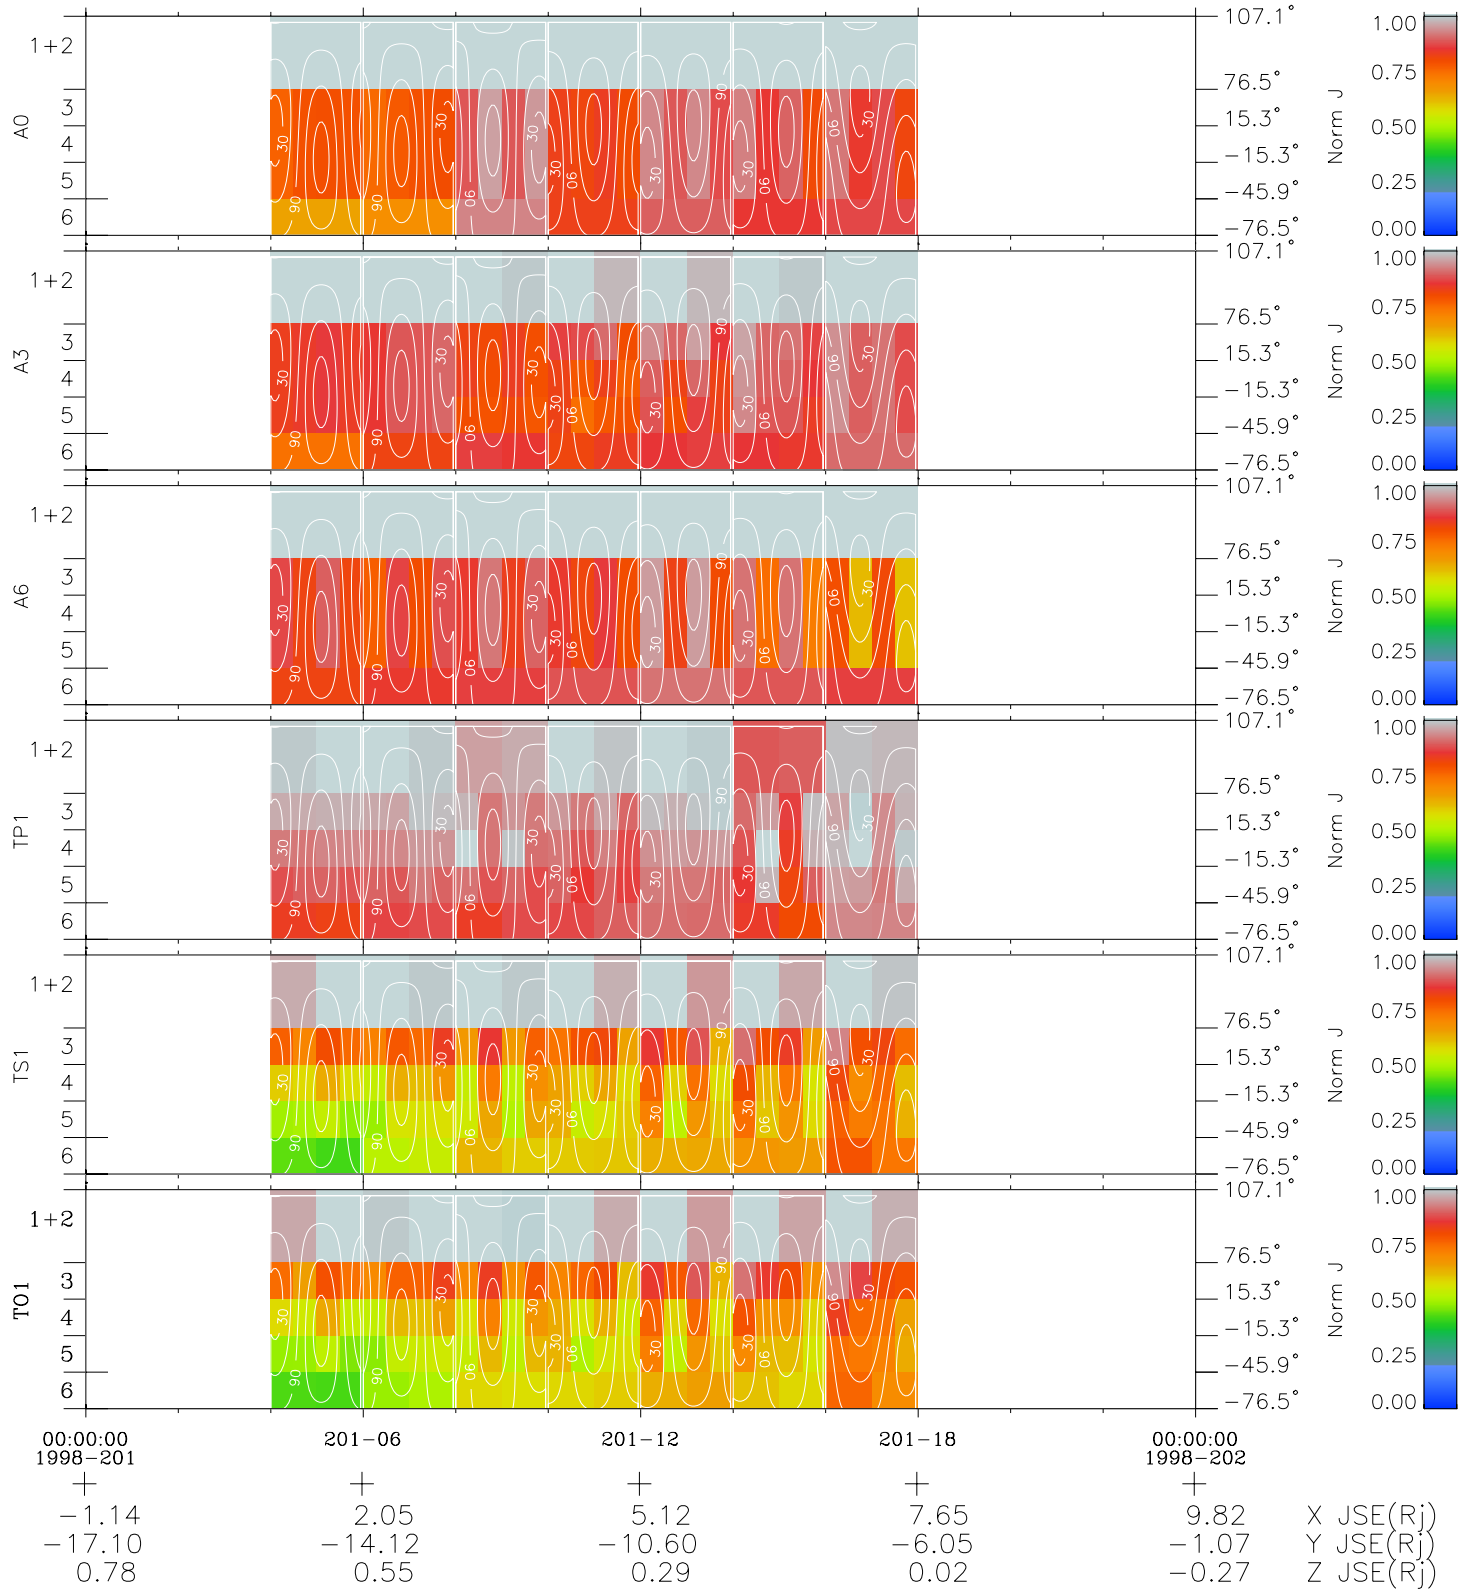

Galileo EPD Real Time All-Sky Anisotropies 98201

Software Version: RTSKY_NORM V 1.20
 Data Production: 06-03-00
 Plot Production: Sun Sep 16 10:13:13 2001
 Color File: wondr3
 Geofactor File: 1.1

- ◇ = Jupiter look direction
- = Corotation look direction