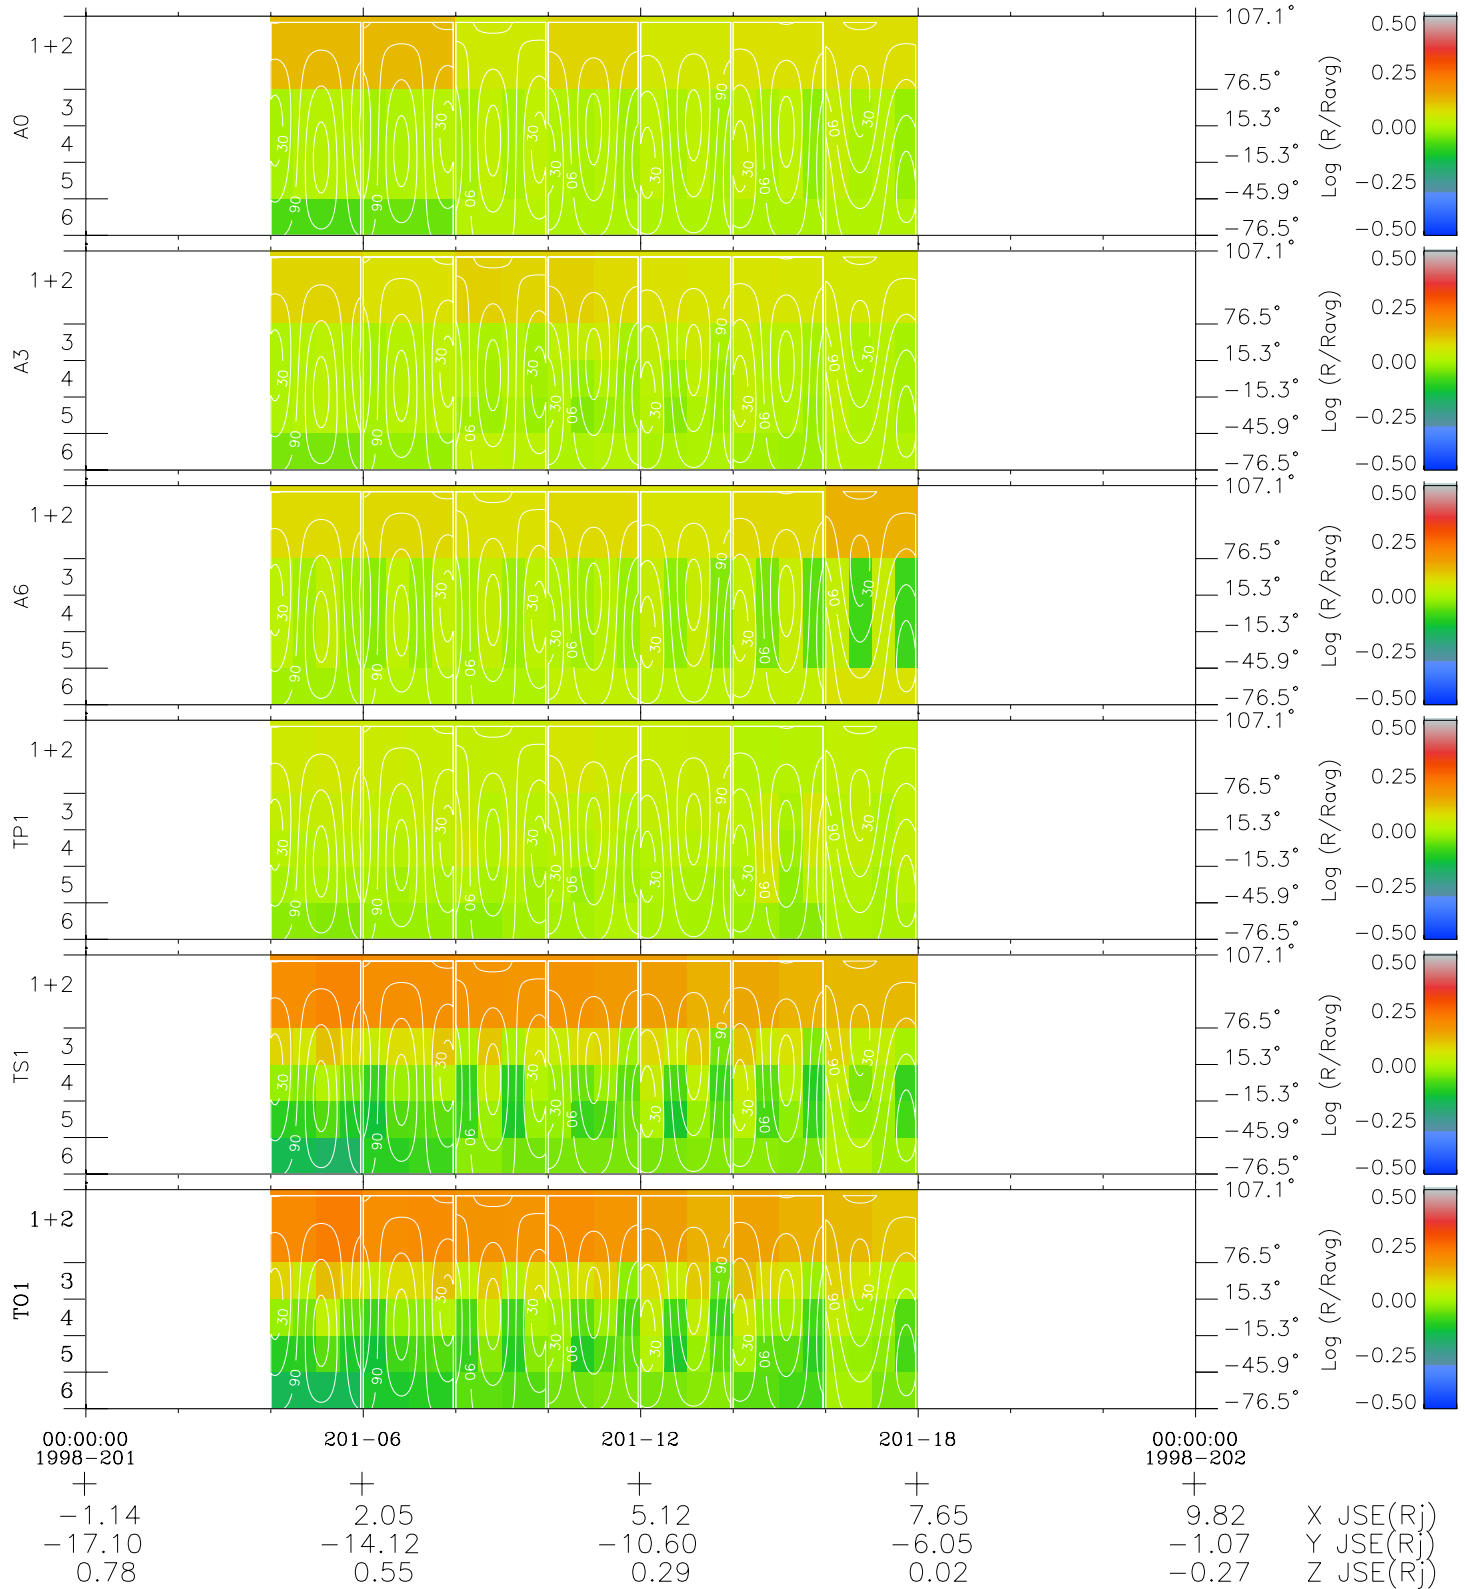

Galileo EPD Real Time All-Sky Anisotropies 98201

Software Version: RTSKY_MEAN V 1.20
 Data Production: 06-03-00
 Plot Production: Sun Sep 16 10:12:45 2001
 Color File: wondr3
 Geofactor File: 1.1

- ◇ = Jupiter look direction
- = Corotation look direction