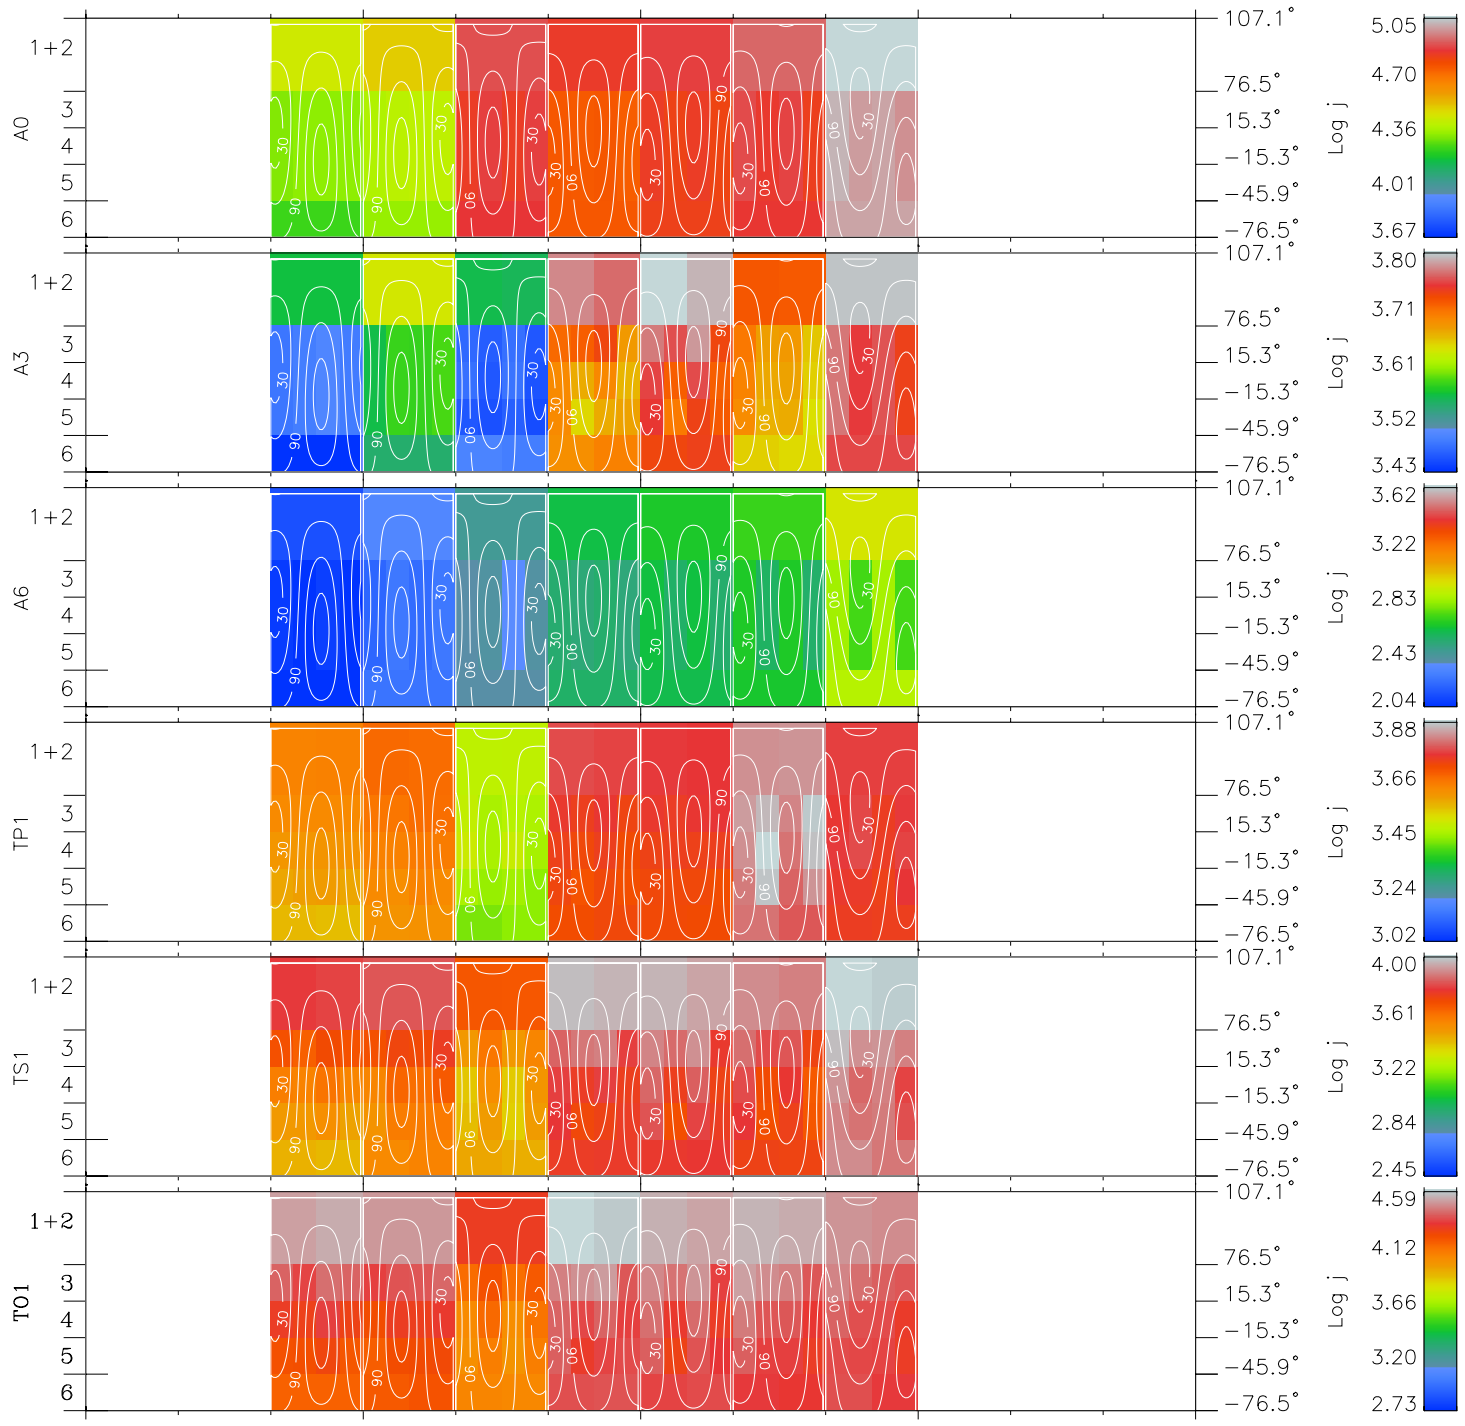

Galileo EPD Real Time All-Sky Anisotropies 98201

Software Version: RTSKY_FLUX V 1.20
 Data Production: 06-03-00
 Plot Production: Sun Sep 16 10:12:59 2001
 Color File: wondr3
 Geofactor File: 1.1

00:00:00 1998-2001	201-06	201-12	201-18	00:00:00 1998-2002	
+1.14	+2.05	+5.12	+7.65	+9.82	X JSE(R _j)
-17.10	-14.12	-10.60	-6.05	-1.07	Y JSE(R _j)
0.78	0.55	0.29	0.02	-0.27	Z JSE(R _j)

- ◇ = Jupiter look direction
- = Corotation look direction