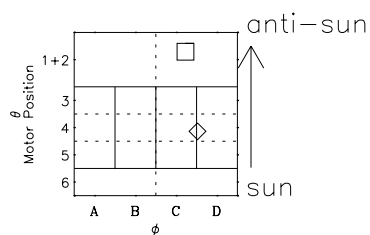

Galileo EPD Real-Time Omni 98201

Software Version: RTLINE_OMNI V 1.20
Data Production: 06-03-00
Plot Production: Sun Sep 16 10:14:46 2001

- ◇ = Jupiter look direction
- = Corotation look direction