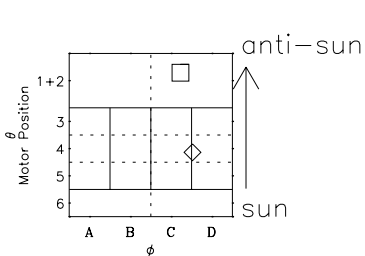

Galileo EPD Real-Time Omni 98201

Software Version: RTLINE_OMNI V 1.20
Data Production: 06-03-00
Plot Production: Sun Sep 16 10:14:45 2001

- ◇ = Jupiter look direction
- = Corotation look direction