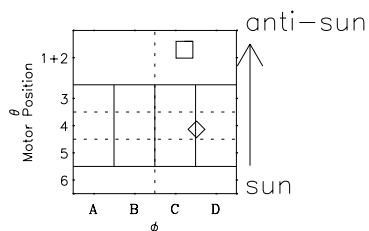

Galileo EPD Real-Time Omni 98201

Software Version: RTLINE_OMNI V 1.20
Data Production: 06-03-00
Plot Production: Sun Sep 16 10:14:45 2001

◇ = Jupiter look direction
□ = Corotation look direction