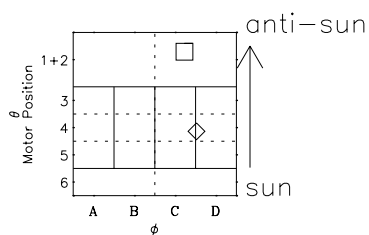

Galileo EPD Real-Time Omni 98201

Software Version: RTLINE_OMNI V 1.20
Data Production: 06-03-00
Plot Production: Sun Sep 16 10:14:44 2001

- ◇ = Jupiter look direction
- = Corotation look direction