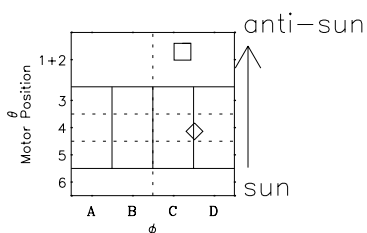

# Galileo EPD Real-Time Six-Sector 98201

Software Version: RTLINE\_R6 V 1.20  
Data Production: 06-03-00  
Plot Production: Sun Sep 16 10:14:54 2001

◇ = Jupiter look direction  
□ = Corotation look direction