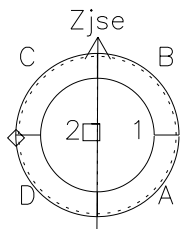

# Galileo EPD Real-Time Six-Sector 98201

Software Version: RTLINE\_R6 V 1.20  
Data Production: 06-03-00  
Plot Production: Sun Sep 16 10:14:54 2001

◇ = Jupiter look direction  
□ = Corotation look direction