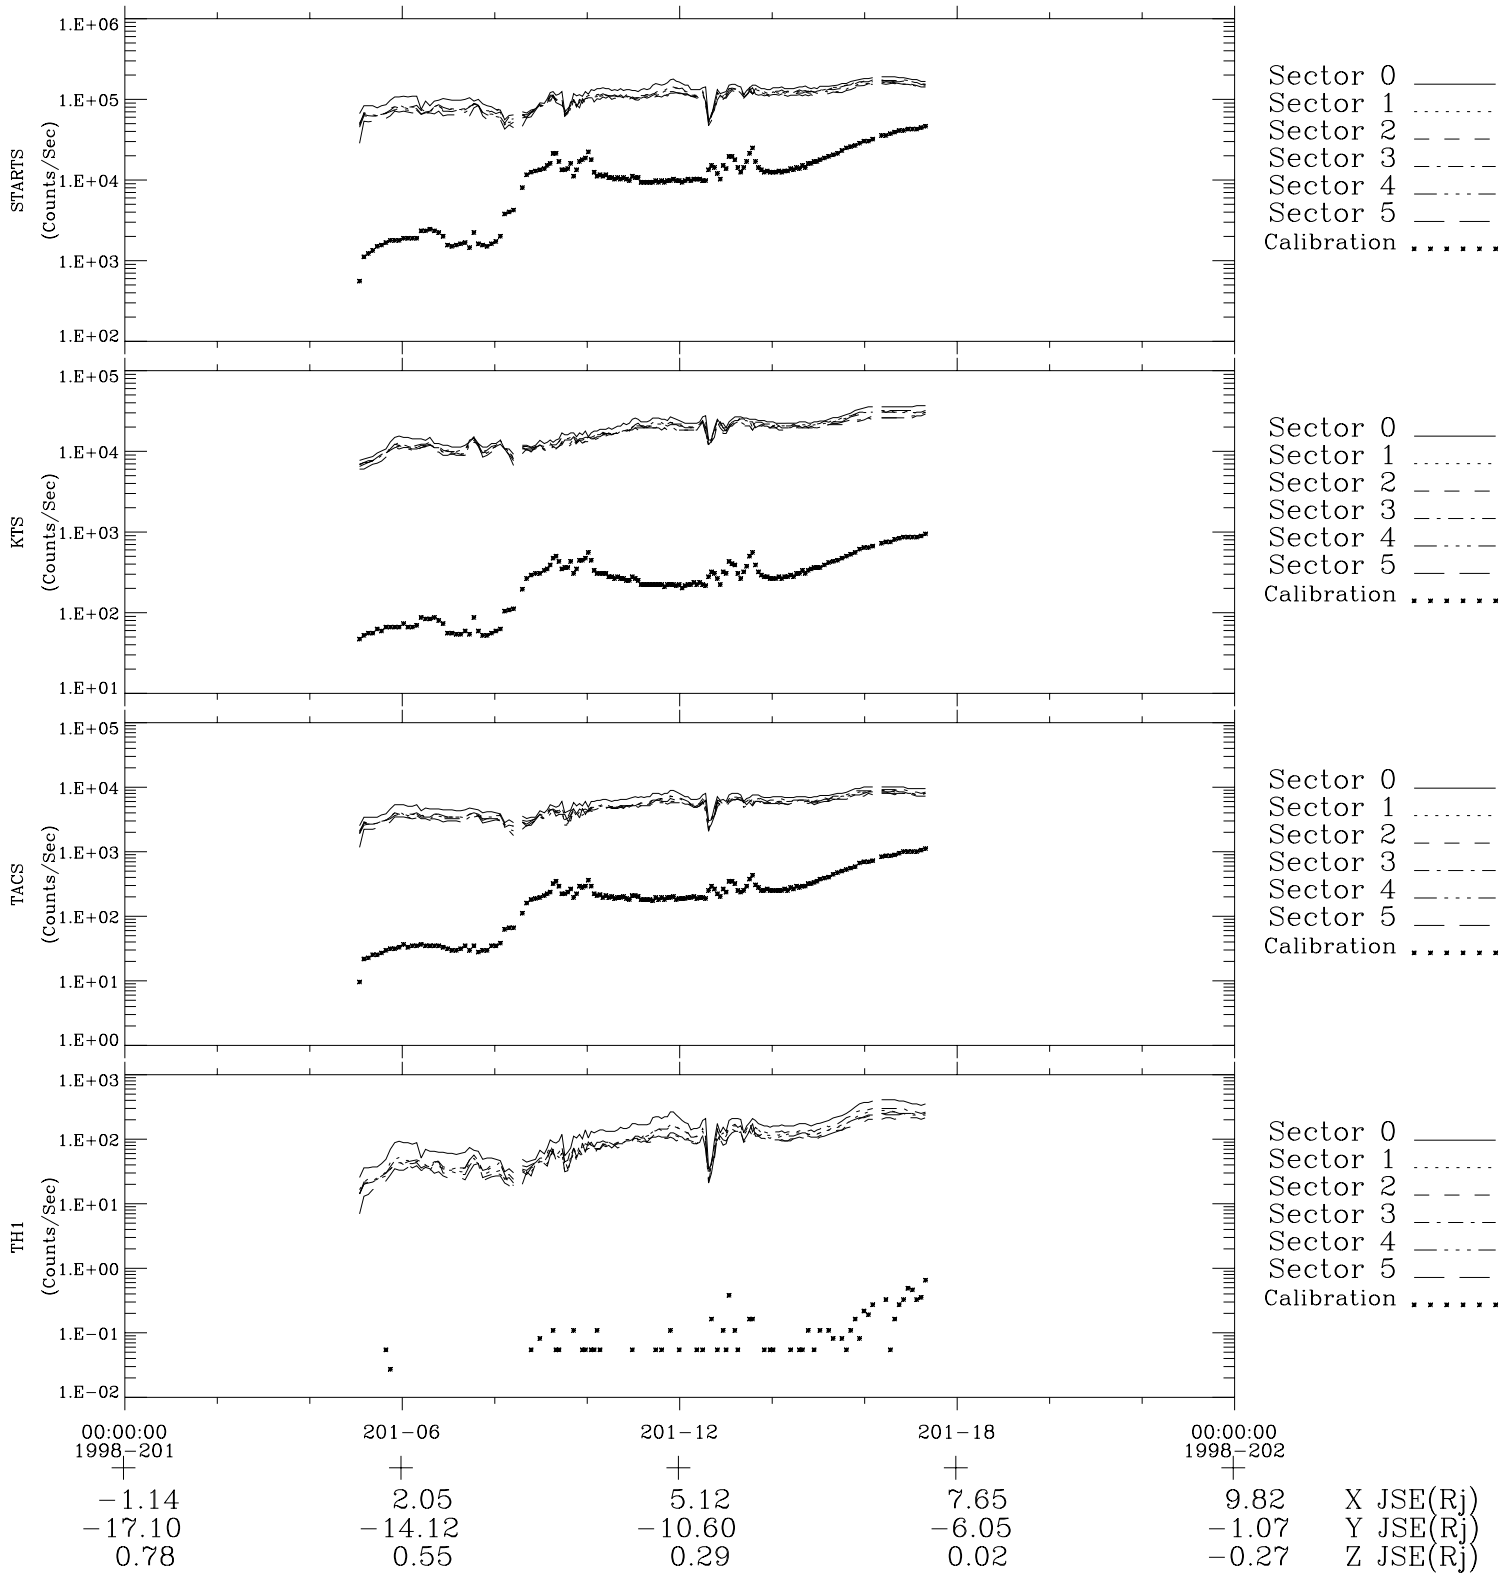

# Galileo EPD Real-Time Six-Sector 98201

Software Version: RTLINE\_R6 V 1.20  
Data Production: 06-03-00  
Plot Production: Sun Sep 16 10:14:54 2001

◇ = Jupiter look direction  
□ = Corotation look direction