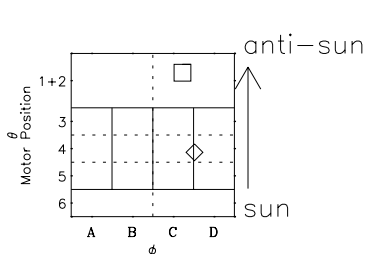

Galileo EPD Real-Time Six-Sector 98201

Software Version: RTLINE_R6 V 1.20
Data Production: 06-03-00
Plot Production: Sun Sep 16 10:14:53 2001

◇ = Jupiter look direction
□ = Corotation look direction