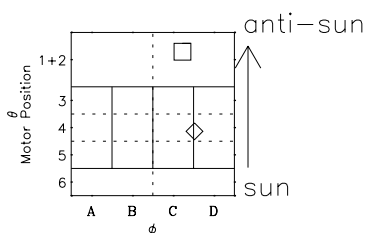

Galileo EPD Real-Time Six-Sector 98201

Software Version: RTLINE_R6 V 1.20
Data Production: 06-03-00
Plot Production: Sun Sep 16 10:14:53 2001

◇ = Jupiter look direction
□ = Corotation look direction