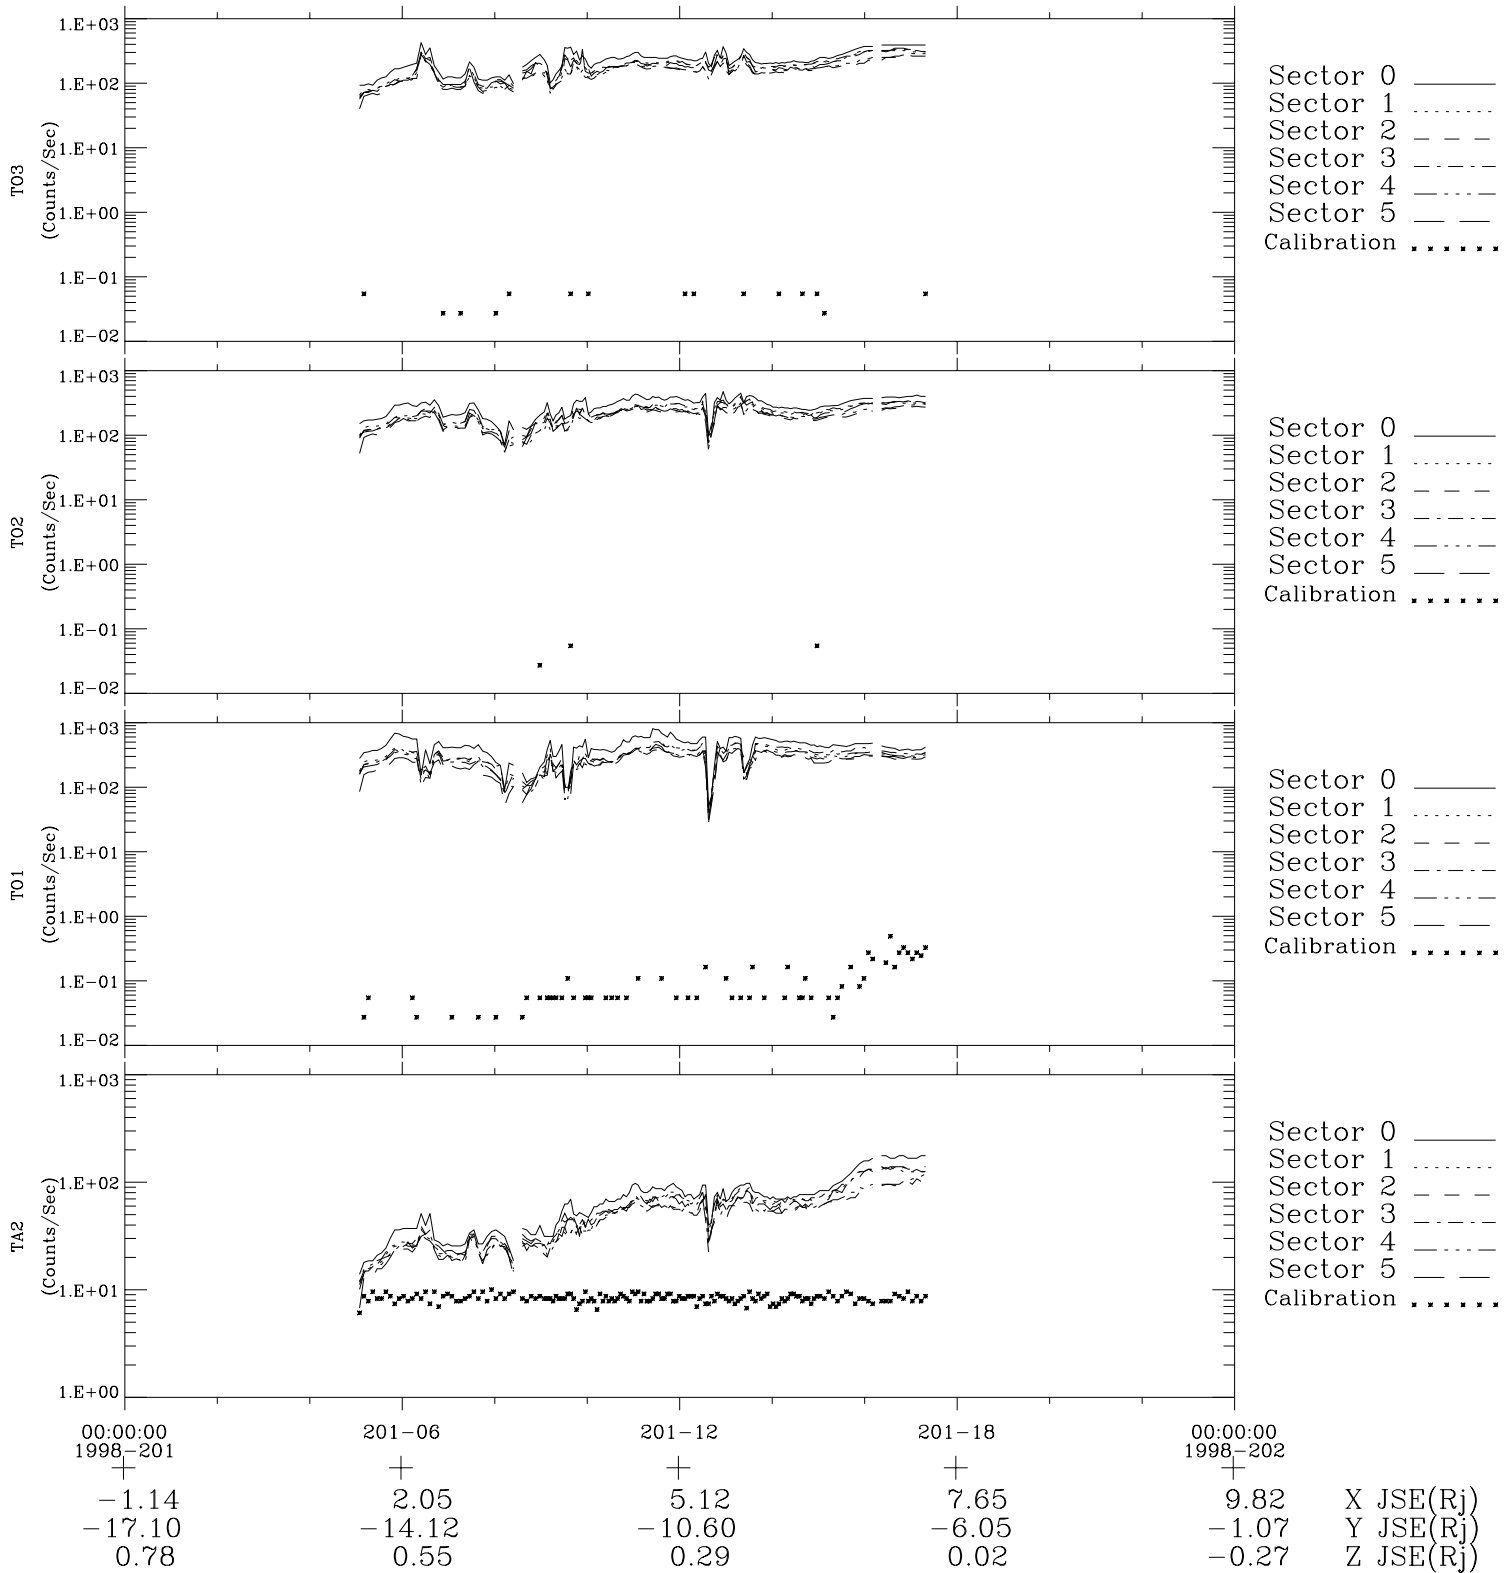

Galileo EPD Real-Time Six-Sector 98201

Software Version: RTLINE_R6 V 1.20
Data Production: 06-03-00
Plot Production: Sun Sep 16 10:14:53 2001

◇ = Jupiter look direction
□ = Corotation look direction