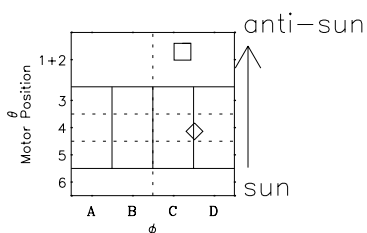

Galileo EPD Real-Time Six-Sector 98201

Software Version: RTLINE_R6 V 1.20
Data Production: 06-03-00
Plot Production: Sun Sep 16 10:14:52 2001

- ◇ = Jupiter look direction
- = Corotation look direction