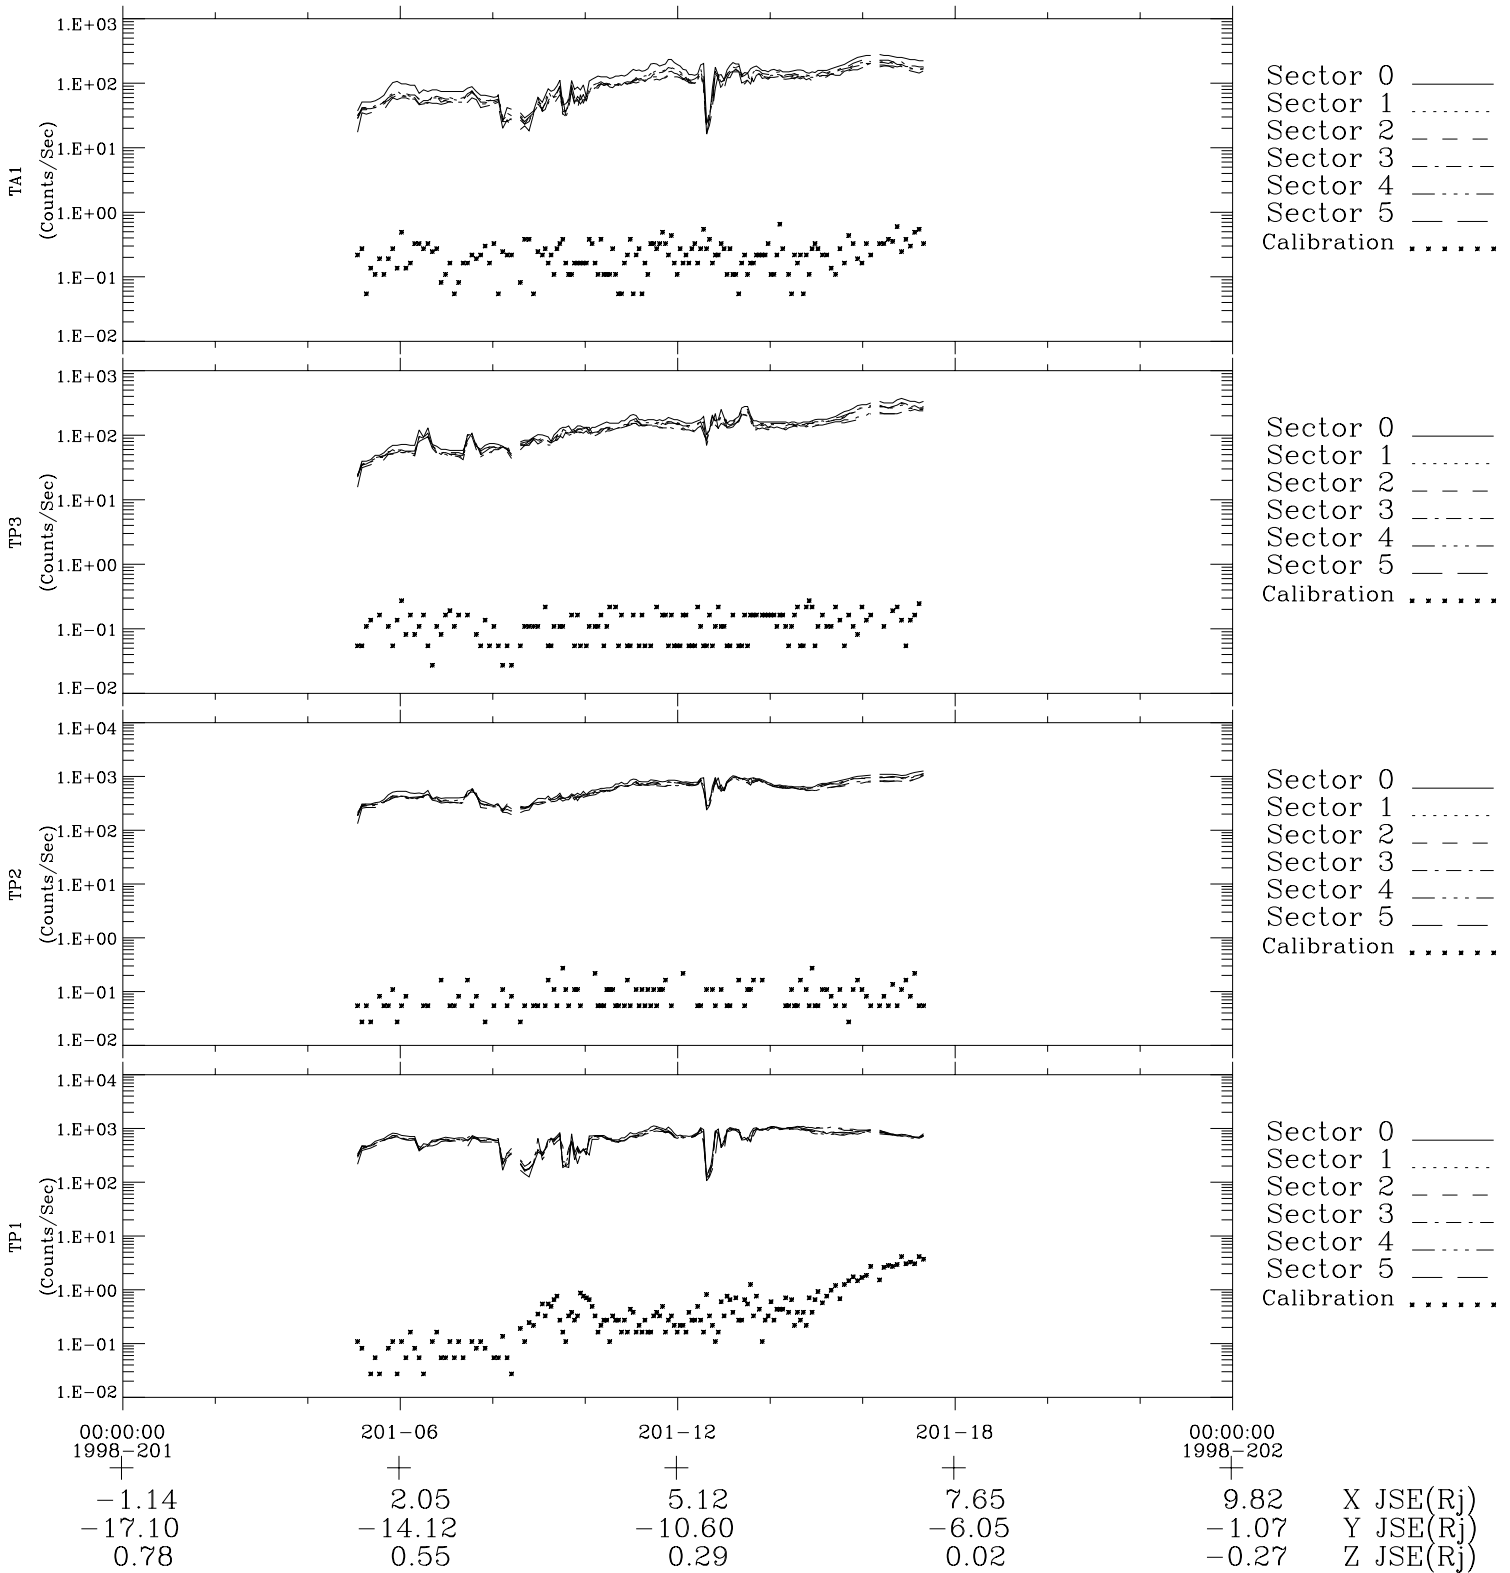

Galileo EPD Real-Time Six-Sector 98201

Software Version: RTLINE_R6 V 1.20
Data Production: 06-03-00
Plot Production: Sun Sep 16 10:14:52 2001

- ◇ = Jupiter look direction
- = Corotation look direction