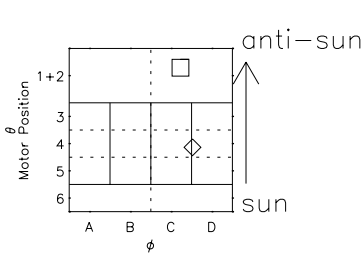

Galileo EPD Real Elevation Anisotropies 98201

Software Version: RTELEV_NORM V 1.20
 Data Production: 06-03-00
 Plot Production: Sun Sep 16 10:14:01 2001
 Color File: wondr3
 Geofactor File: 1.1

- ◇ = Jupiter look direction
- = Corotation look direction