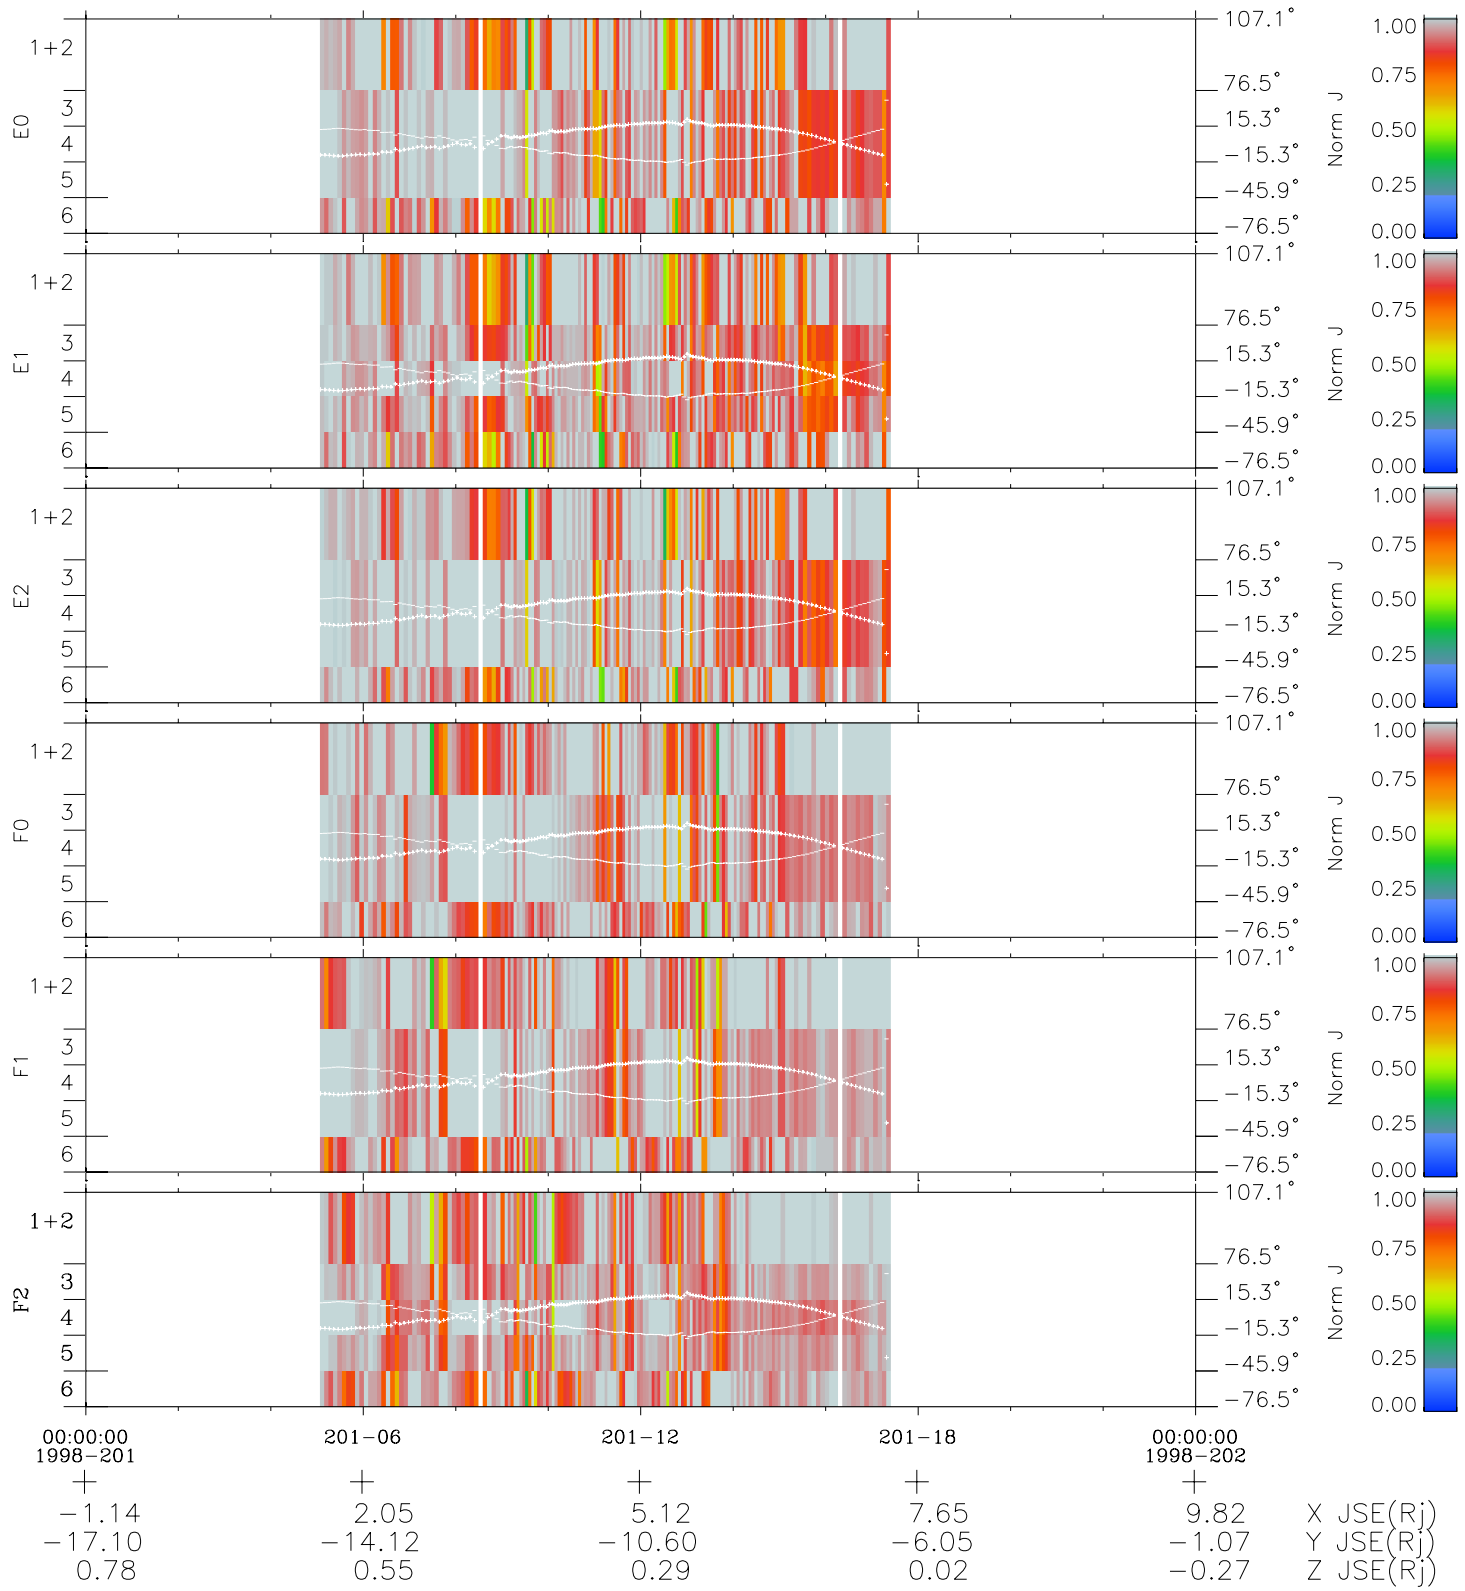

Galileo EPD Real Elevation Anisotropies 98201

Software Version: RTELEV_NORM V 1.20
 Data Production: 06-03-00
 Plot Production: Sun Sep 16 10:14:01 2001
 Color File: wondr3
 Geofactor File: 1.1

- ◇ = Jupiter look direction
- = Corotation look direction