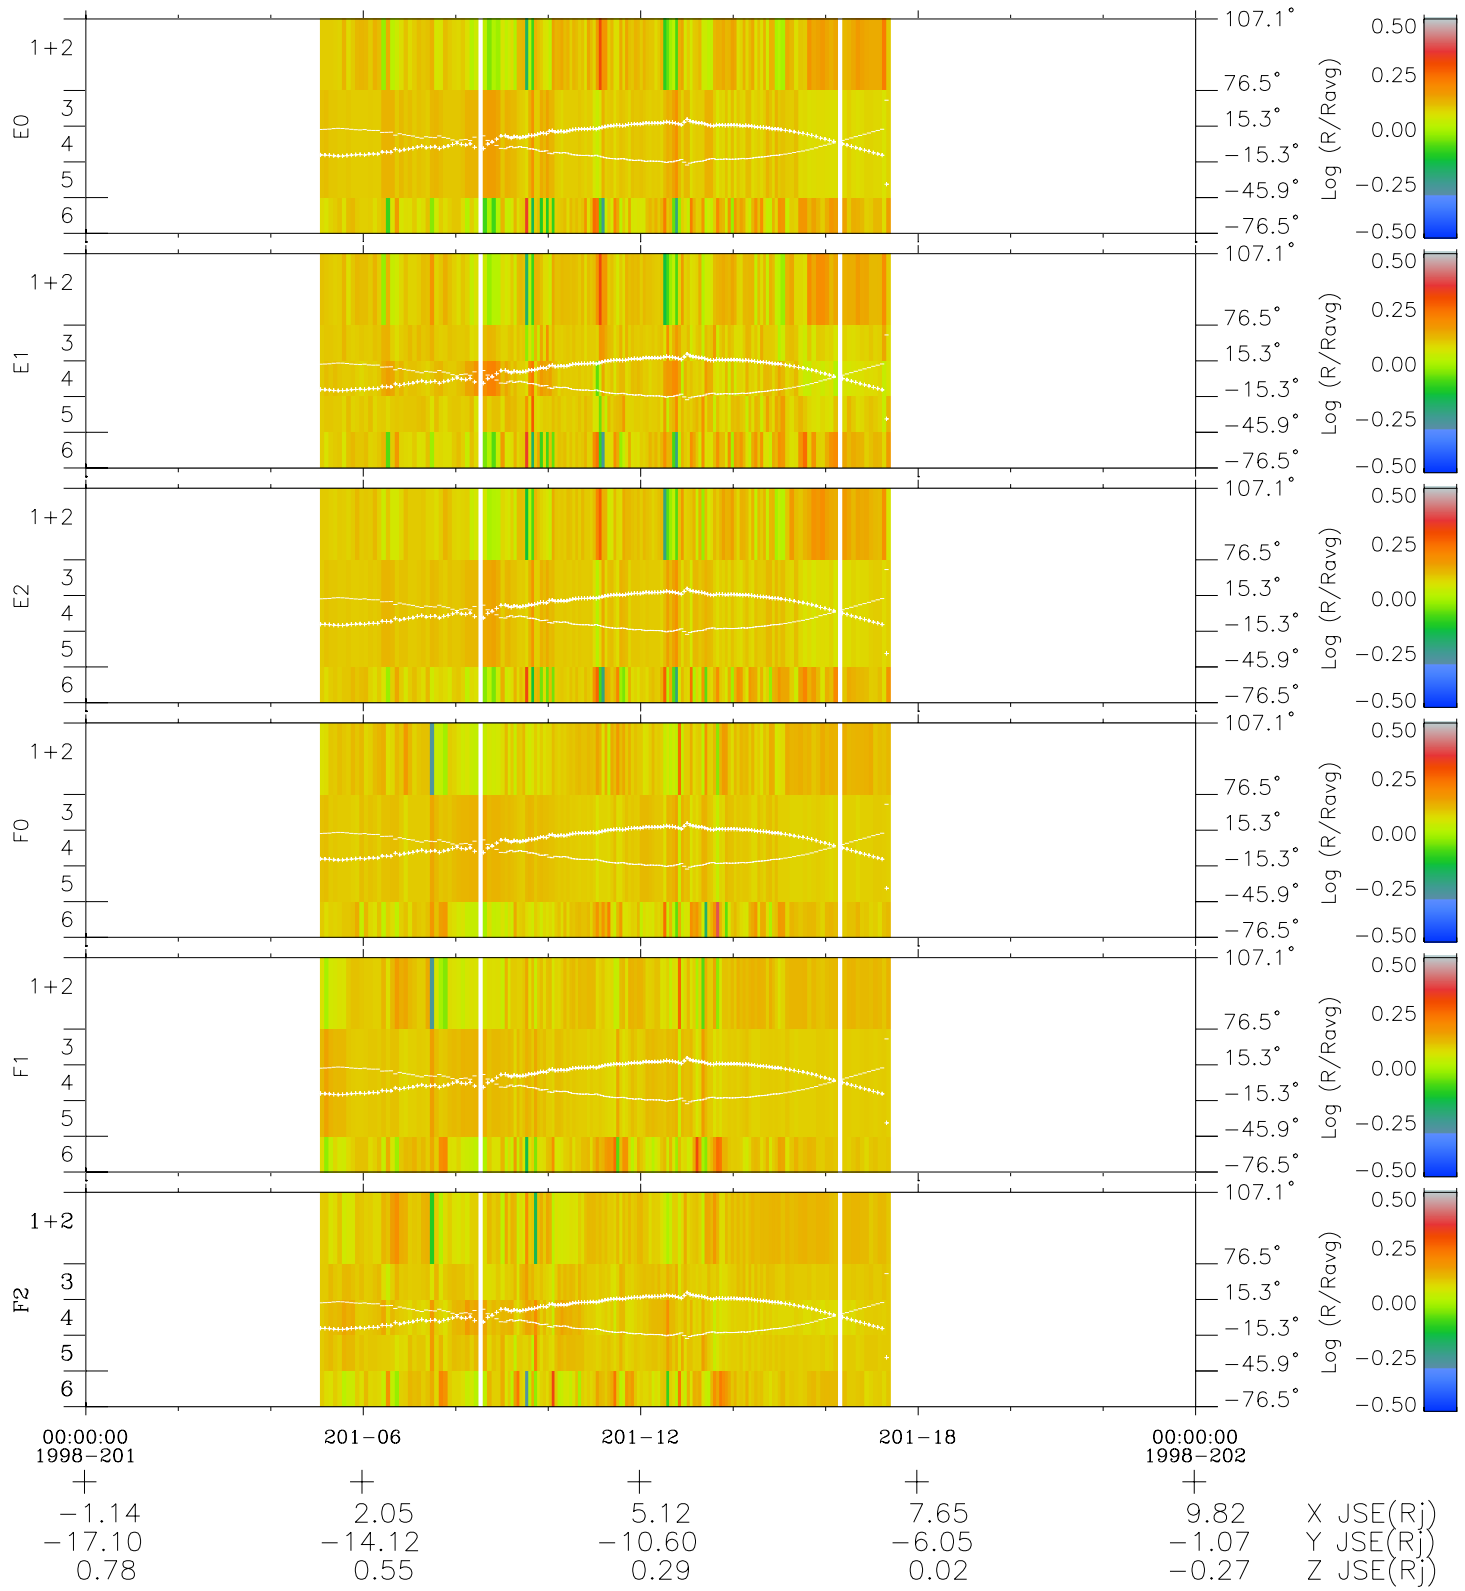

Galileo EPD Real Elevation Anisotropies 98201

Software Version: RTELEV_MEAN V 1.20
 Data Production: 06-03-00
 Plot Production: Sun Sep 16 10:13:34 2001
 Color File: wondr3
 Geofactor File: 1.1

- ◇ = Jupiter look direction
- = Corotation look direction