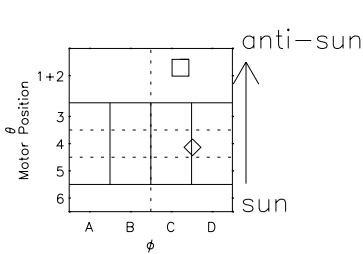

Galileo EPD Real Elevation Anisotropies 98201

Software Version: RTELEV_MEAN V 1.20
 Data Production: 06-03-00
 Plot Production: Sun Sep 16 10:13:34 2001
 Color File: wondr3
 Geofactor File: 1.1

- ◇ = Jupiter look direction
- = Corotation look direction