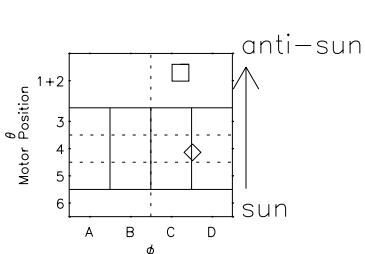

Galileo EPD Real Elevation Anisotropies 98201

Software Version: RTELEV_FLUX V 1.20
 Data Production: 06-03-00
 Plot Production: Sun Sep 16 10:13:47 2001
 Color File: wondr3
 Geofactor File: 1.1

- ◇ = Jupiter look direction
- = Corotation look direction