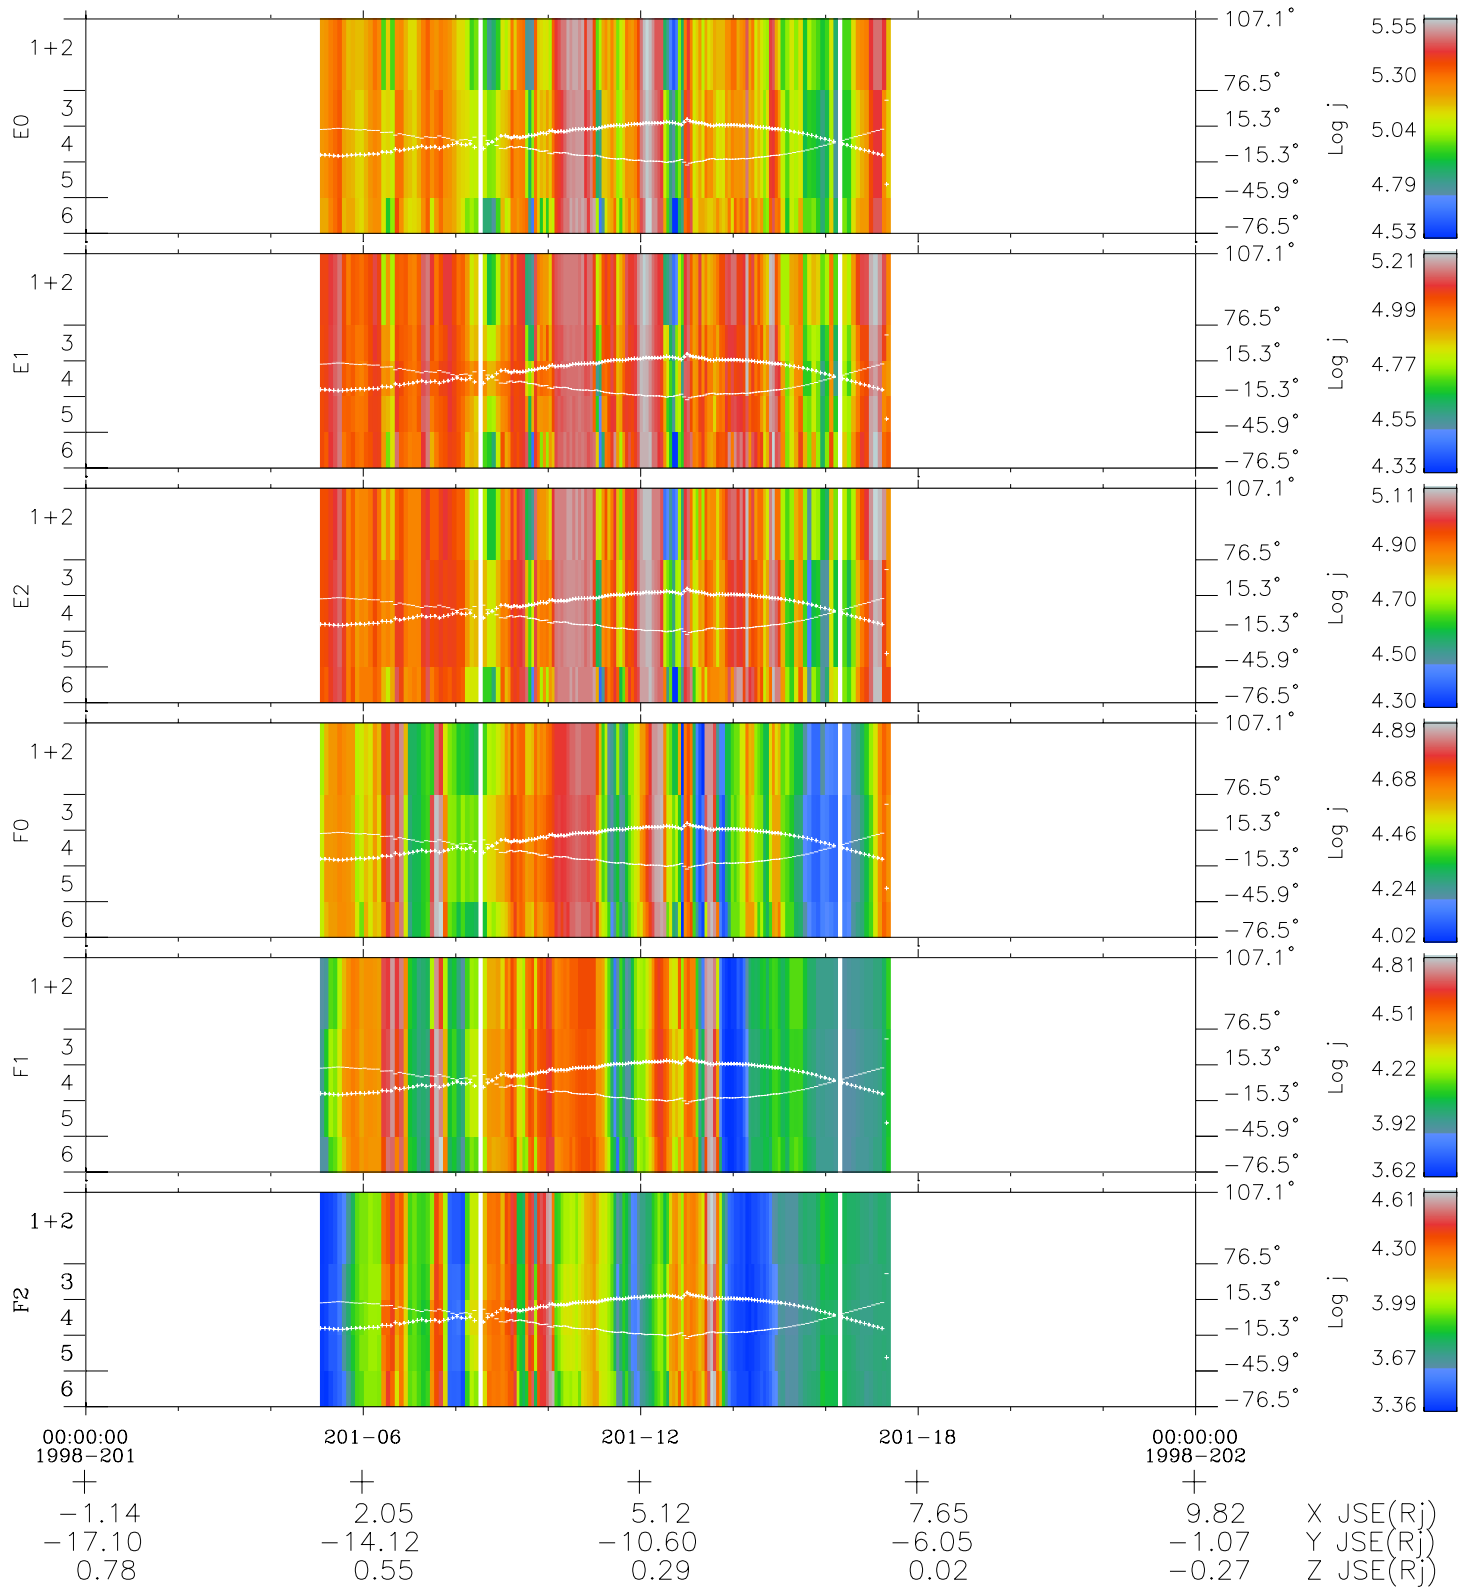

Galileo EPD Real Elevation Anisotropies 98201

Software Version: RTELEV_FLUX V 1.20
 Data Production: 06-03-00
 Plot Production: Sun Sep 16 10:13:47 2001
 Color File: wondr3
 Geofactor File: 1.1

- ◇ = Jupiter look direction
- = Corotation look direction