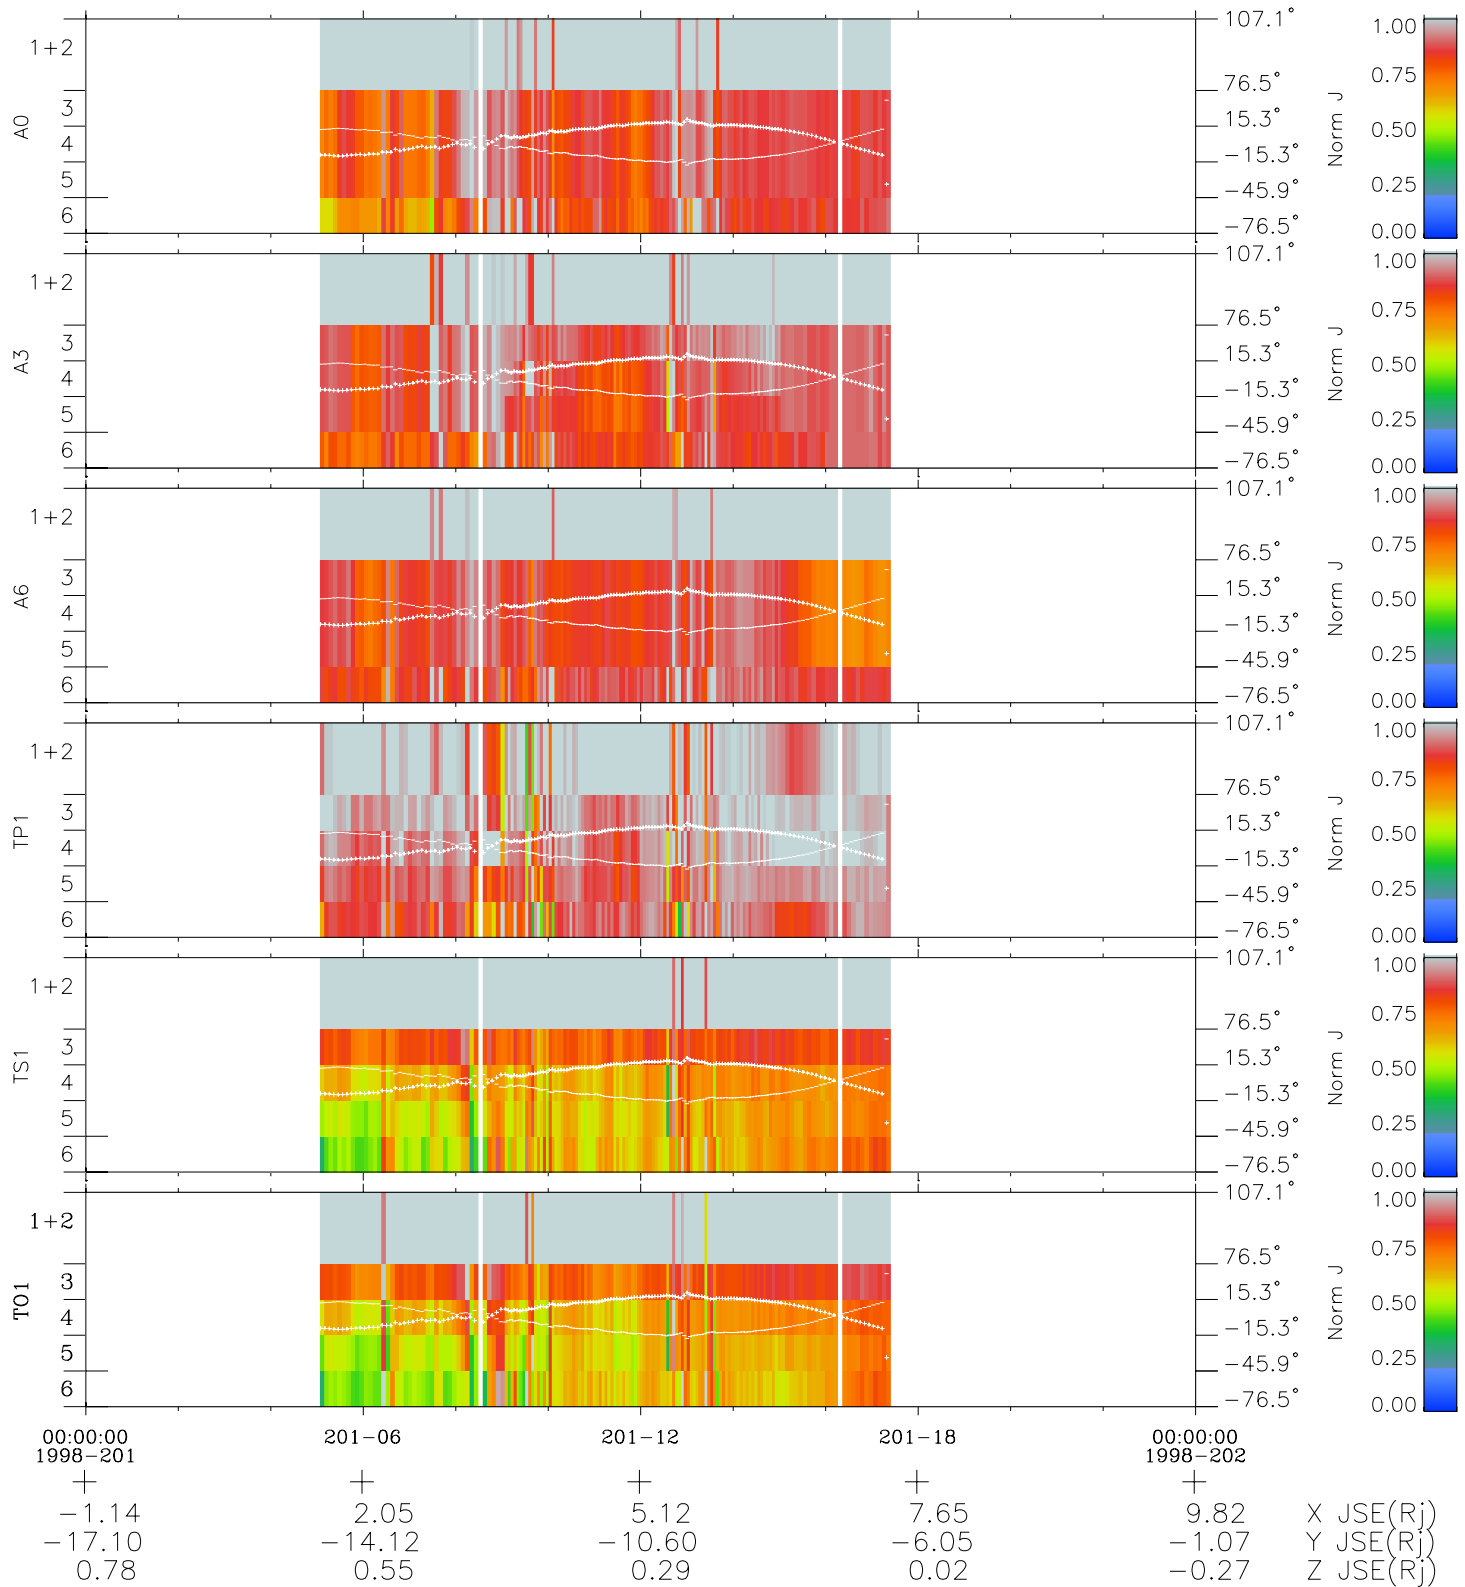

Galileo EPD Real Elevation Anisotropies 98201

Software Version: RTELEV_NORM V 1.20
Data Production: 06-03-00
Plot Production: Sun Sep 16 10:13:55 2001
Color File: wondr3
Geofactor File: 1.1

- ◇ = Jupiter look direction
- = Corotation look direction