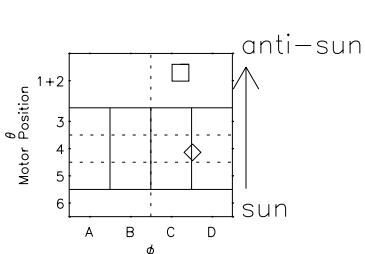

Galileo EPD Real Elevation Anisotropies 98201

Software Version: RTELEV_NORM V 1.20
Data Production: 06-03-00
Plot Production: Sun Sep 16 10:13:55 2001
Color File: wondr3
Geofactor File: 1.1

- ◇ = Jupiter look direction
- = Corotation look direction