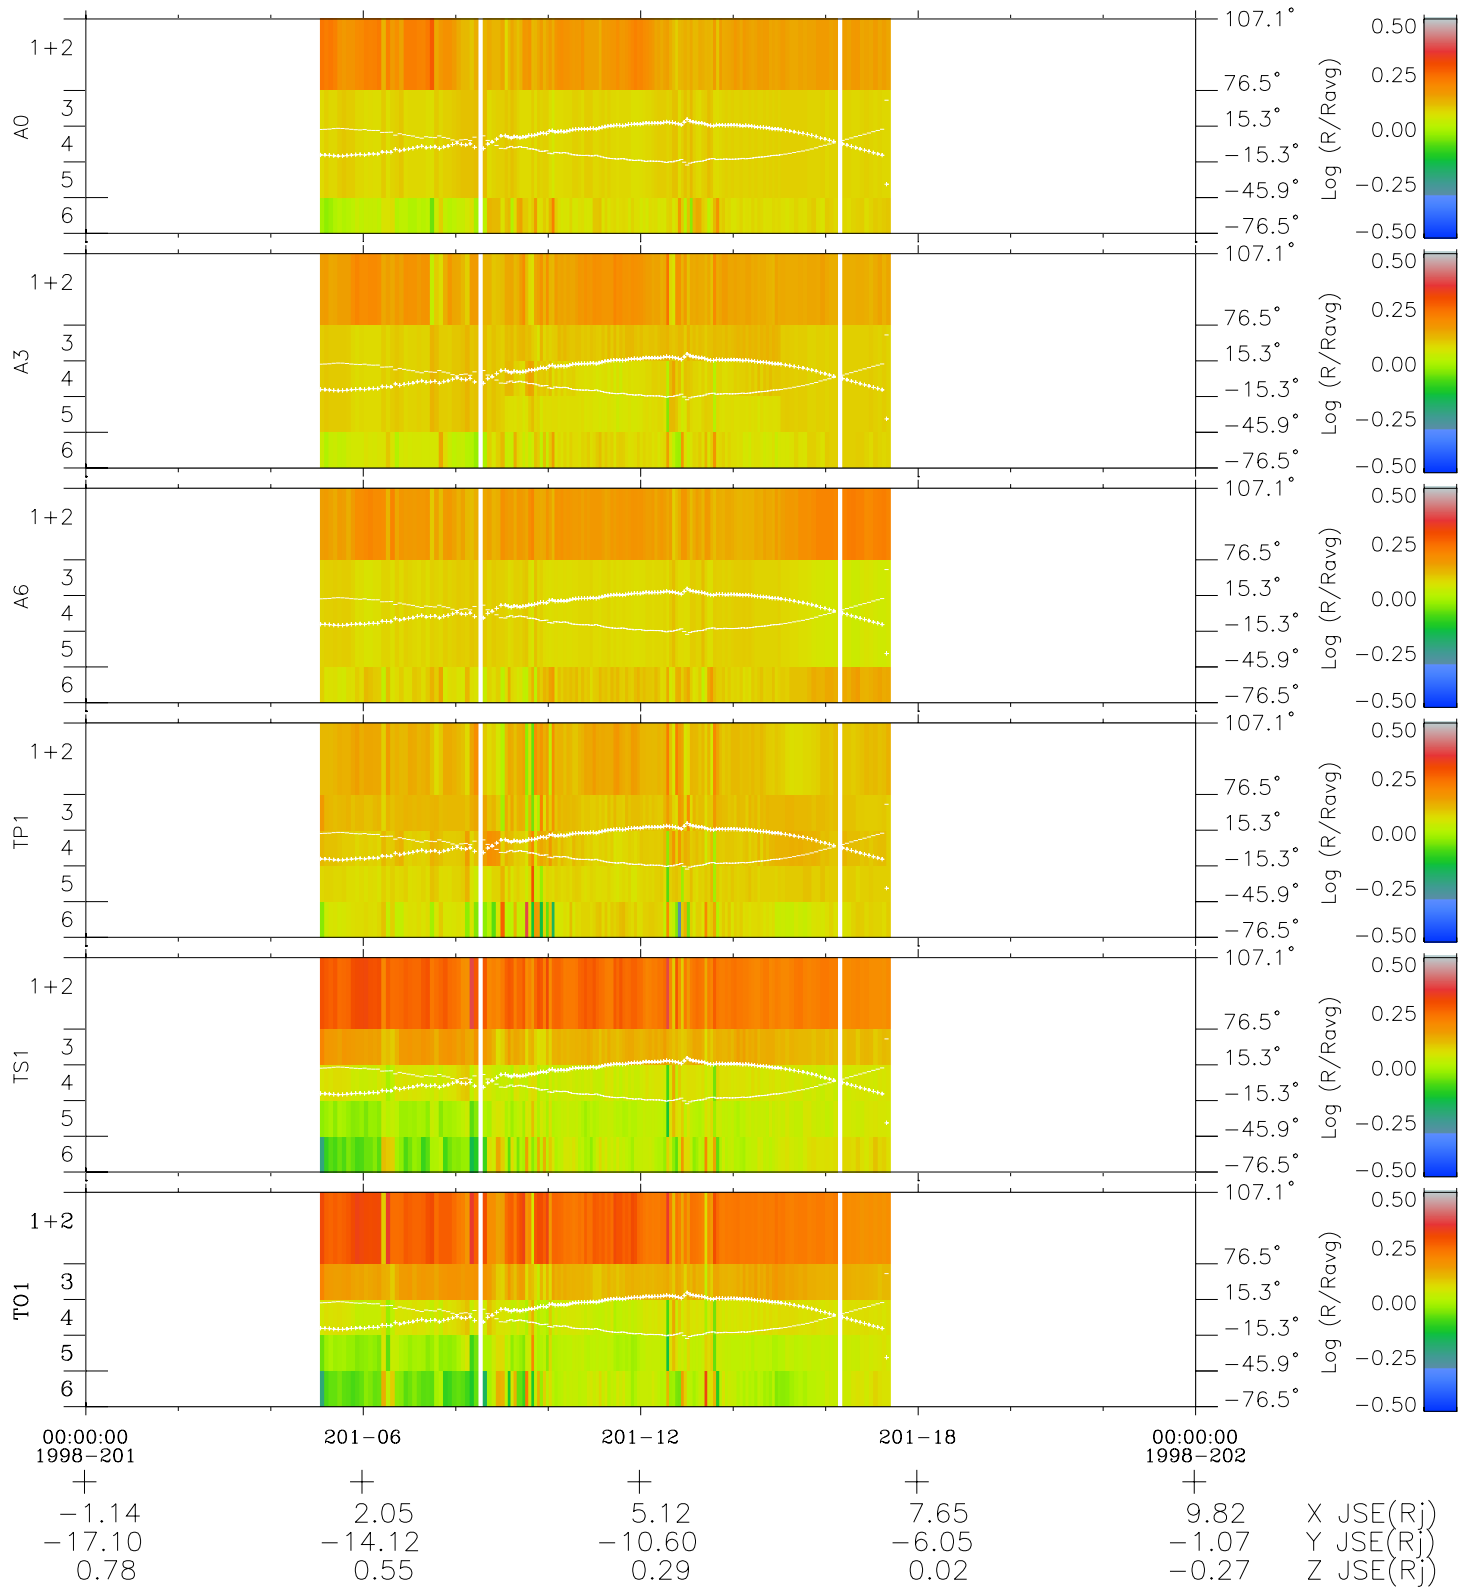

Galileo EPD Real Elevation Anisotropies 98201

Software Version: RTELEV_MEAN V 1.20
 Data Production: 06-03-00
 Plot Production: Sun Sep 16 10:13:27 2001
 Color File: wondr3
 Geofactor File: 1.1

- ◇ = Jupiter look direction
- = Corotation look direction