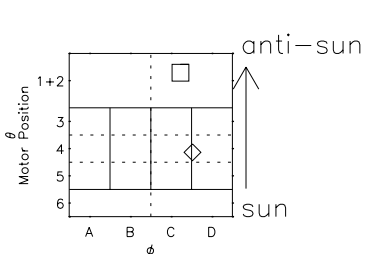

Galileo EPD Real Elevation Anisotropies 98201

Software Version: RTELEV_MEAN V 1.20
 Data Production: 06-03-00
 Plot Production: Sun Sep 16 10:13:27 2001
 Color File: wondr3
 Geofactor File: 1.1

- ◇ = Jupiter look direction
- = Corotation look direction