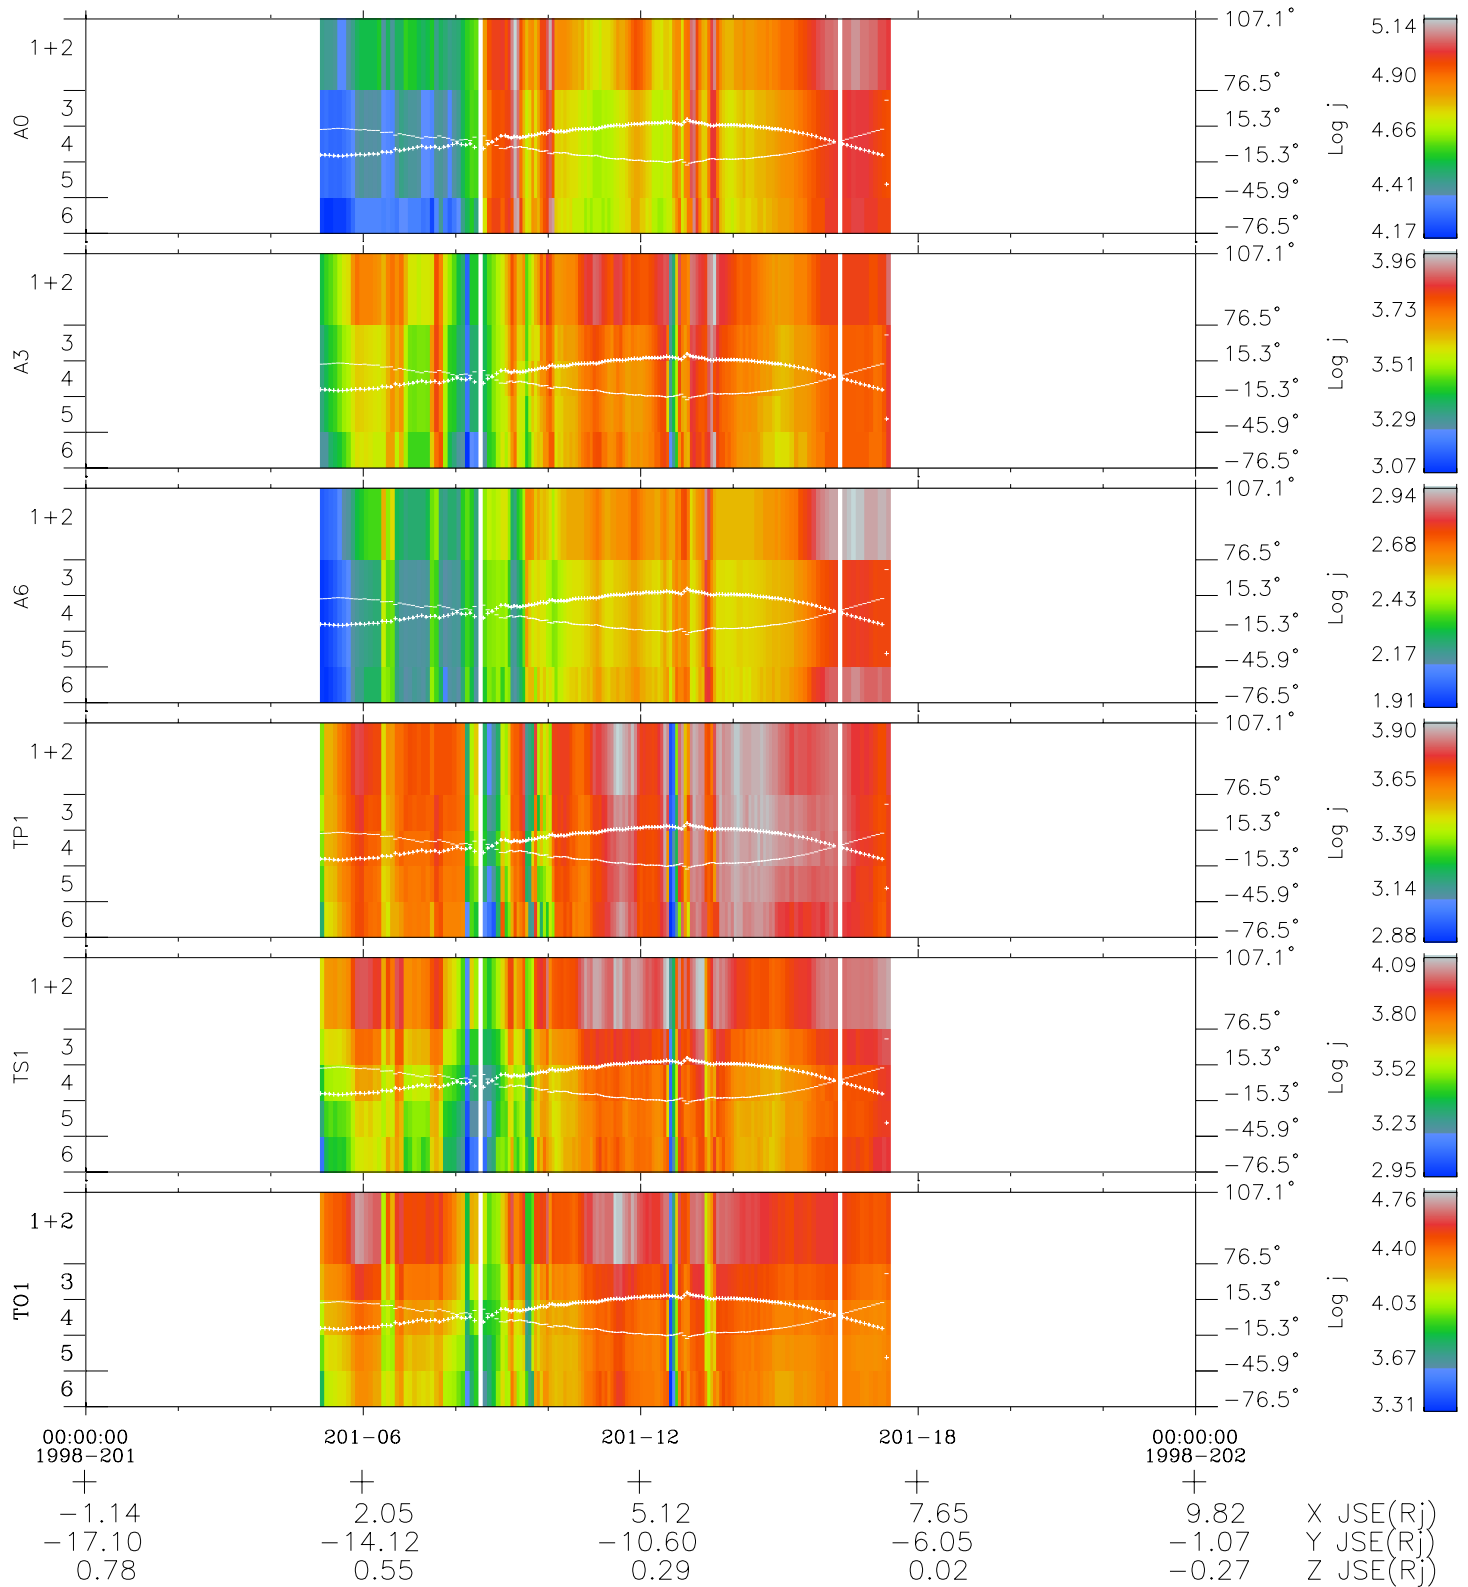

Galileo EPD Real Elevation Anisotropies 98201

Software Version: RTELEV_FLUX V 1.20
Data Production: 06-03-00
Plot Production: Sun Sep 16 10:13:41 2001
Color File: wondr3
Geofactor File: 1.1

- ◇ = Jupiter look direction
- = Corotation look direction