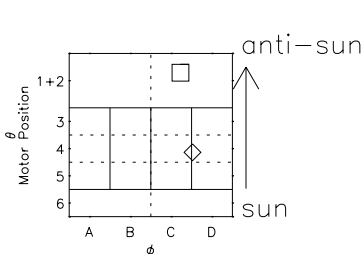

Galileo EPD Real Elevation Anisotropies 98201

Software Version: RTELEV_FLUX V 1.20
Data Production: 06-03-00
Plot Production: Sun Sep 16 10:13:41 2001
Color File: wondr3
Geofactor File: 1.1

- ◇ = Jupiter look direction
- = Corotation look direction