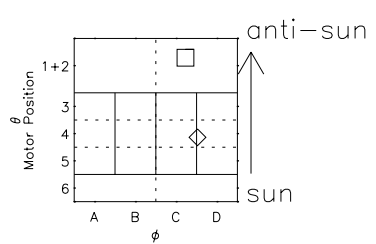

Galileo EPD Real Time Azimuth Anisotropies 98201

Software Version: RTAZIM_NORM V 1.20
Data Production: 06-03-00
Plot Production: Sun Sep 16 10:14:38 2001
Color File: wondr3
Geofactor File: 1.1

◇ = Jupiter look direction
□ = Corotation look direction