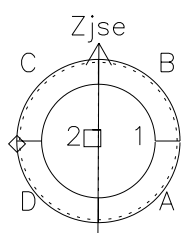

Galileo EPD Real Time Azimuth Anisotropies 98201

Software Version: RTAZIM_NORM V 1.20
Data Production: 06-03-00
Plot Production: Sun Sep 16 10:14:38 2001
Color File: wondr3
Geofactor File: 1.1

◇ = Jupiter look direction
□ = Corotation look direction