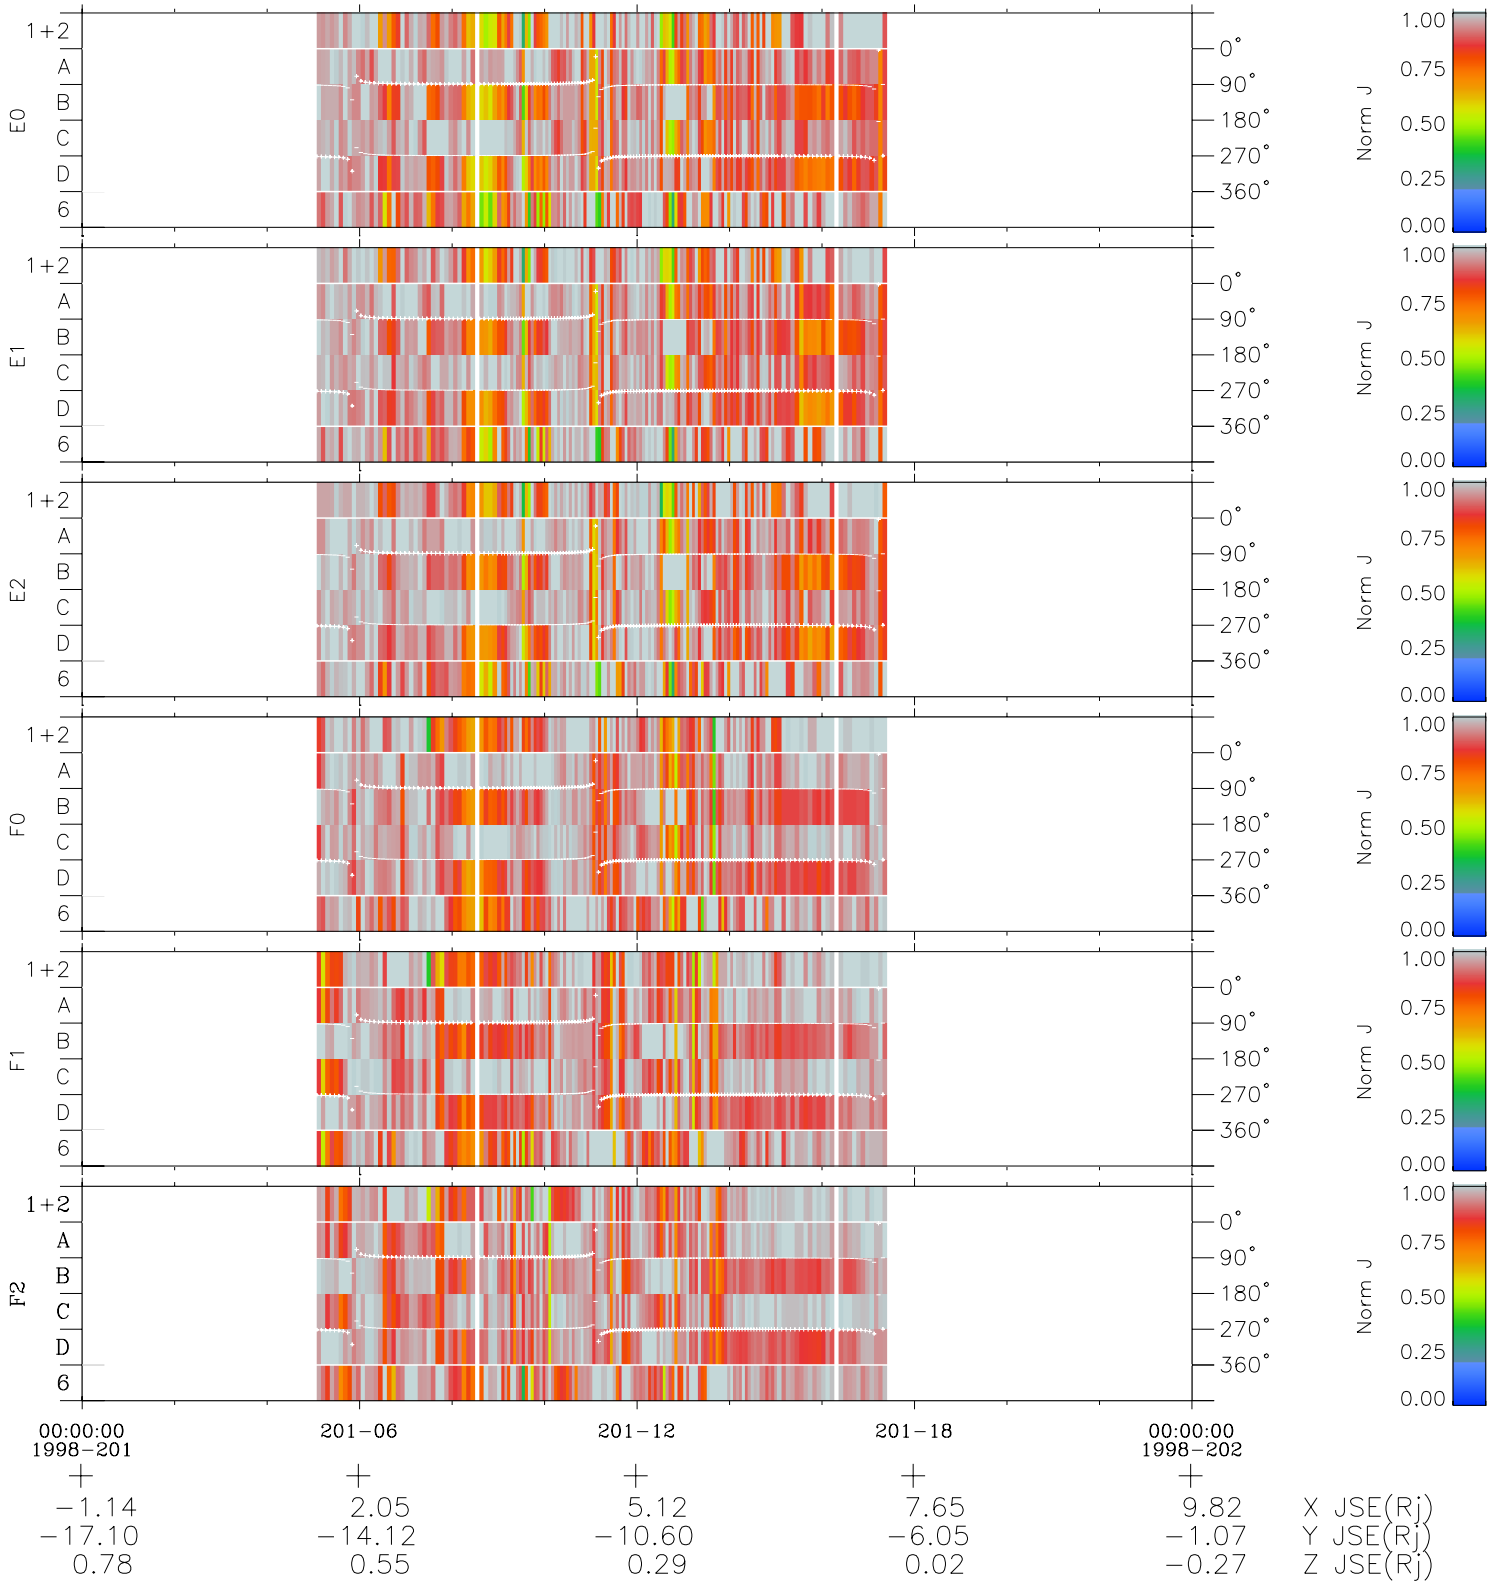

Galileo EPD Real Time Azimuth Anisotropies 98201

Software Version: RTAZIM_NORM V 1.20
Data Production: 06-03-00
Plot Production: Sun Sep 16 10:14:38 2001
Color File: wondr3
Geofactor File: 1.1

◇ = Jupiter look direction
□ = Corotation look direction