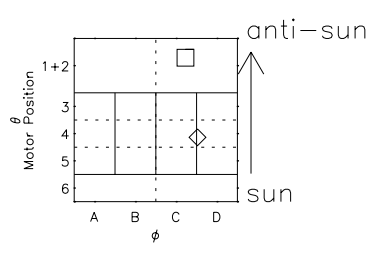

Galileo EPD Real Time Azimuth Anisotropies 98201

Software Version: RTAZIM_MEAN V 1.20
Data Production: 06-03-00
Plot Production: Sun Sep 16 10:14:14 2001
Color File: wondr3
Geofactor File: 1.1

- ◇ = Jupiter look direction
- = Corotation look direction