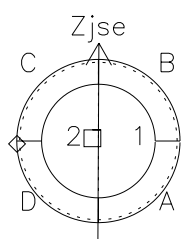

Galileo EPD Real Time Azimuth Anisotropies 98201

Software Version: RTAZIM_MEAN V 1.20
Data Production: 06-03-00
Plot Production: Sun Sep 16 10:14:14 2001
Color File: wondr3
Geofactor File: 1.1

- ◇ = Jupiter look direction
- = Corotation look direction