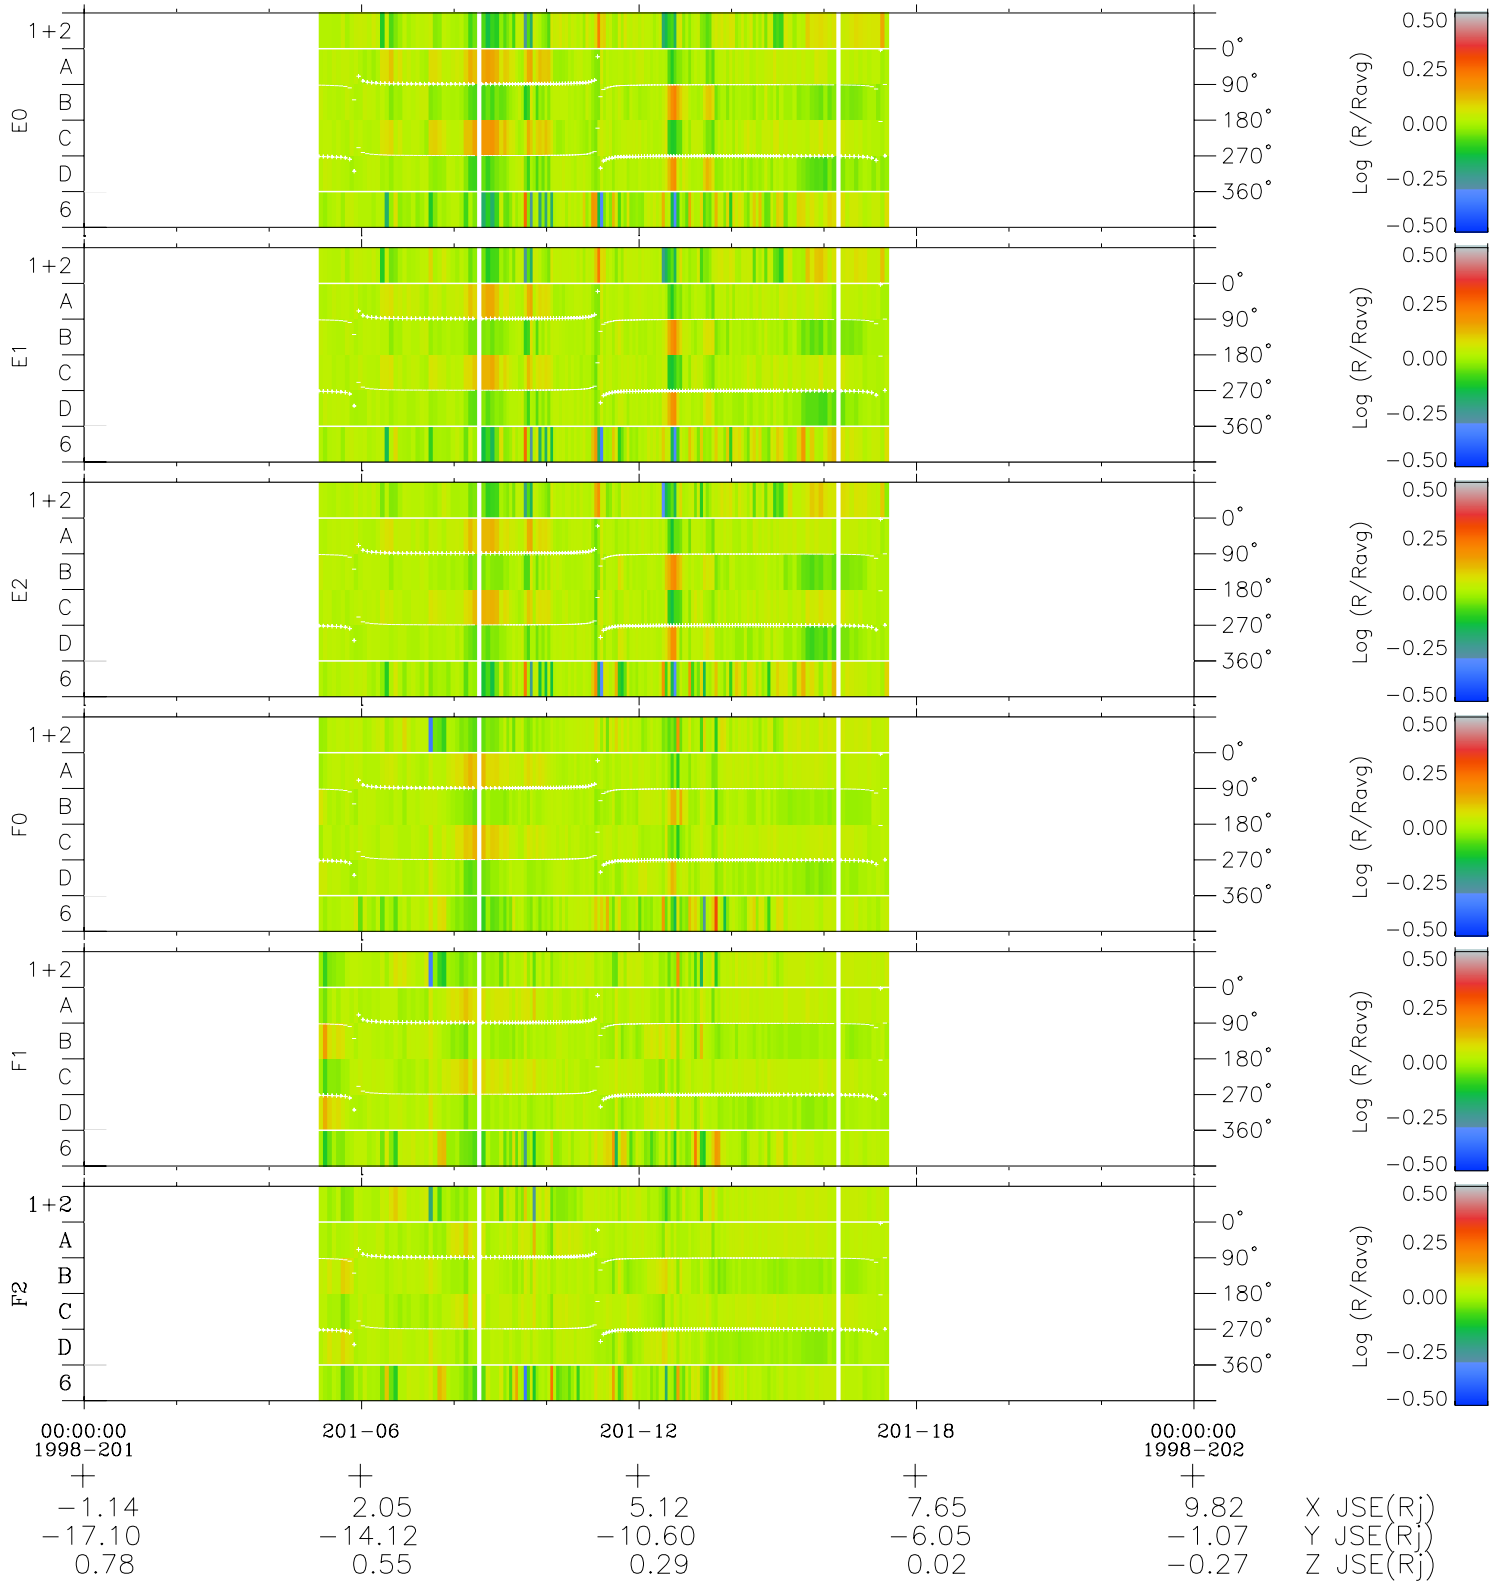

Galileo EPD Real Time Azimuth Anisotropies 98201

Software Version: RTAZIM_MEAN V 1.20
Data Production: 06-03-00
Plot Production: Sun Sep 16 10:14:14 2001
Color File: wondr3
Geofactor File: 1.1

- ◇ = Jupiter look direction
- = Corotation look direction