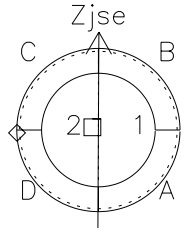

Galileo EPD Real Time Azimuth Anisotropies 98201

Software Version: RTAZIM_FLUX V 1.20
 Data Production: 06-03-00
 Plot Production: Sun Sep 16 10:14:26 2001
 Color File: wondr3
 Geofactor File: 1.1

◇ = Jupiter look direction
 □ = Corotation look direction