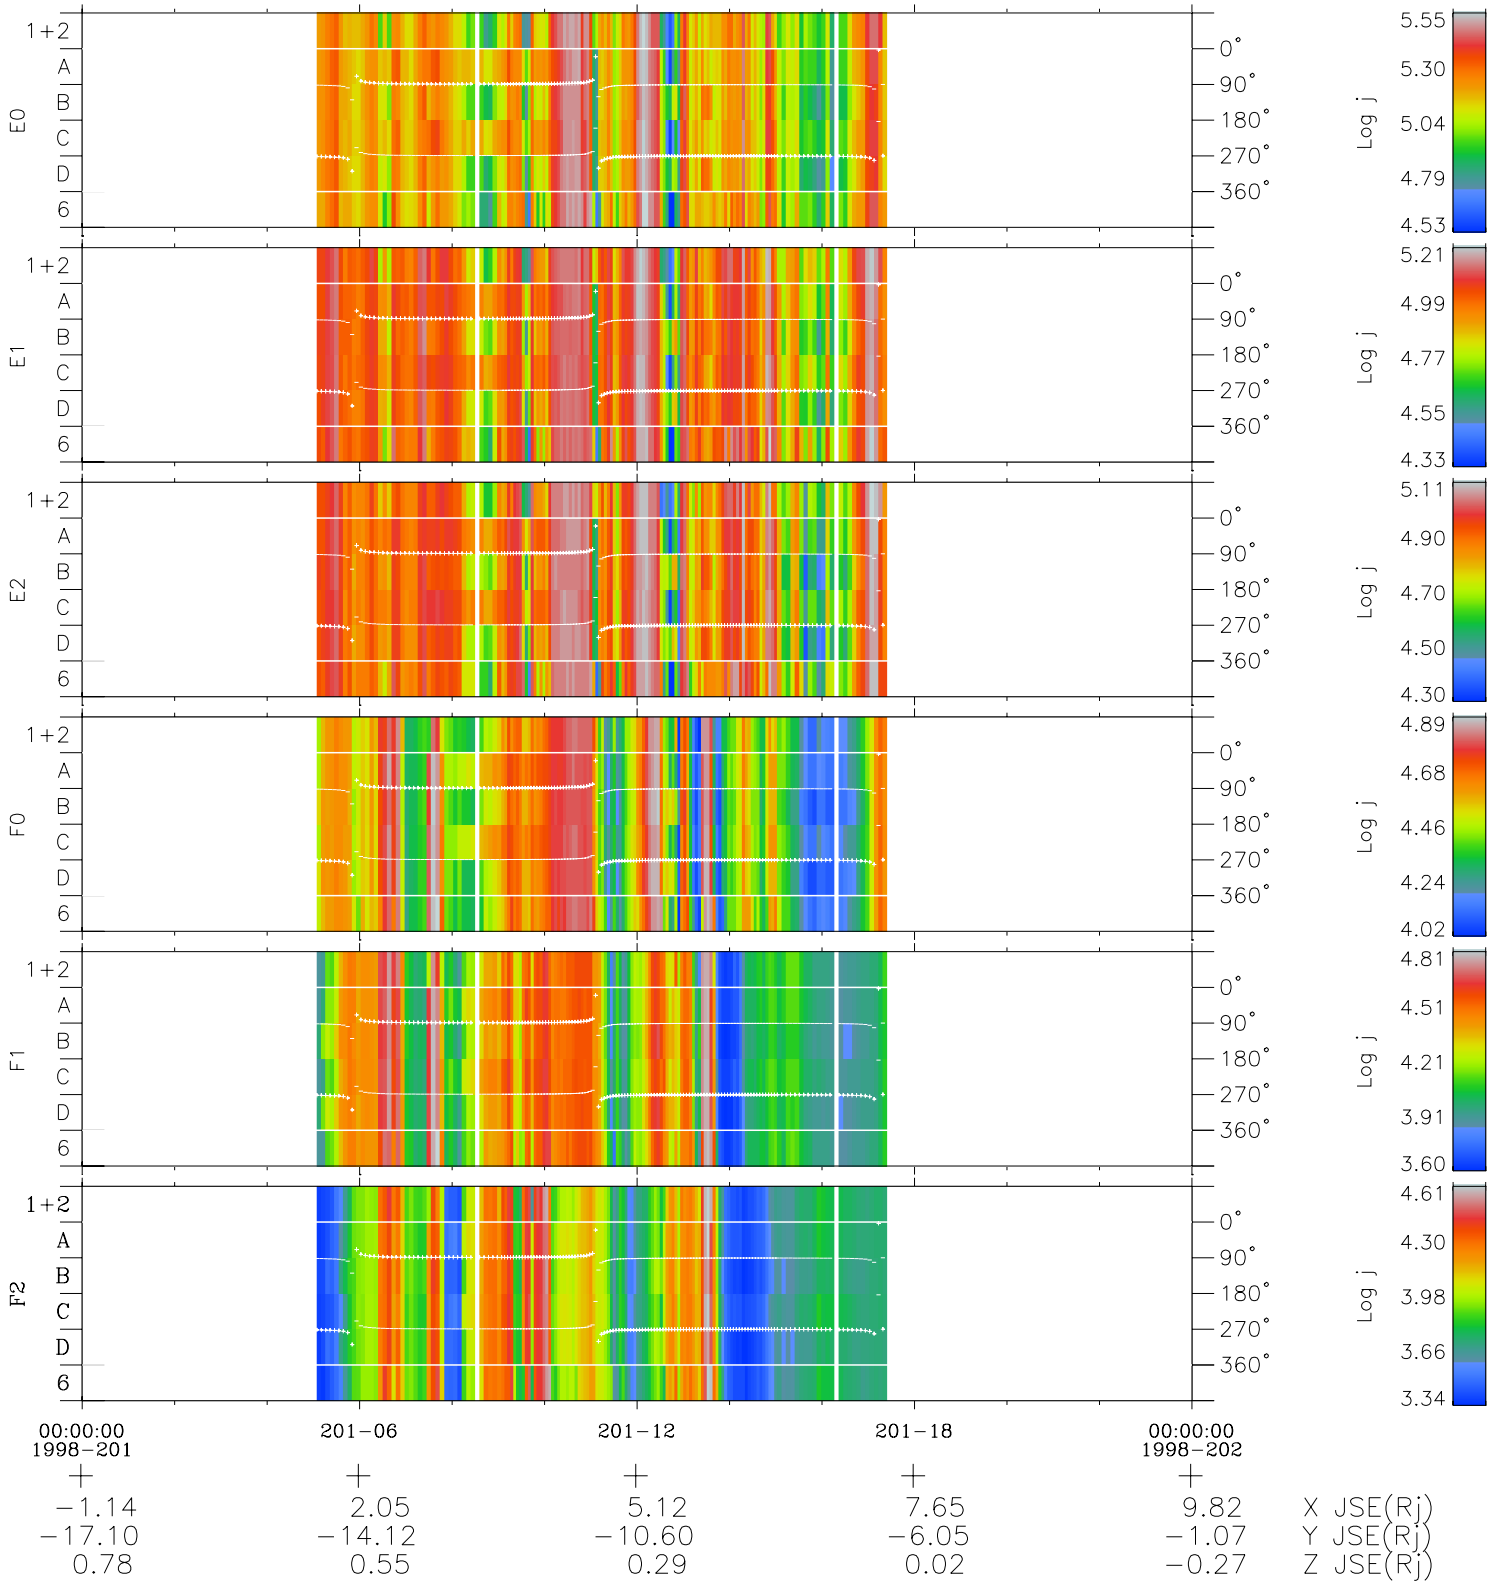

Galileo EPD Real Time Azimuth Anisotropies 98201

Software Version: RTAZIM_FLUX V 1.20
 Data Production: 06-03-00
 Plot Production: Sun Sep 16 10:14:26 2001
 Color File: wondr3
 Geofactor File: 1.1

◇ = Jupiter look direction
 □ = Corotation look direction