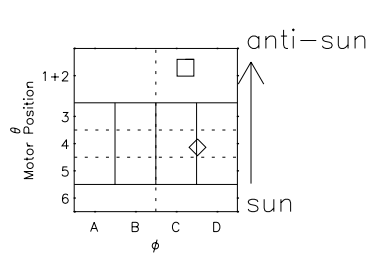

Galileo EPD Real Time Azimuth Anisotropies 98201

Software Version: RTAZIM_FLUX V 1.20
 Data Production: 06-03-00
 Plot Production: Sun Sep 16 10:14:26 2001
 Color File: wondr3
 Geofactor File: 1.1

◇ = Jupiter look direction
 □ = Corotation look direction