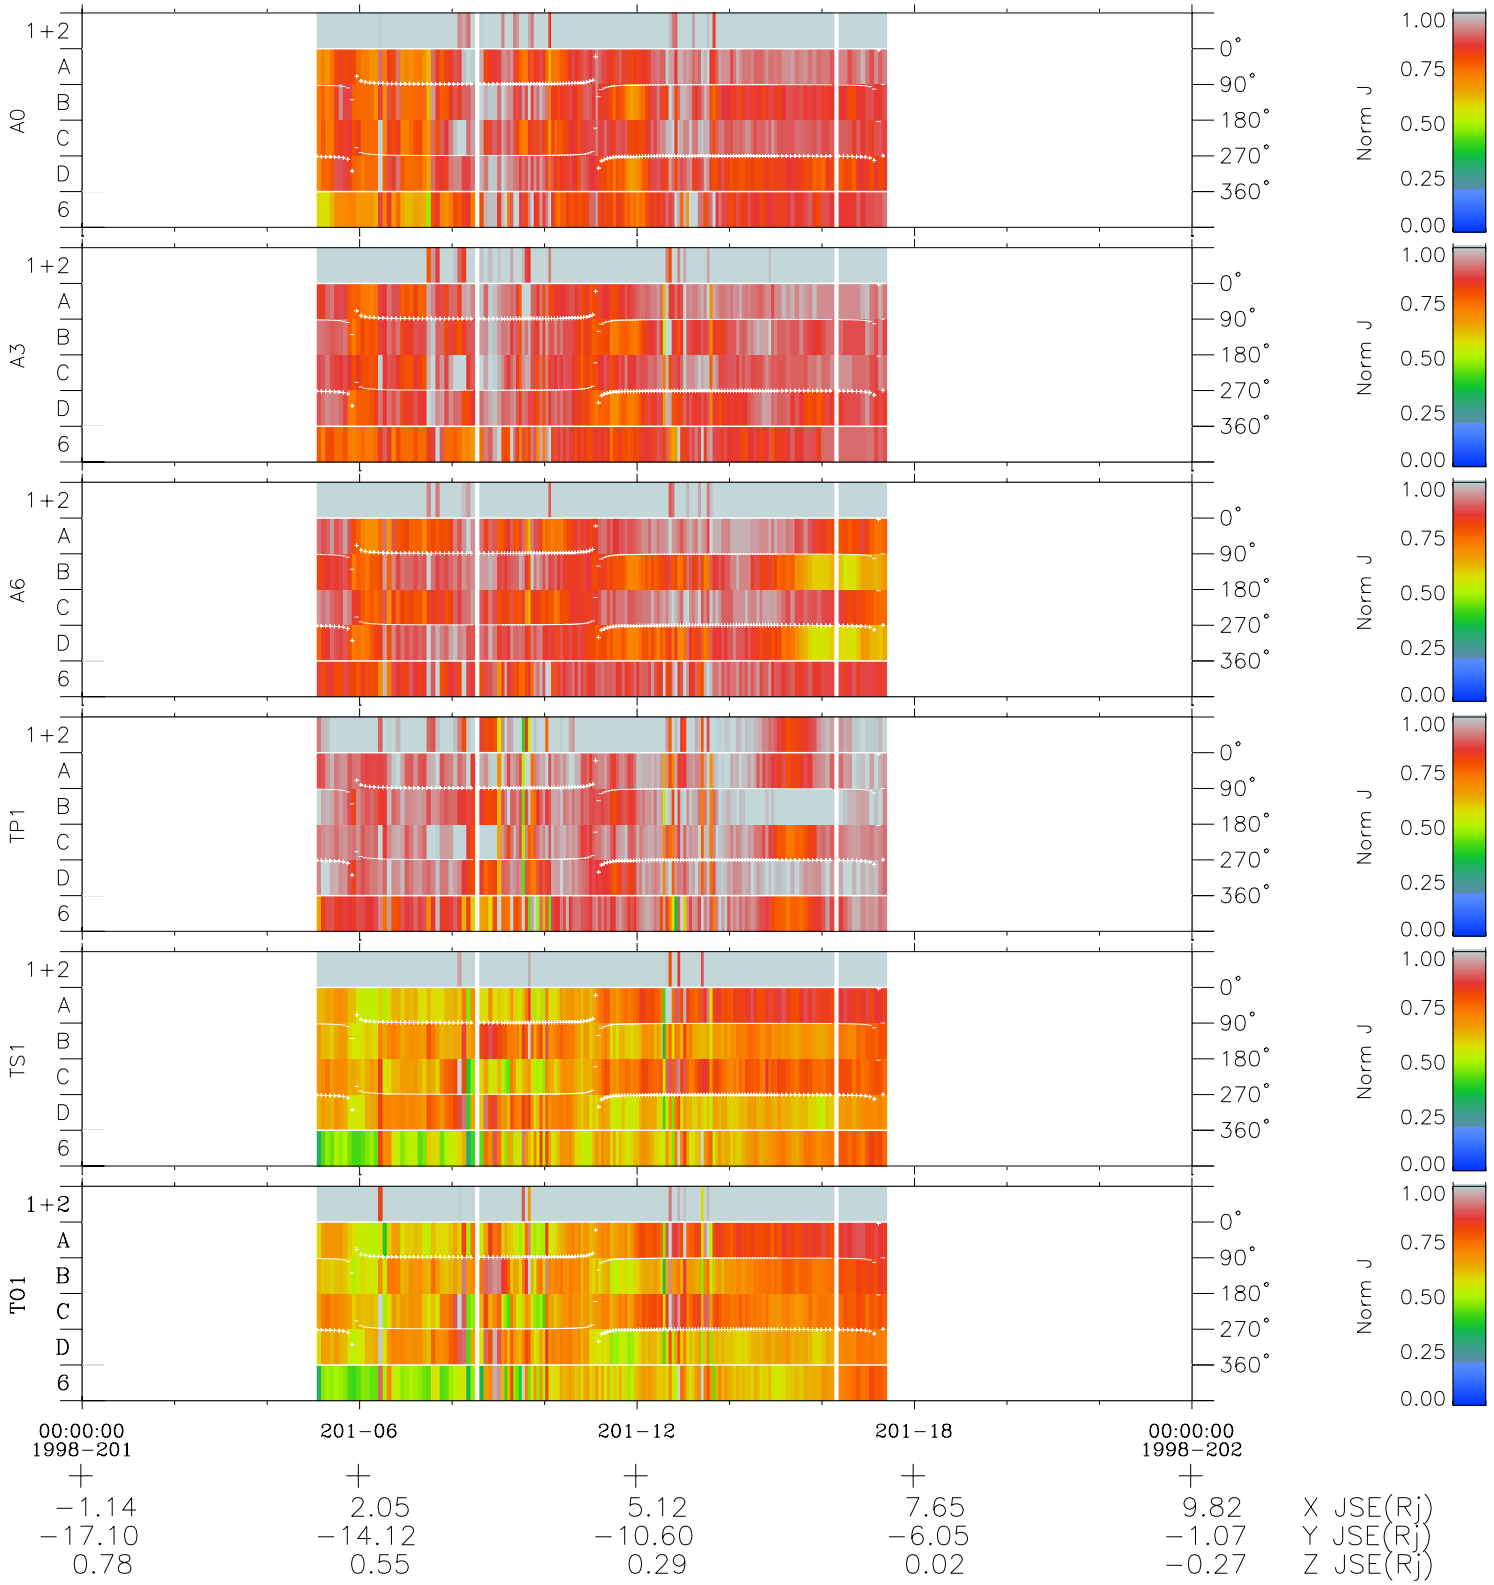

# Galileo EPD Real Time Azimuth Anisotropies 98201

Software Version: RTAZIM\_NORM V 1.20  
 Data Production: 06-03-00  
 Plot Production: Sun Sep 16 10:14:32 2001  
 Color File: wondr3  
 Geofactor File: 1.1

◇ = Jupiter look direction  
 □ = Corotation look direction