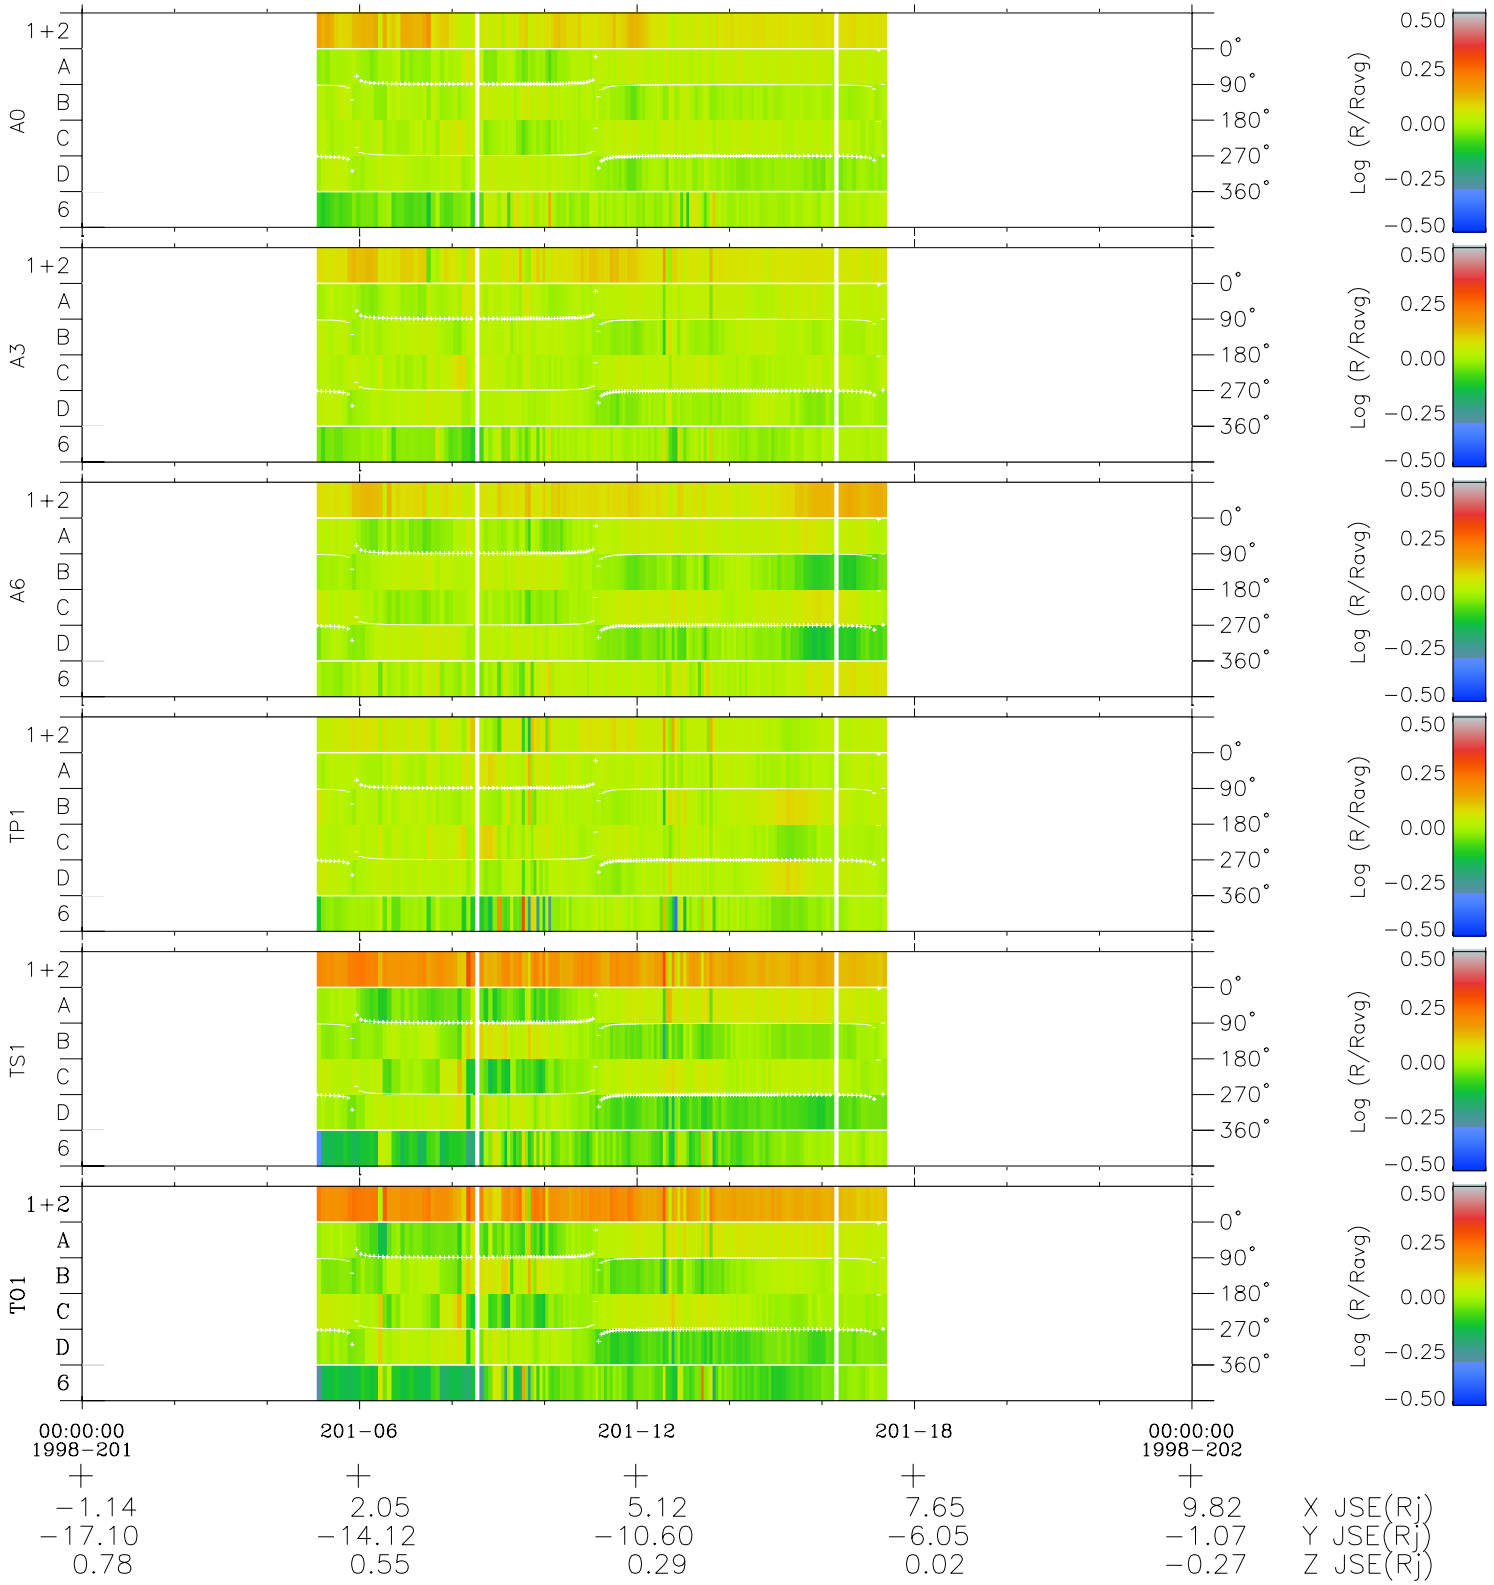

# Galileo EPD Real Time Azimuth Anisotropies 98201

Software Version: RTAZIM\_MEAN V 1.20  
 Data Production: 06-03-00  
 Plot Production: Sun Sep 16 10:14:08 2001  
 Color File: wondr3  
 Geofactor File: 1.1

◇ = Jupiter look direction  
 □ = Corotation look direction