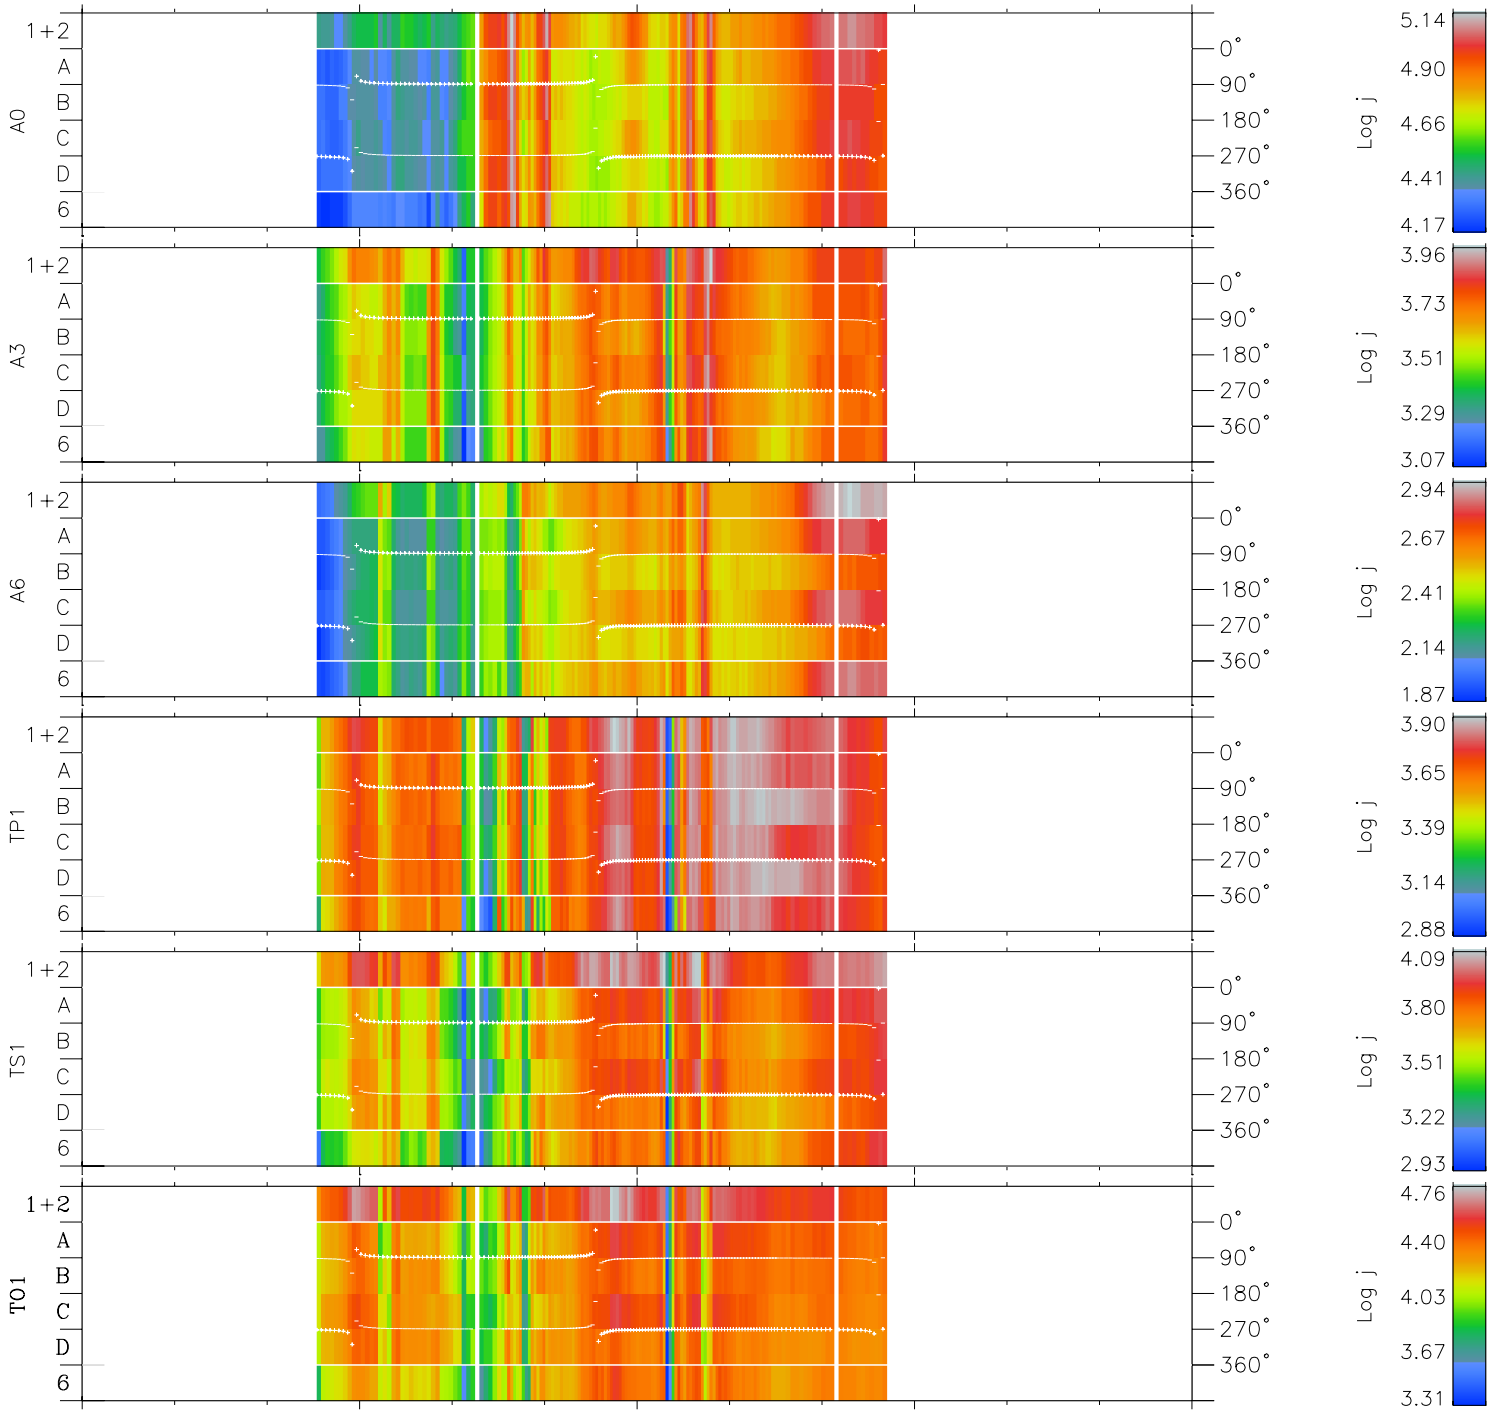

Galileo EPD Real Time Azimuth Anisotropies 98201

Software Version: RTAZIM_FLUX V 1.20
Data Production: 06-03-00
Plot Production: Sun Sep 16 10:14:20 2001
Color File: wondr3
Geofactor File: 1.1

00:00:00 1998-201	201-06	201-12	201-18	00:00:00 1998-202	
+	+	+	+	+	X JSE(R _j)
-1.14	2.05	5.12	7.65	9.82	Y JSE(R _j)
-17.10	-14.12	-10.60	-6.05	-1.07	Z JSE(R _j)
0.78	0.55	0.29	0.02	-0.27	

◇ = Jupiter look direction
□ = Corotation look direction