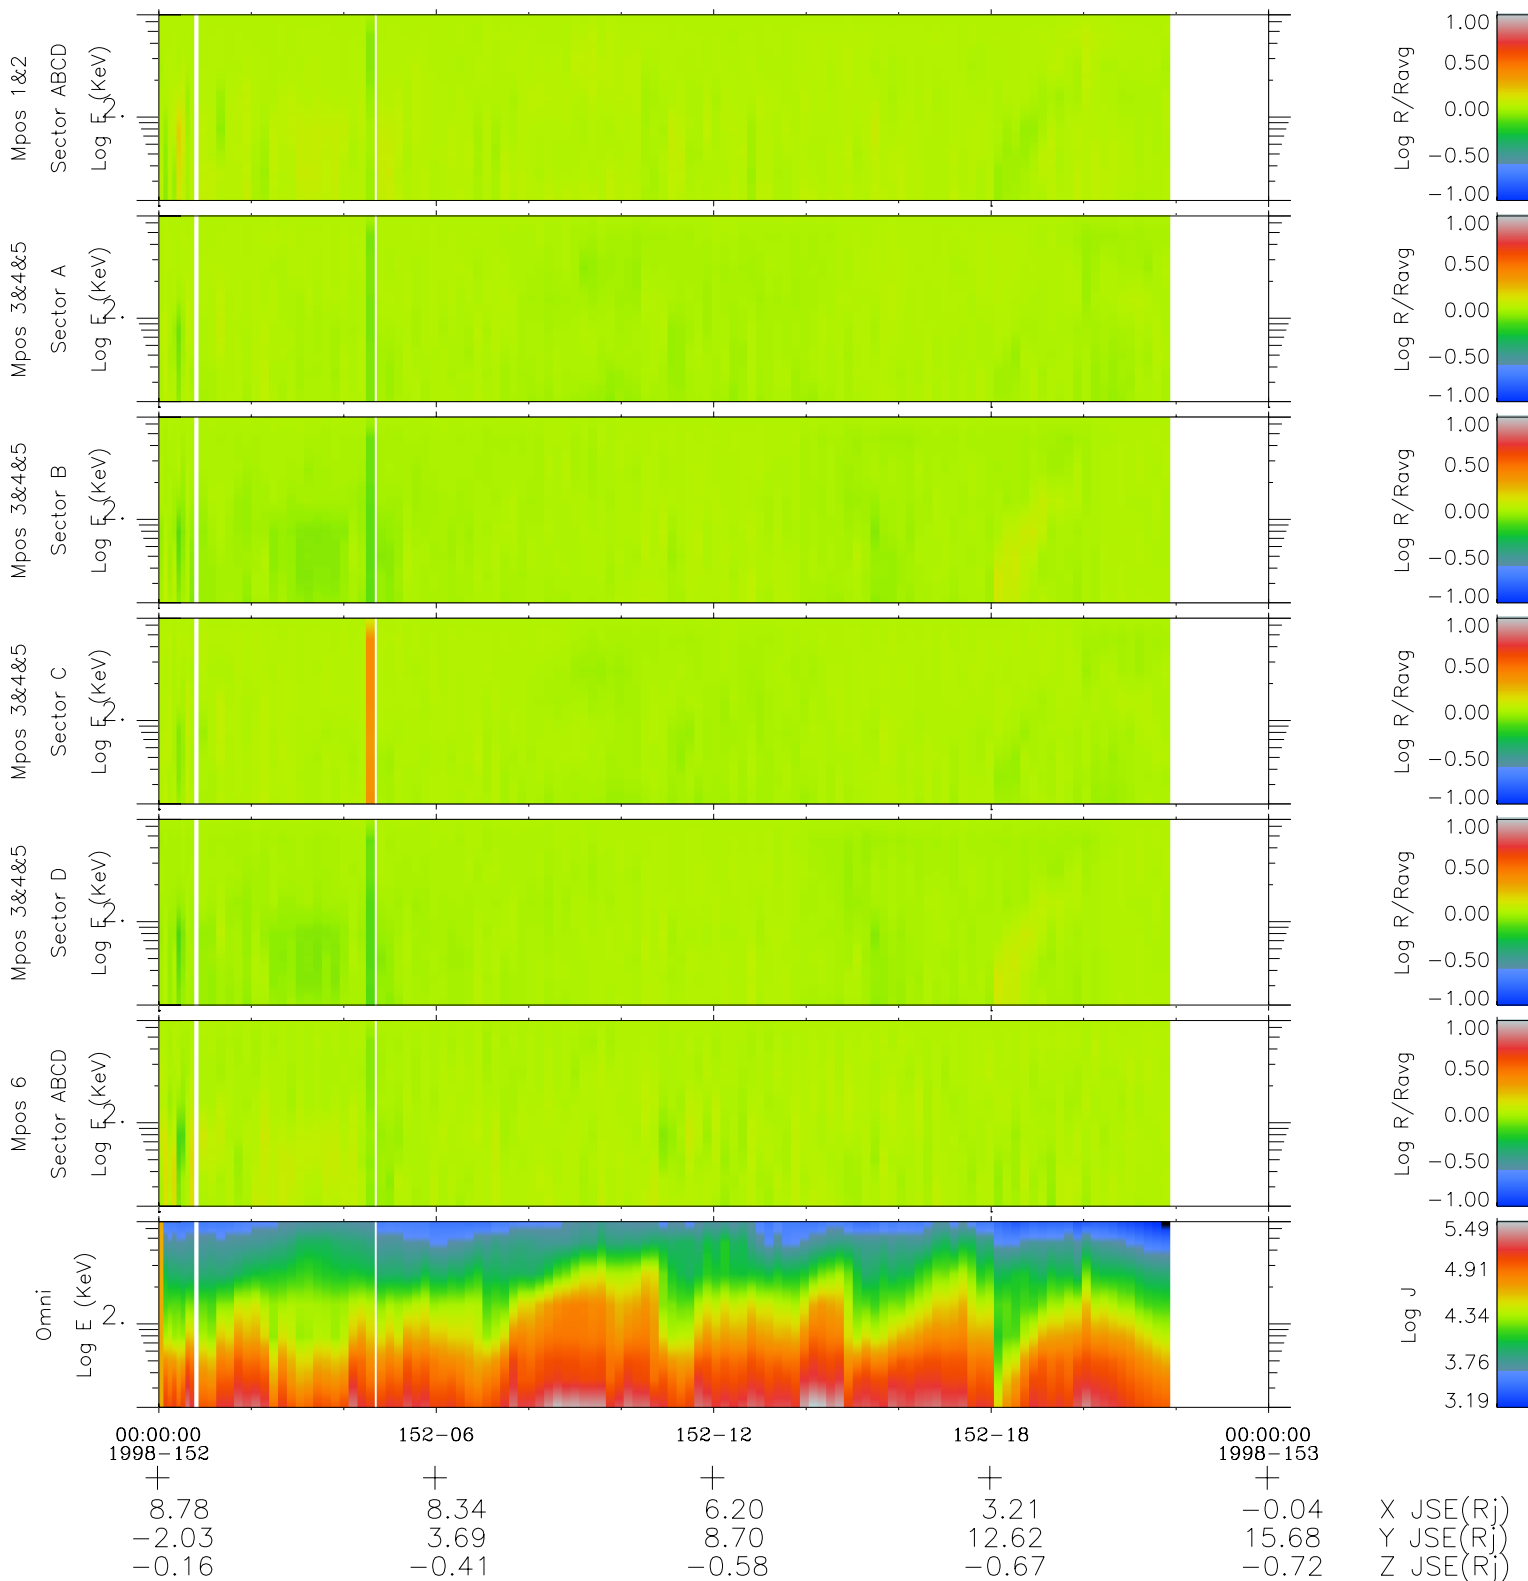

Galileo EPD Real Time R6 Electrons Spectra 98152

Software Version: RTSPEC_R6 V 1.20
 Data Production: 06-03-00
 Plot Production: Sun Sep 16 10:04:37 2001
 Color File: wondr3
 Geofactor File: 1.1

◇ = Jupiter look direction
 □ = Corotation look direction