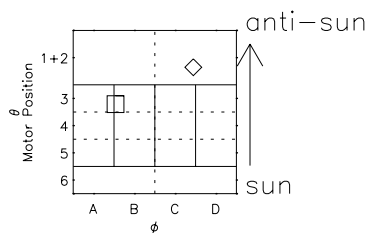

Galileo EPD Real Time R6 Electrons Spectra 98152

Software Version: RTSPEC_R6 V 1.20
 Data Production: 06-03-00
 Plot Production: Sun Sep 16 10:04:37 2001
 Color File: wondr3
 Geofactor File: 1.1

◇ = Jupiter look direction
 □ = Corotation look direction