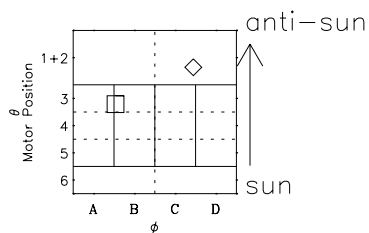

Galileo EPD Real-Time Omni 98152

Software Version: RTLINE_OMNI V 1.20
Data Production: 06-03-00
Plot Production: Sun Sep 16 10:06:31 2001

- ◇ = Jupiter look direction
- = Corotation look direction