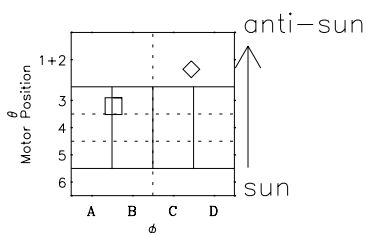

Galileo EPD Real-Time Six-Sector 98152

Software Version: RTLINE_R6 V 1.20
Data Production: 06-03-00
Plot Production: Sun Sep 16 10:06:36 2001

◇ = Jupiter look direction
□ = Corotation look direction