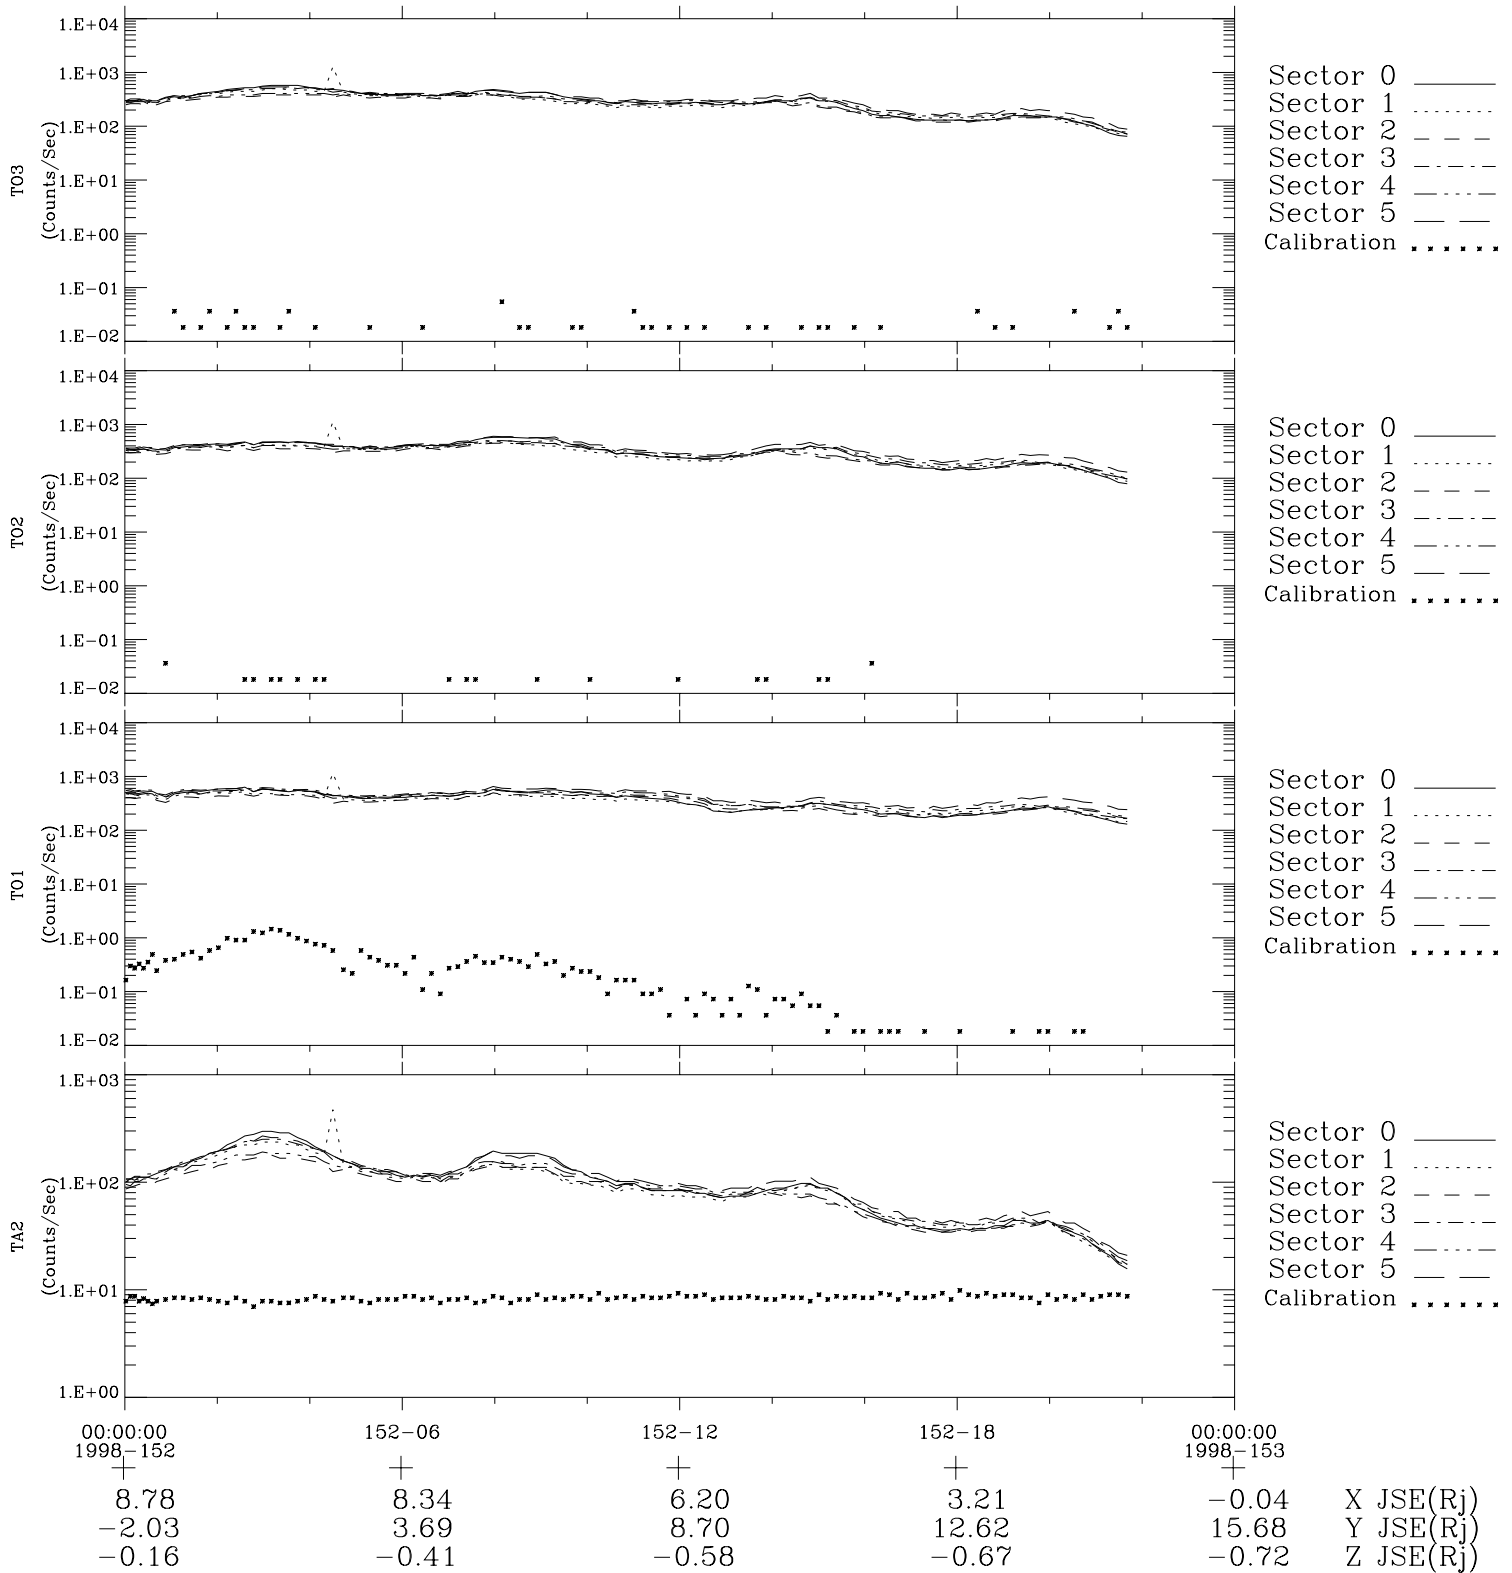

Galileo EPD Real-Time Six-Sector 98152

Software Version: RTLINE_R6 V 1.20
Data Production: 06-03-00
Plot Production: Sun Sep 16 10:06:36 2001

◇ = Jupiter look direction
□ = Corotation look direction