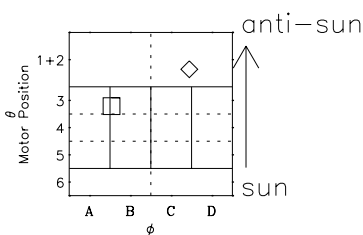

Galileo EPD Real-Time Six-Sector 98152

Software Version: RTLINE_R6 V 1.20
Data Production: 06-03-00
Plot Production: Sun Sep 16 10:06:36 2001

◇ = Jupiter look direction
□ = Corotation look direction