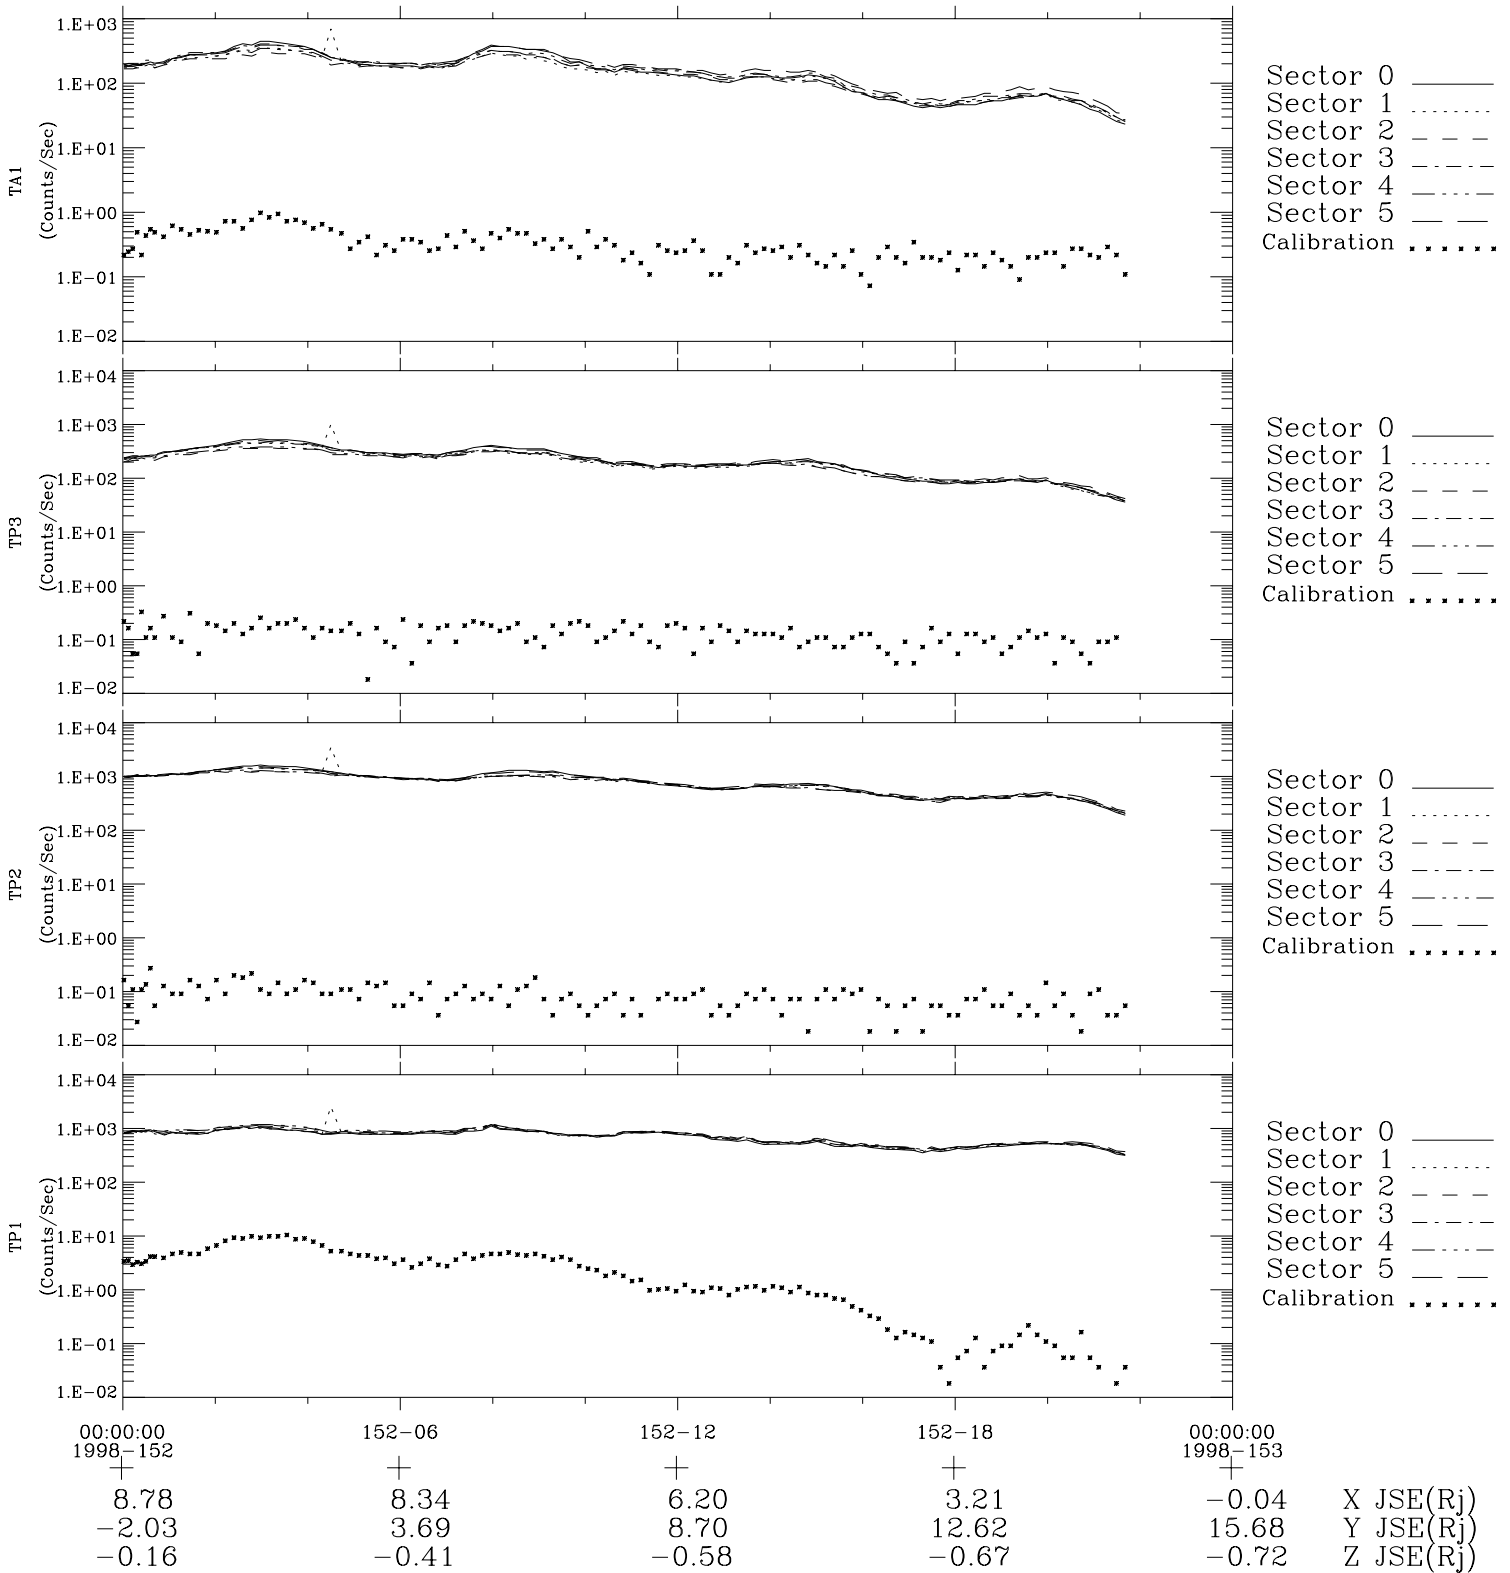

Galileo EPD Real-Time Six-Sector 98152

Software Version: RTLINE_R6 V 1.20
Data Production: 06-03-00
Plot Production: Sun Sep 16 10:06:36 2001

◇ = Jupiter look direction
□ = Corotation look direction