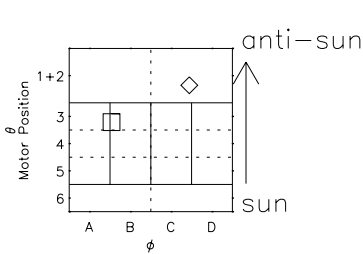

Galileo EPD Real Elevation Anisotropies 98152

Software Version: RTELEV_FLUX V 1.20
Data Production: 06-03-00
Plot Production: Sun Sep 16 10:05:39 2001
Color File: wondr3
Geofactor File: 1.1

◇ = Jupiter look direction
□ = Corotation look direction