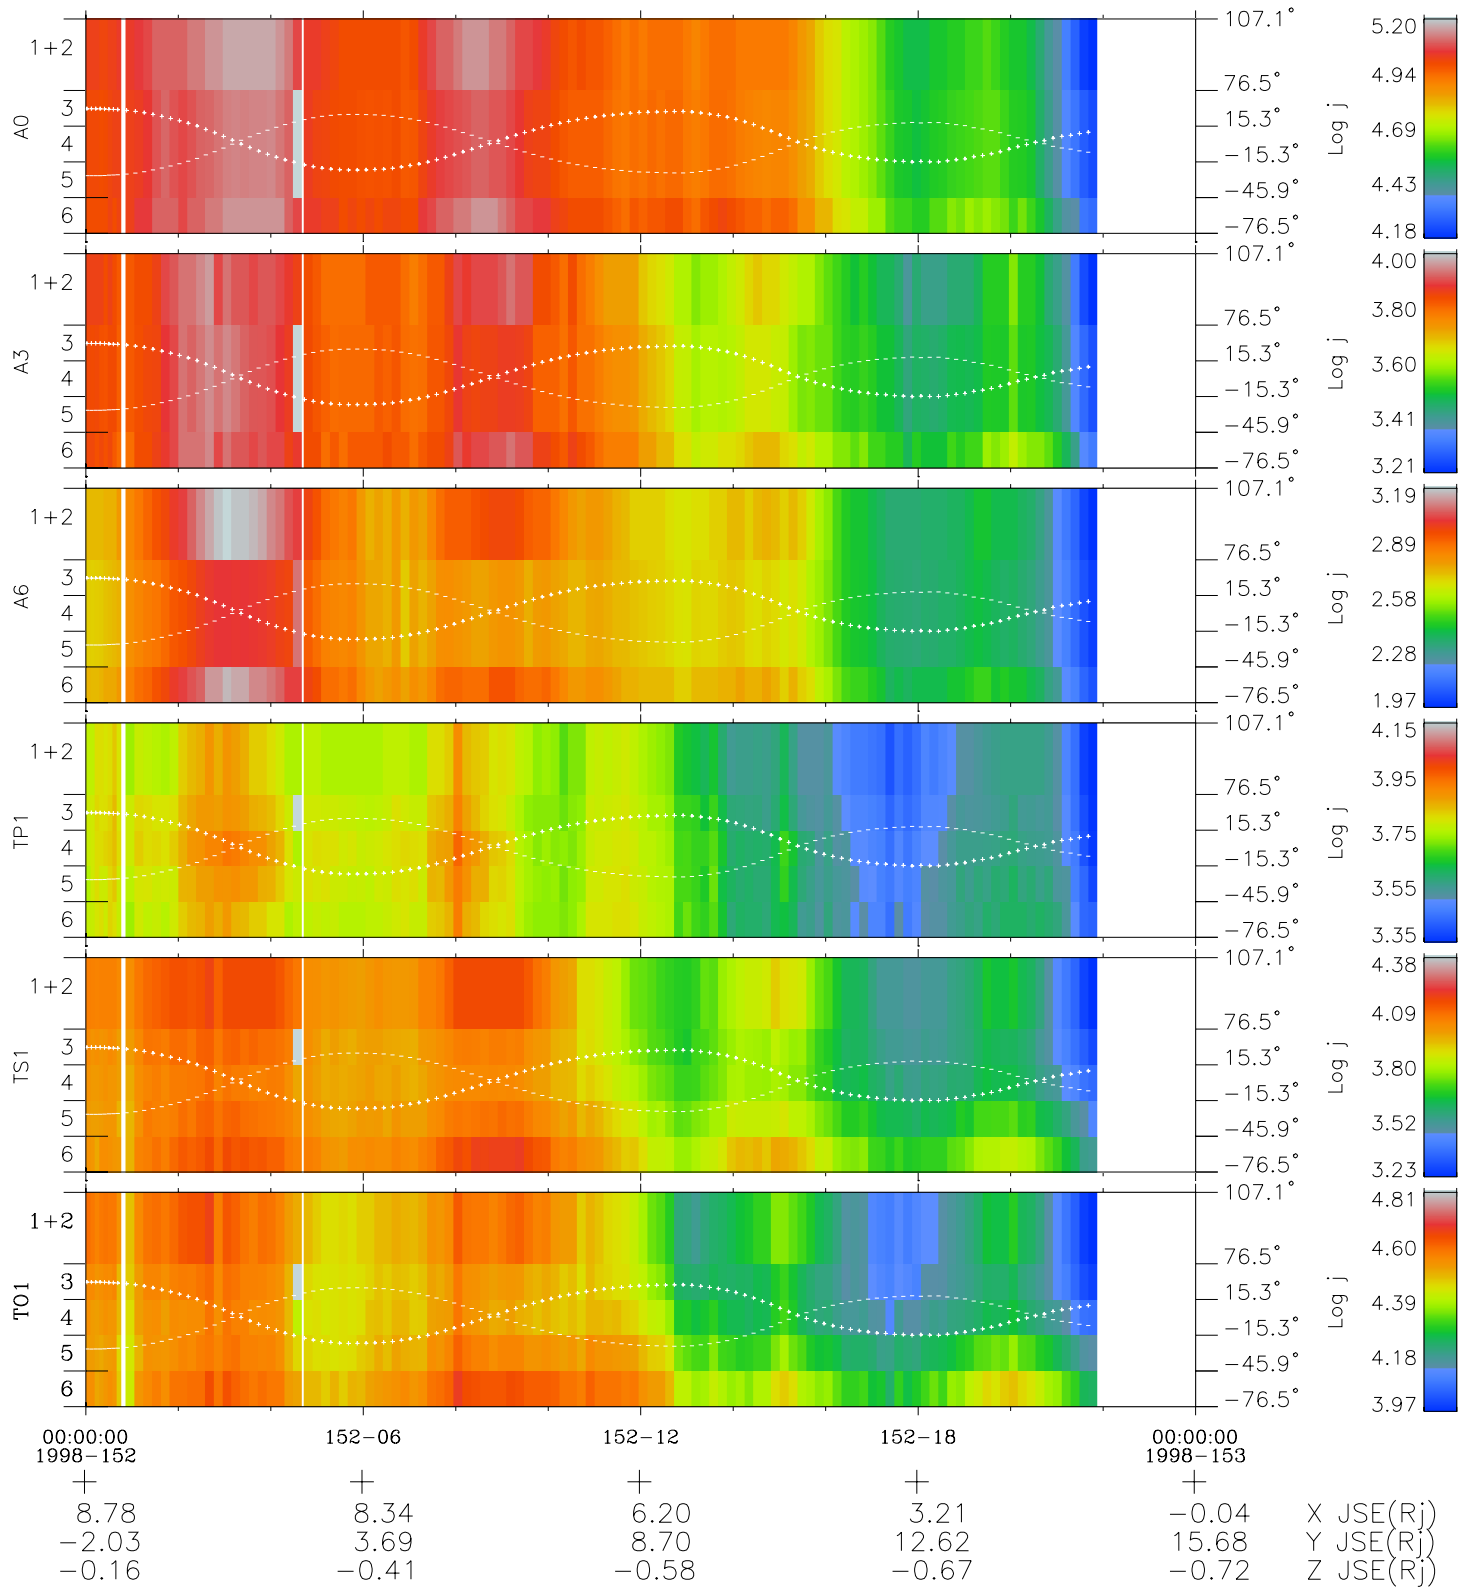

Galileo EPD Real Elevation Anisotropies 98152

Software Version: RTELEV_FLUX V 1.20
Data Production: 06-03-00
Plot Production: Sun Sep 16 10:05:39 2001
Color File: wondr3
Geofactor File: 1.1

◇ = Jupiter look direction
□ = Corotation look direction