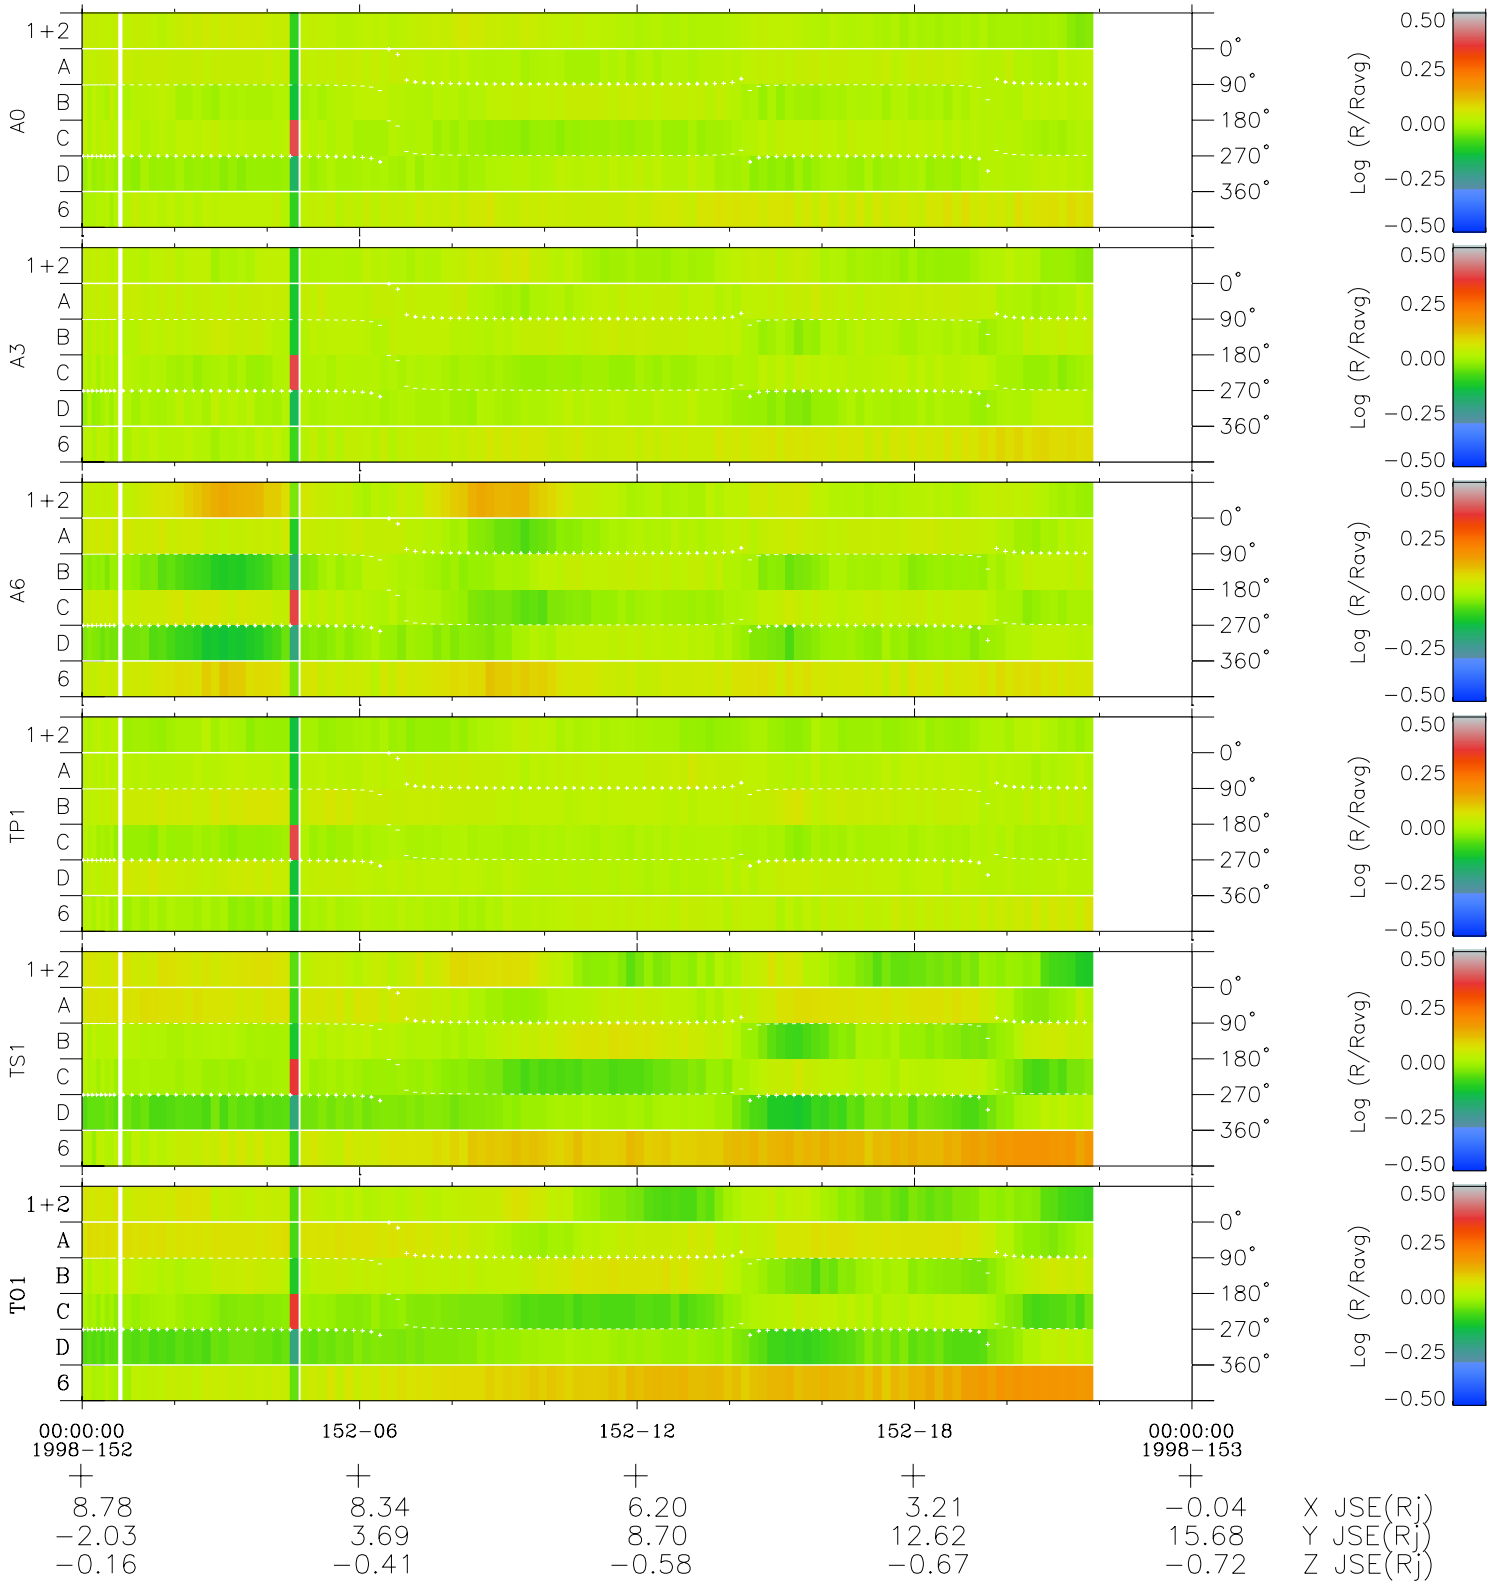

# Galileo EPD Real Time Azimuth Anisotropies 98152

Software Version: RTAZIM\_MEAN V 1.20  
 Data Production: 06-03-00  
 Plot Production: Sun Sep 16 10:06:00 2001  
 Color File: wondr3  
 Geofactor File: 1.1

◇ = Jupiter look direction  
 □ = Corotation look direction