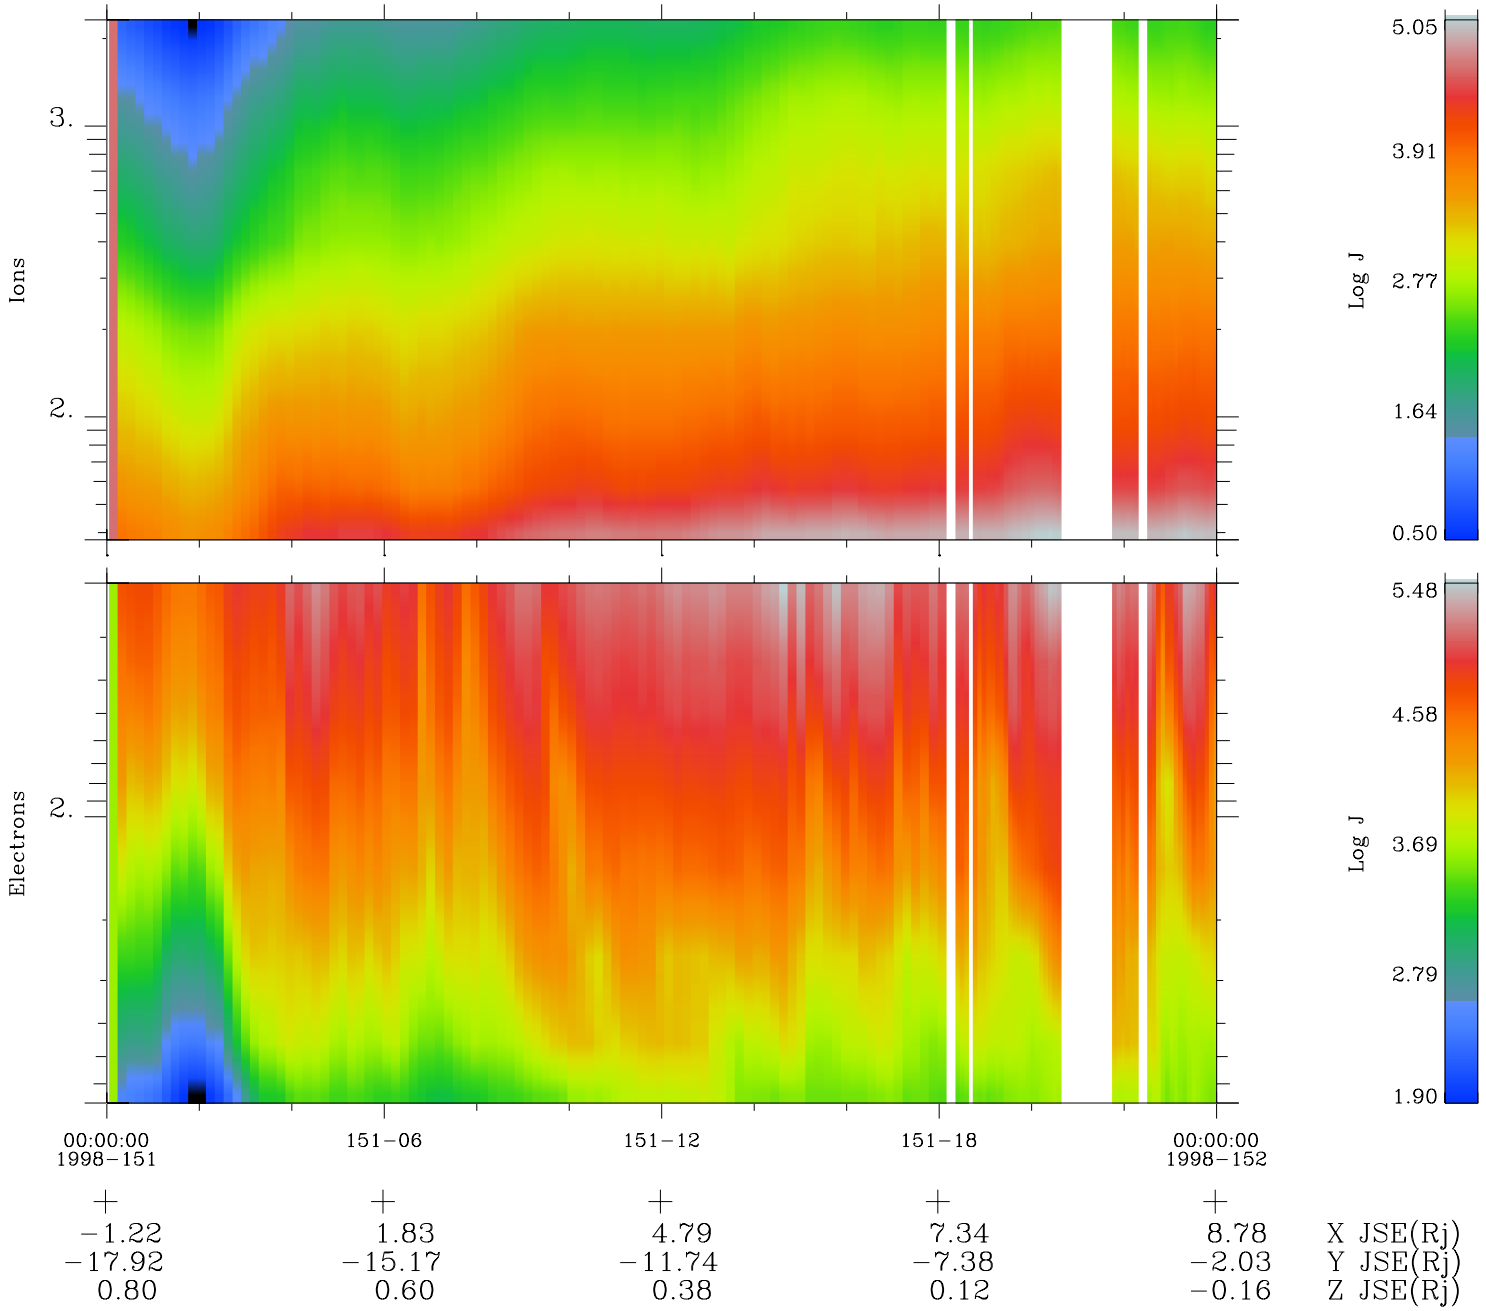

Galileo EPD Real Time Omni Spectrum 98151

Software Version: RTSPEC_OMNI V 1.20
 Data Production: 06-03-00
 Plot Production: Sun Sep 16 09:56:35 2001
 Color File: wondr3
 Geofactor File: 1.1

◇ = Jupiter look direction
 □ = Corotation look direction