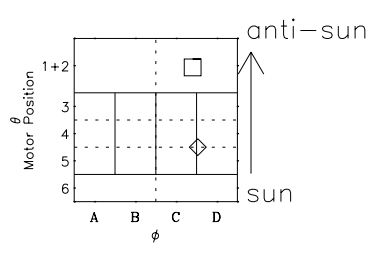

Galileo EPD Real Time Omni Spectrum 98151

Software Version: RTSPEC_OMNI V 1.20
 Data Production: 06-03-00
 Plot Production: Sun Sep 16 09:56:35 2001
 Color File: wondr3
 Geofactor File: 1.1

◇ = Jupiter look direction
 □ = Corotation look direction