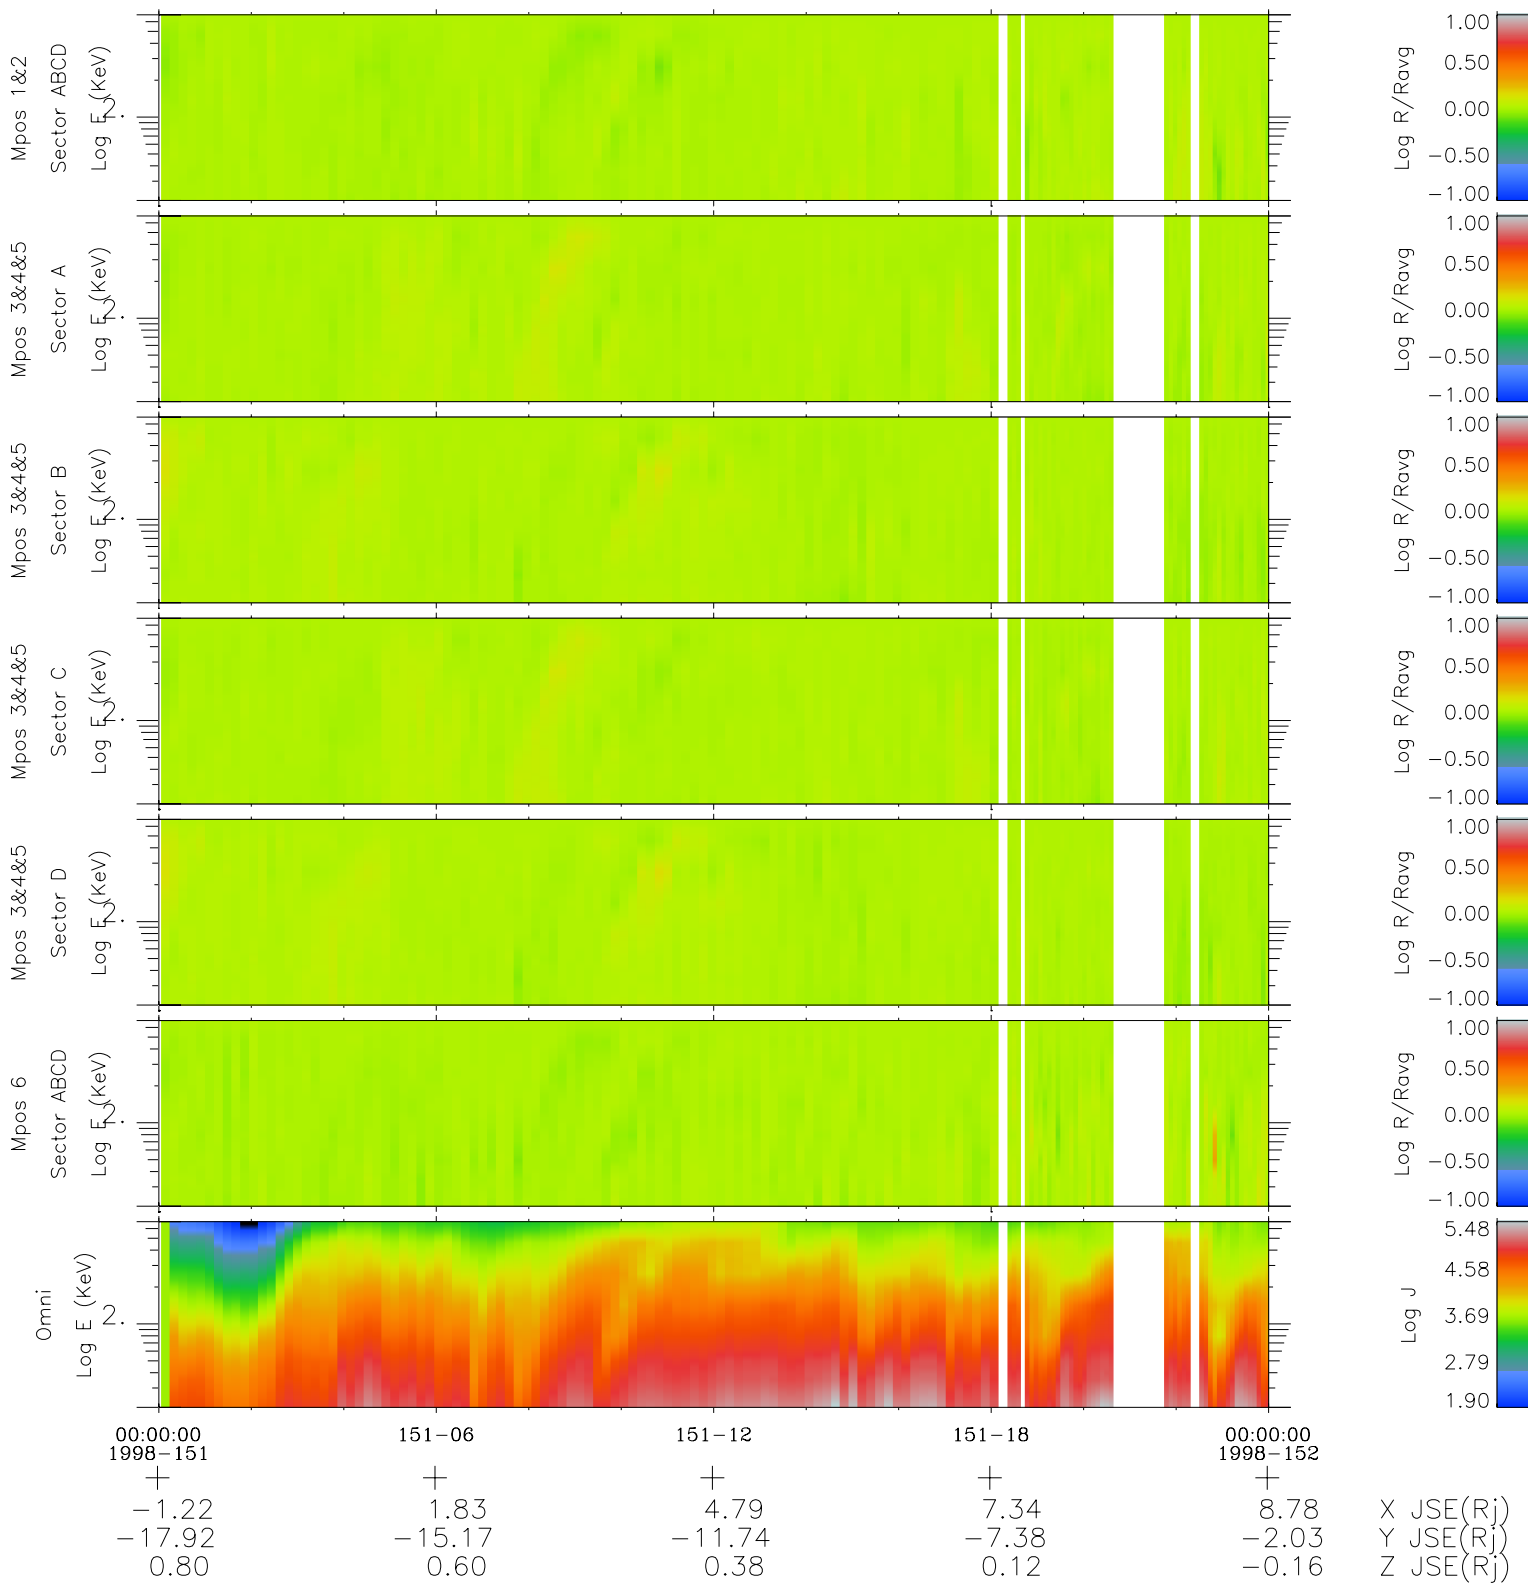

Galileo EPD Real Time R6 Electrons Spectra 98151

Software Version: RTSPEC_R6 V 1.20
 Data Production: 06-03-00
 Plot Production: Sun Sep 16 09:56:29 2001
 Color File: wondr3
 Geofactor File: 1.1

- ◇ = Jupiter look direction
- = Corotation look direction