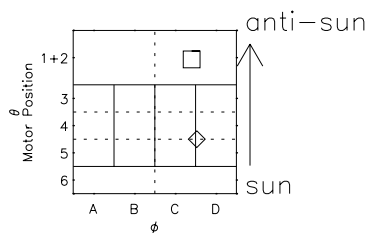

Galileo EPD Real Time R6 Electrons Spectra 98151

Software Version: RTSPEC_R6 V 1.20
 Data Production: 06-03-00
 Plot Production: Sun Sep 16 09:56:29 2001
 Color File: wondr3
 Geofactor File: 1.1

- ◇ = Jupiter look direction
- = Corotation look direction