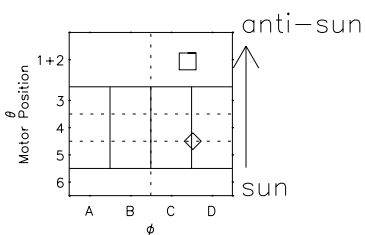

# Galileo EPD Real Time R6 Ions Spectra 98151

Software Version: RTSPEC\_R6 V 1.20  
 Data Production: 06-03-00  
 Plot Production: Sun Sep 16 09:56:22 2001  
 Color File: wondr3  
 Geofactor File: 1.1

- ◇ = Jupiter look direction
- = Corotation look direction