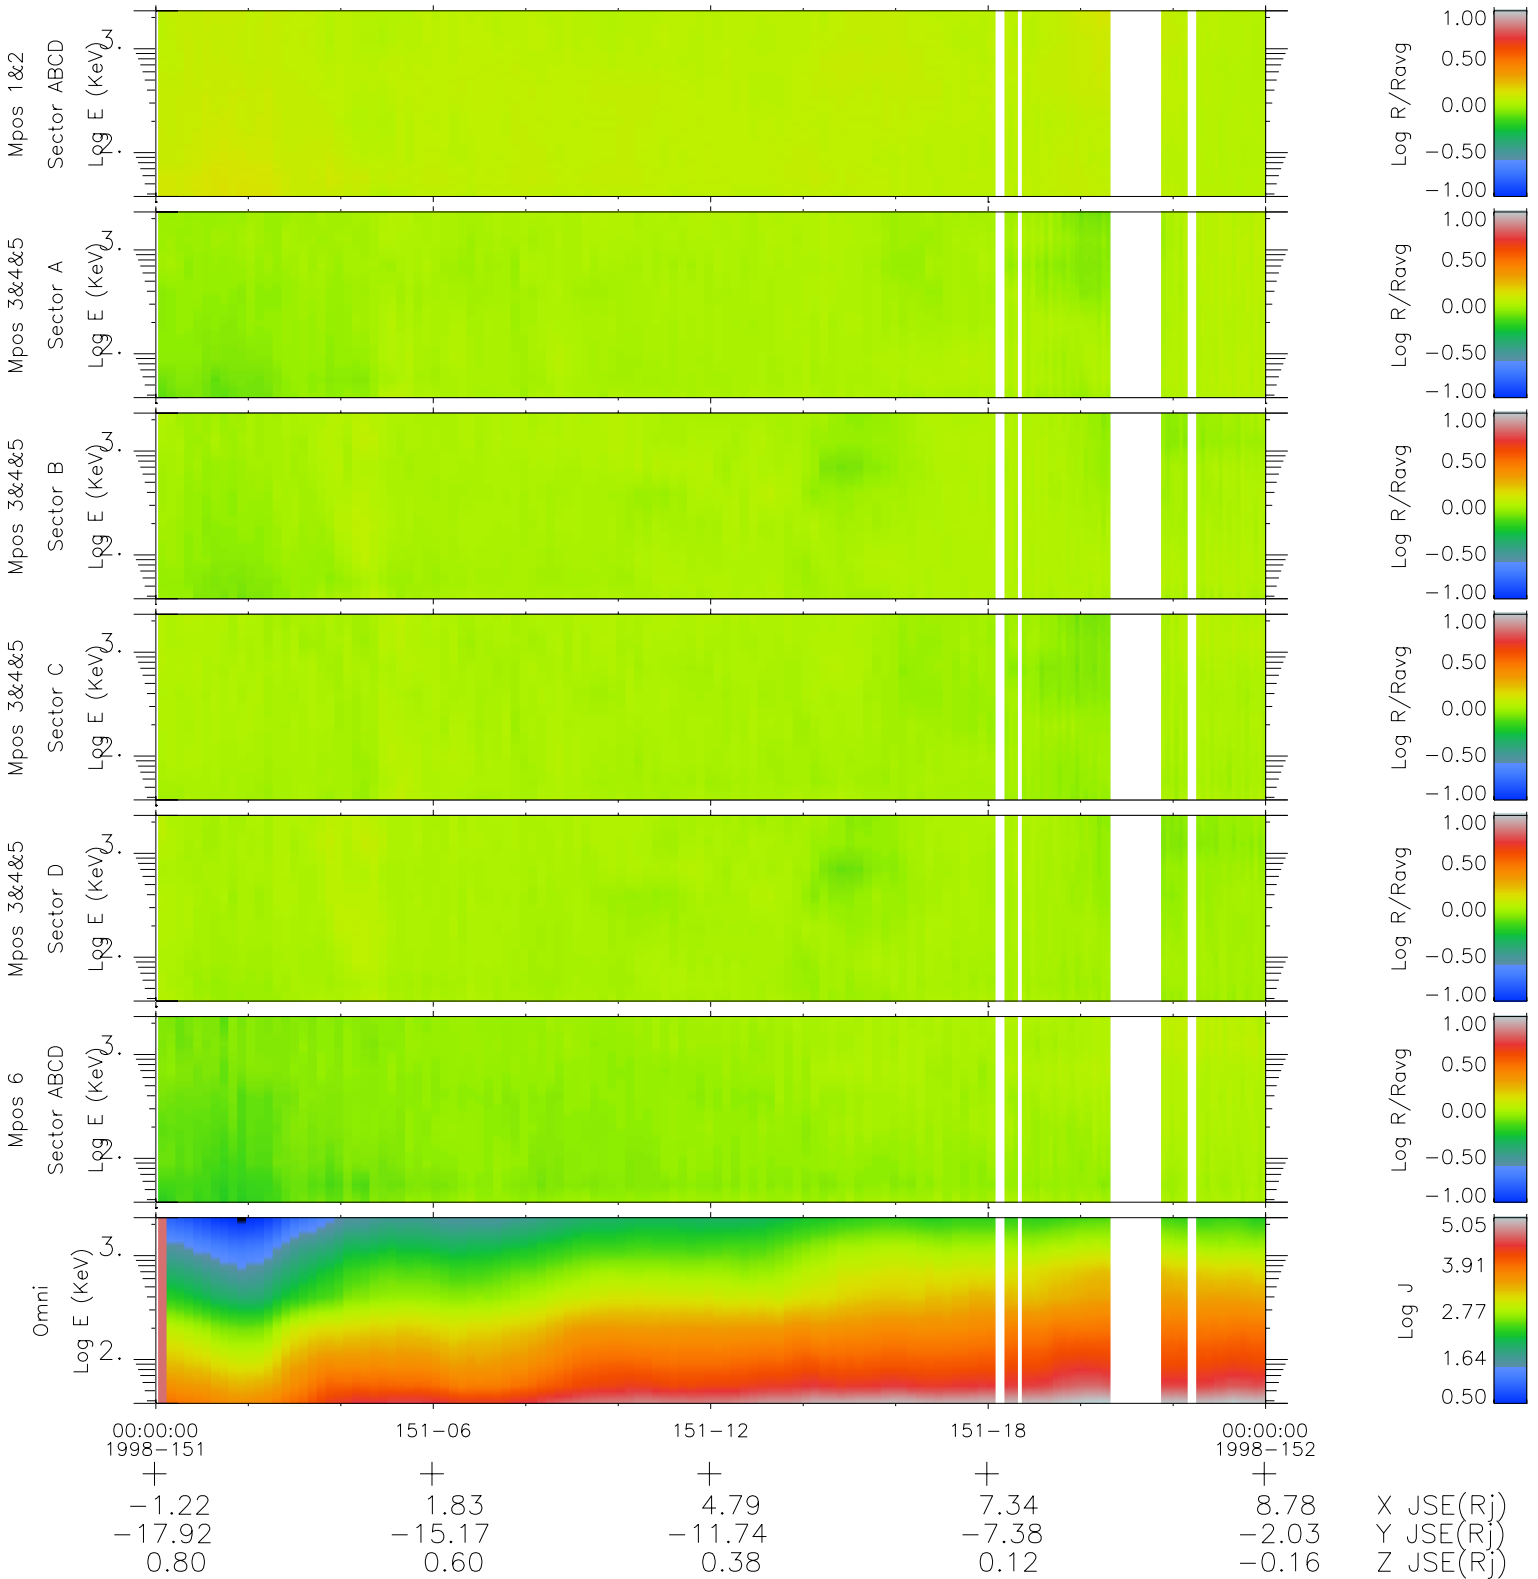

# Galileo EPD Real Time R6 Ions Spectra 98151

Software Version: RTSPEC\_R6 V 1.20  
 Data Production: 06-03-00  
 Plot Production: Sun Sep 16 09:56:22 2001  
 Color File: wondr3  
 Geofactor File: 1.1

- ◇ = Jupiter look direction
- = Corotation look direction