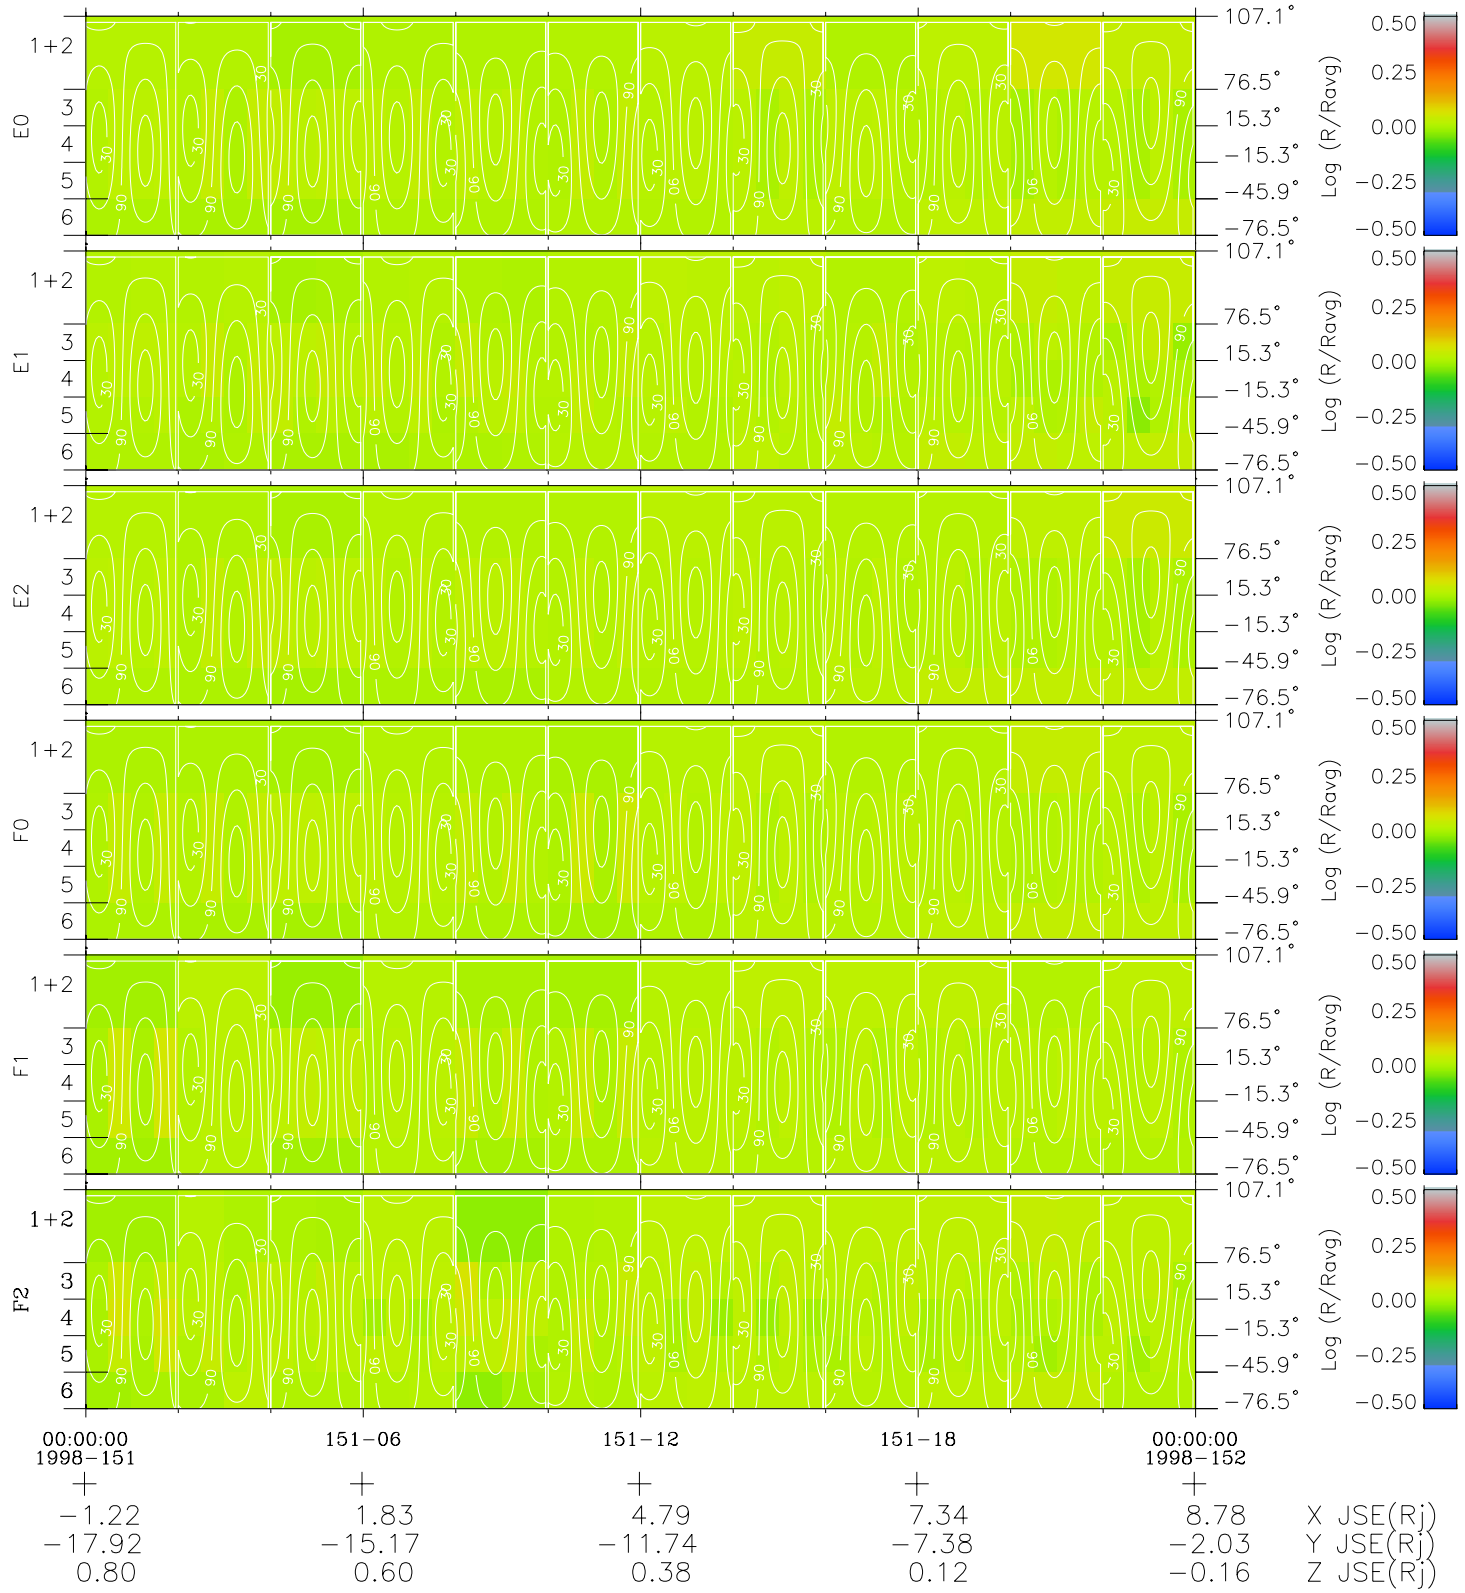

Galileo EPD Real Time All-Sky Anisotropies 98151

Software Version: RTSKY_MEAN V 1.20
 Data Production: 06-03-00
 Plot Production: Sun Sep 16 09:56:51 2001
 Color File: wondr3
 Geofactor File: 1.1

◇ = Jupiter look direction
 □ = Corotation look direction