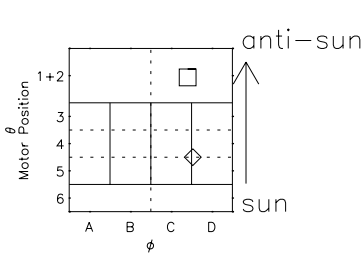

Galileo EPD Real Time All-Sky Anisotropies 98151

Software Version: RTSKY_MEAN V 1.20
 Data Production: 06-03-00
 Plot Production: Sun Sep 16 09:56:51 2001
 Color File: wondr3
 Geofactor File: 1.1

◇ = Jupiter look direction
 □ = Corotation look direction