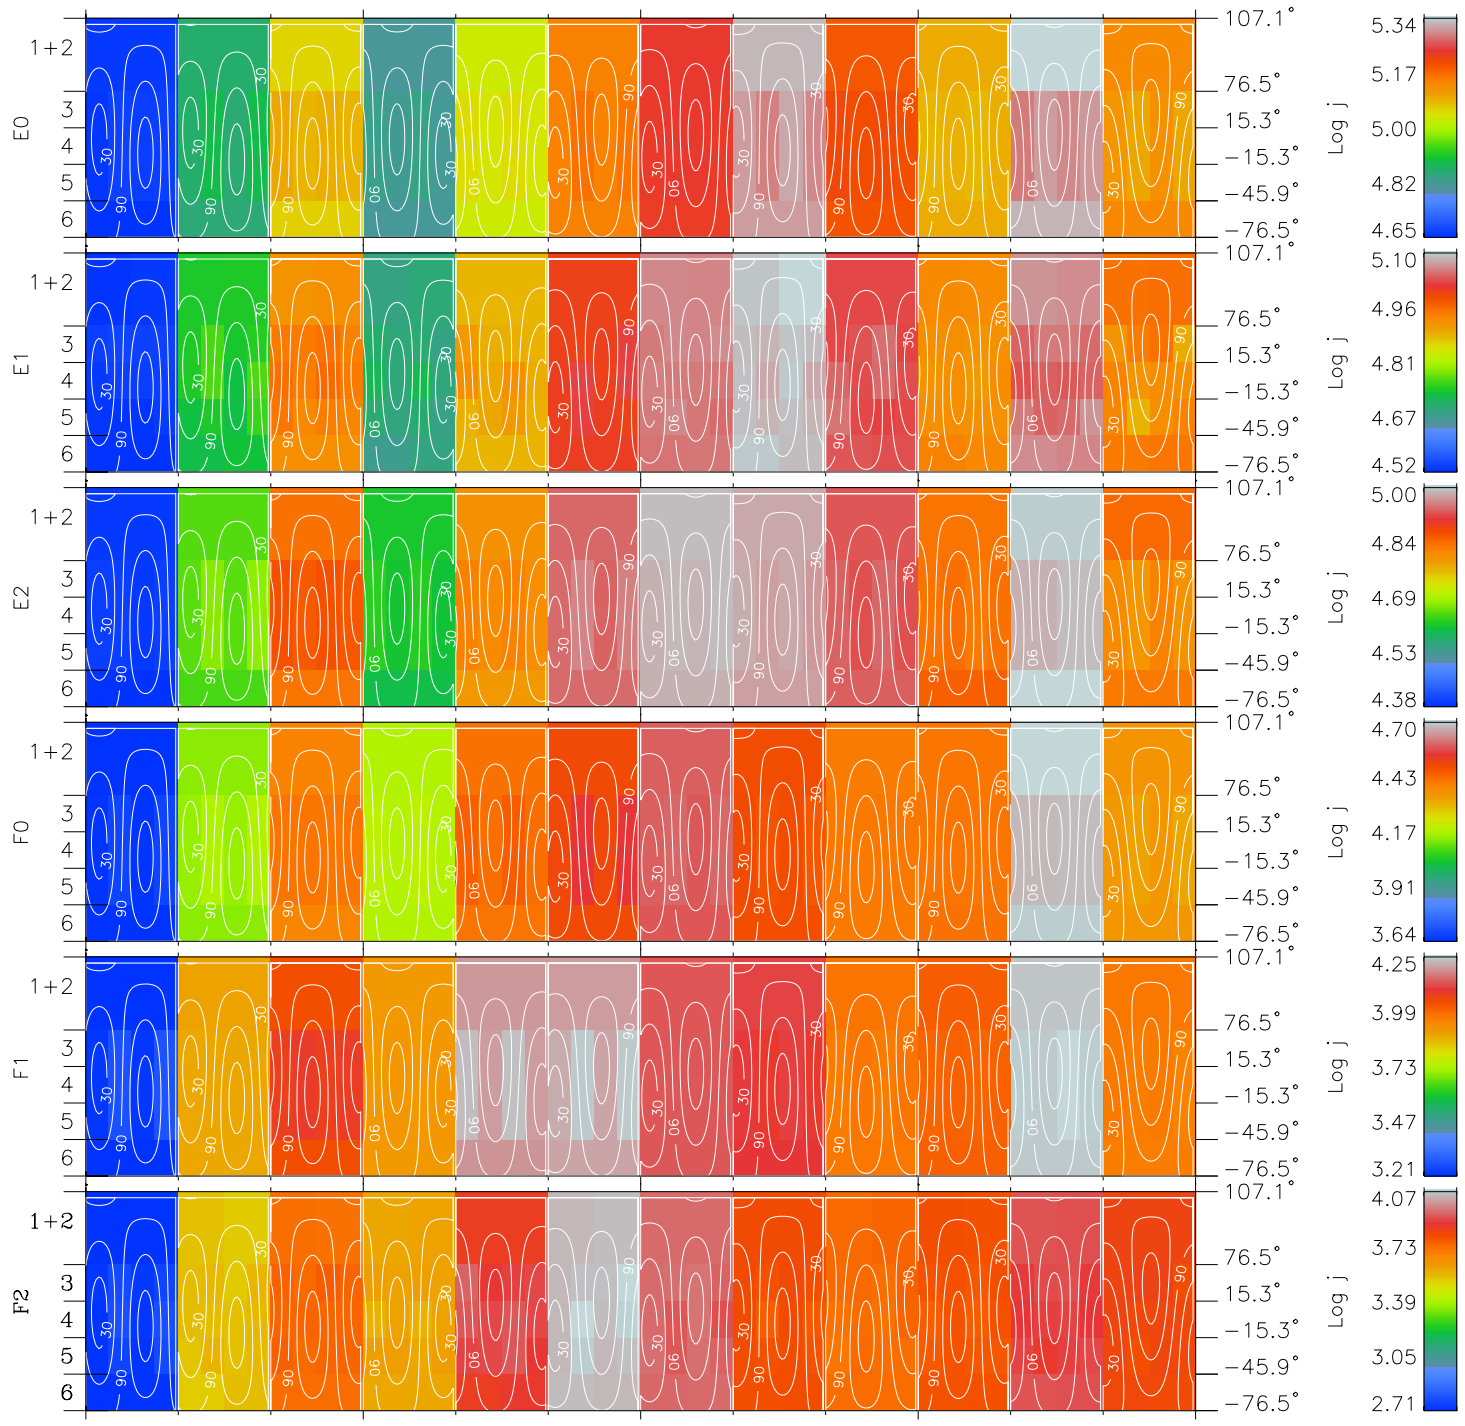

# Galileo EPD Real Time All-Sky Anisotropies 98151

Software Version: RTSKY\_FLUX V 1.20  
 Data Production: 06-03-00  
 Plot Production: Sun Sep 16 09:57:06 2001  
 Color File: wondr3  
 Geofactor File: 1.1

| 00:00:00<br>1998-151 | 151-06 | 151-12 | 151-18 | 00:00:00<br>1998-152 | X JSE(R <sub>j</sub> ) |
|----------------------|--------|--------|--------|----------------------|------------------------|
| +                    | +      | +      | +      | +                    |                        |
| -1.22                | 1.83   | 4.79   | 7.34   | 8.78                 |                        |
| -17.92               | -15.17 | -11.74 | -7.38  | -2.03                | Y JSE(R <sub>j</sub> ) |
| 0.80                 | 0.60   | 0.38   | 0.12   | -0.16                | Z JSE(R <sub>j</sub> ) |

- ◇ = Jupiter look direction
- = Corotation look direction