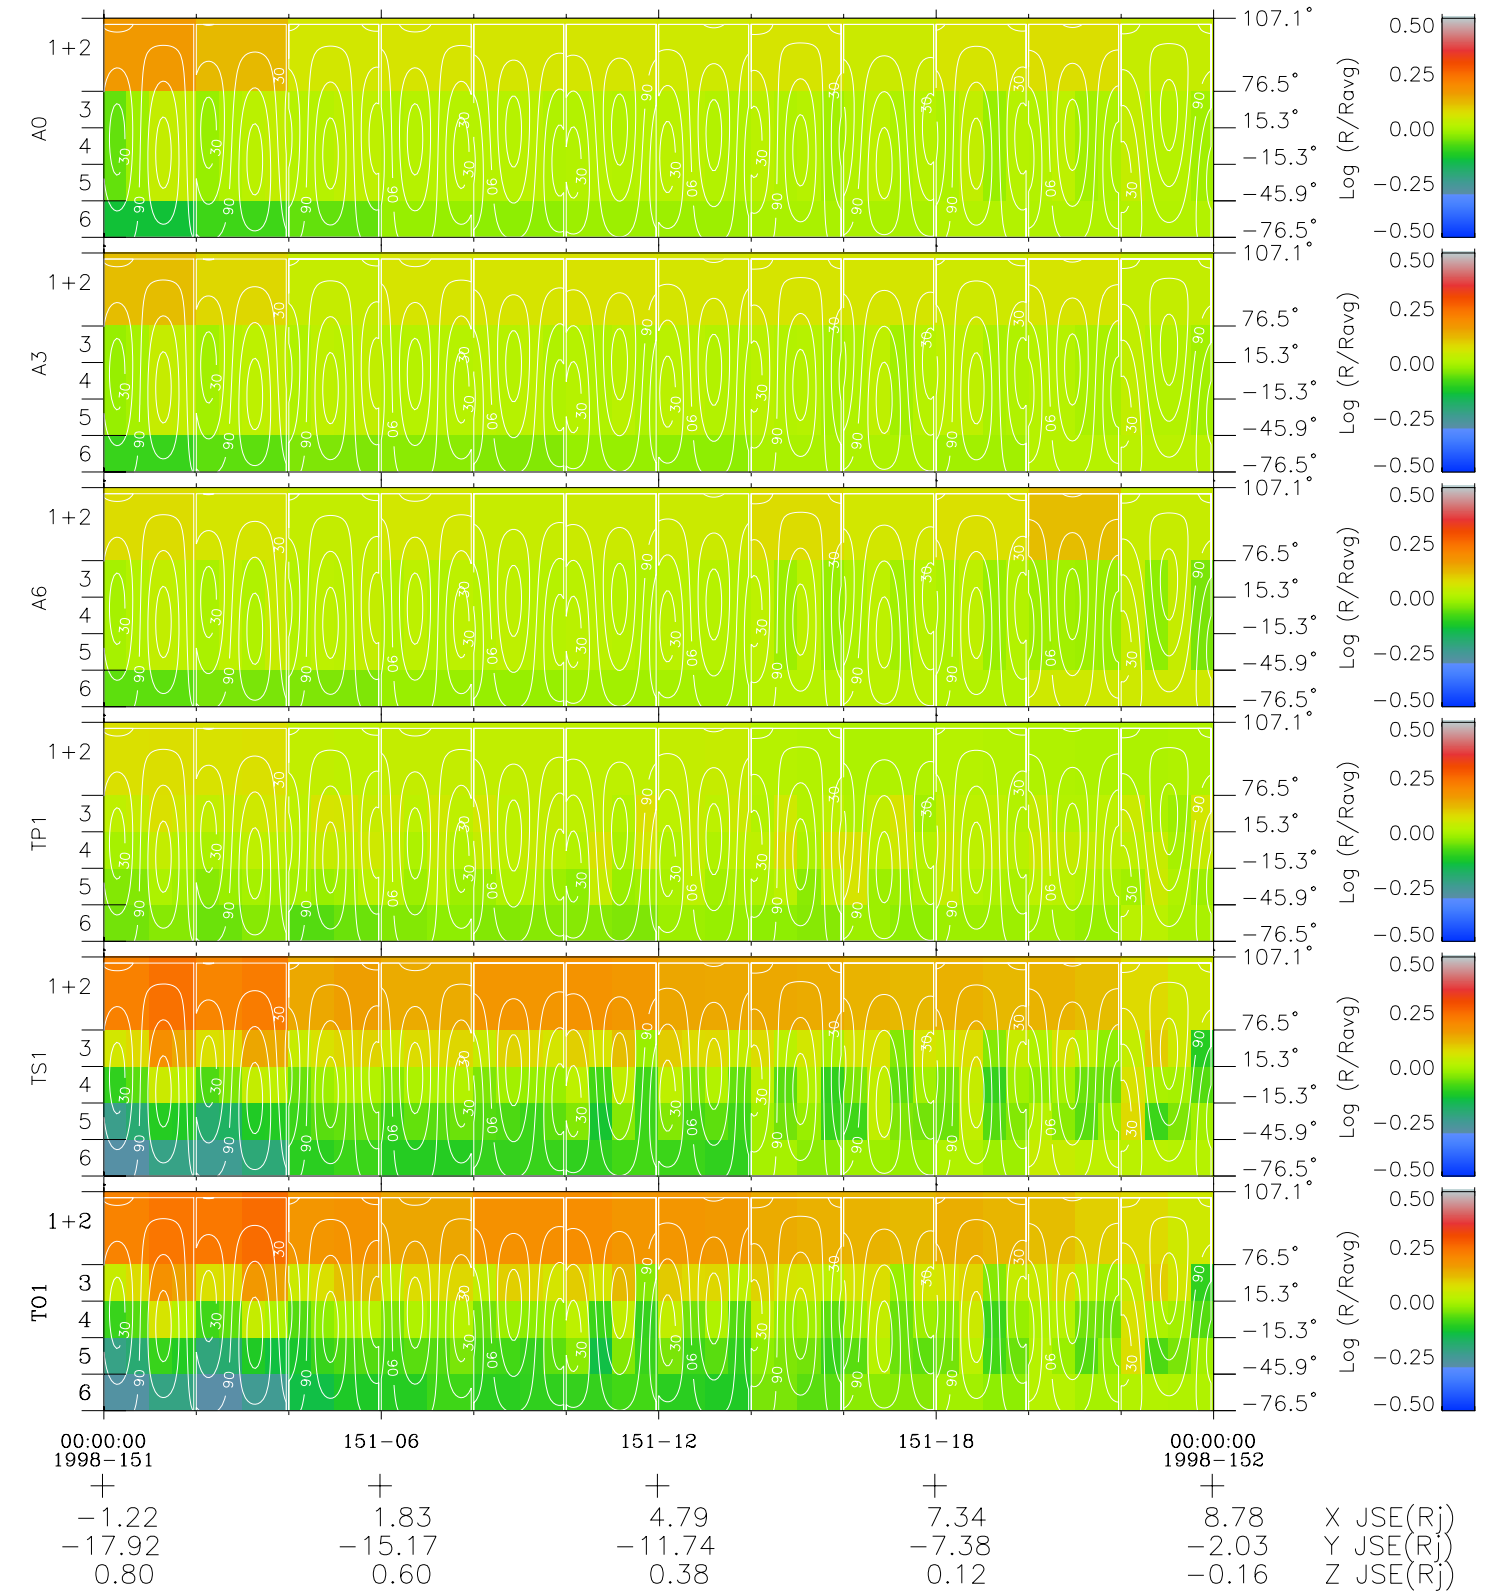

# Galileo EPD Real Time All-Sky Anisotropies 98151

Software Version: RTSKY\_MEAN V 1.20  
 Data Production: 06-03-00  
 Plot Production: Sun Sep 16 09:56:43 2001  
 Color File: wondr3  
 Geofactor File: 1.1

- ◇ = Jupiter look direction
- = Corotation look direction