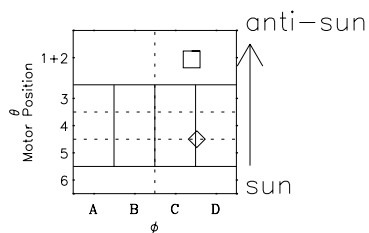

Galileo EPD Real-Time Omni 98151

Software Version: RTLINE_OMNI V 1.20
Data Production: 06-03-00
Plot Production: Sun Sep 16 09:58:39 2001

◇ = Jupiter look direction
□ = Corotation look direction