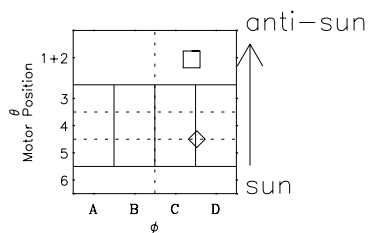

# Galileo EPD Real-Time Omni 98151

Software Version: RTLINE\_OMNI V 1.20  
Data Production: 06-03-00  
Plot Production: Sun Sep 16 09:58:38 2001

- ◇ = Jupiter look direction
- = Corotation look direction