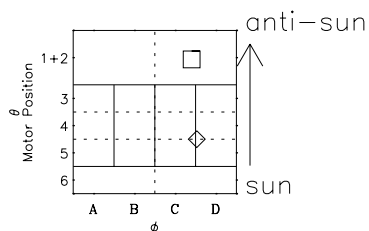

Galileo EPD Real-Time Omni 98151

Software Version: RTLINE_OMNI V 1.20
Data Production: 06-03-00
Plot Production: Sun Sep 16 09:58:38 2001

◇ = Jupiter look direction
□ = Corotation look direction