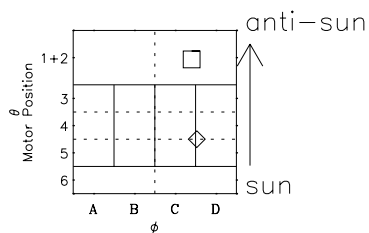

Galileo EPD Real-Time Omni 98151

Software Version: RTLINE_OMNI V 1.20
Data Production: 06-03-00
Plot Production: Sun Sep 16 09:58:37 2001

- ◇ = Jupiter look direction
- = Corotation look direction