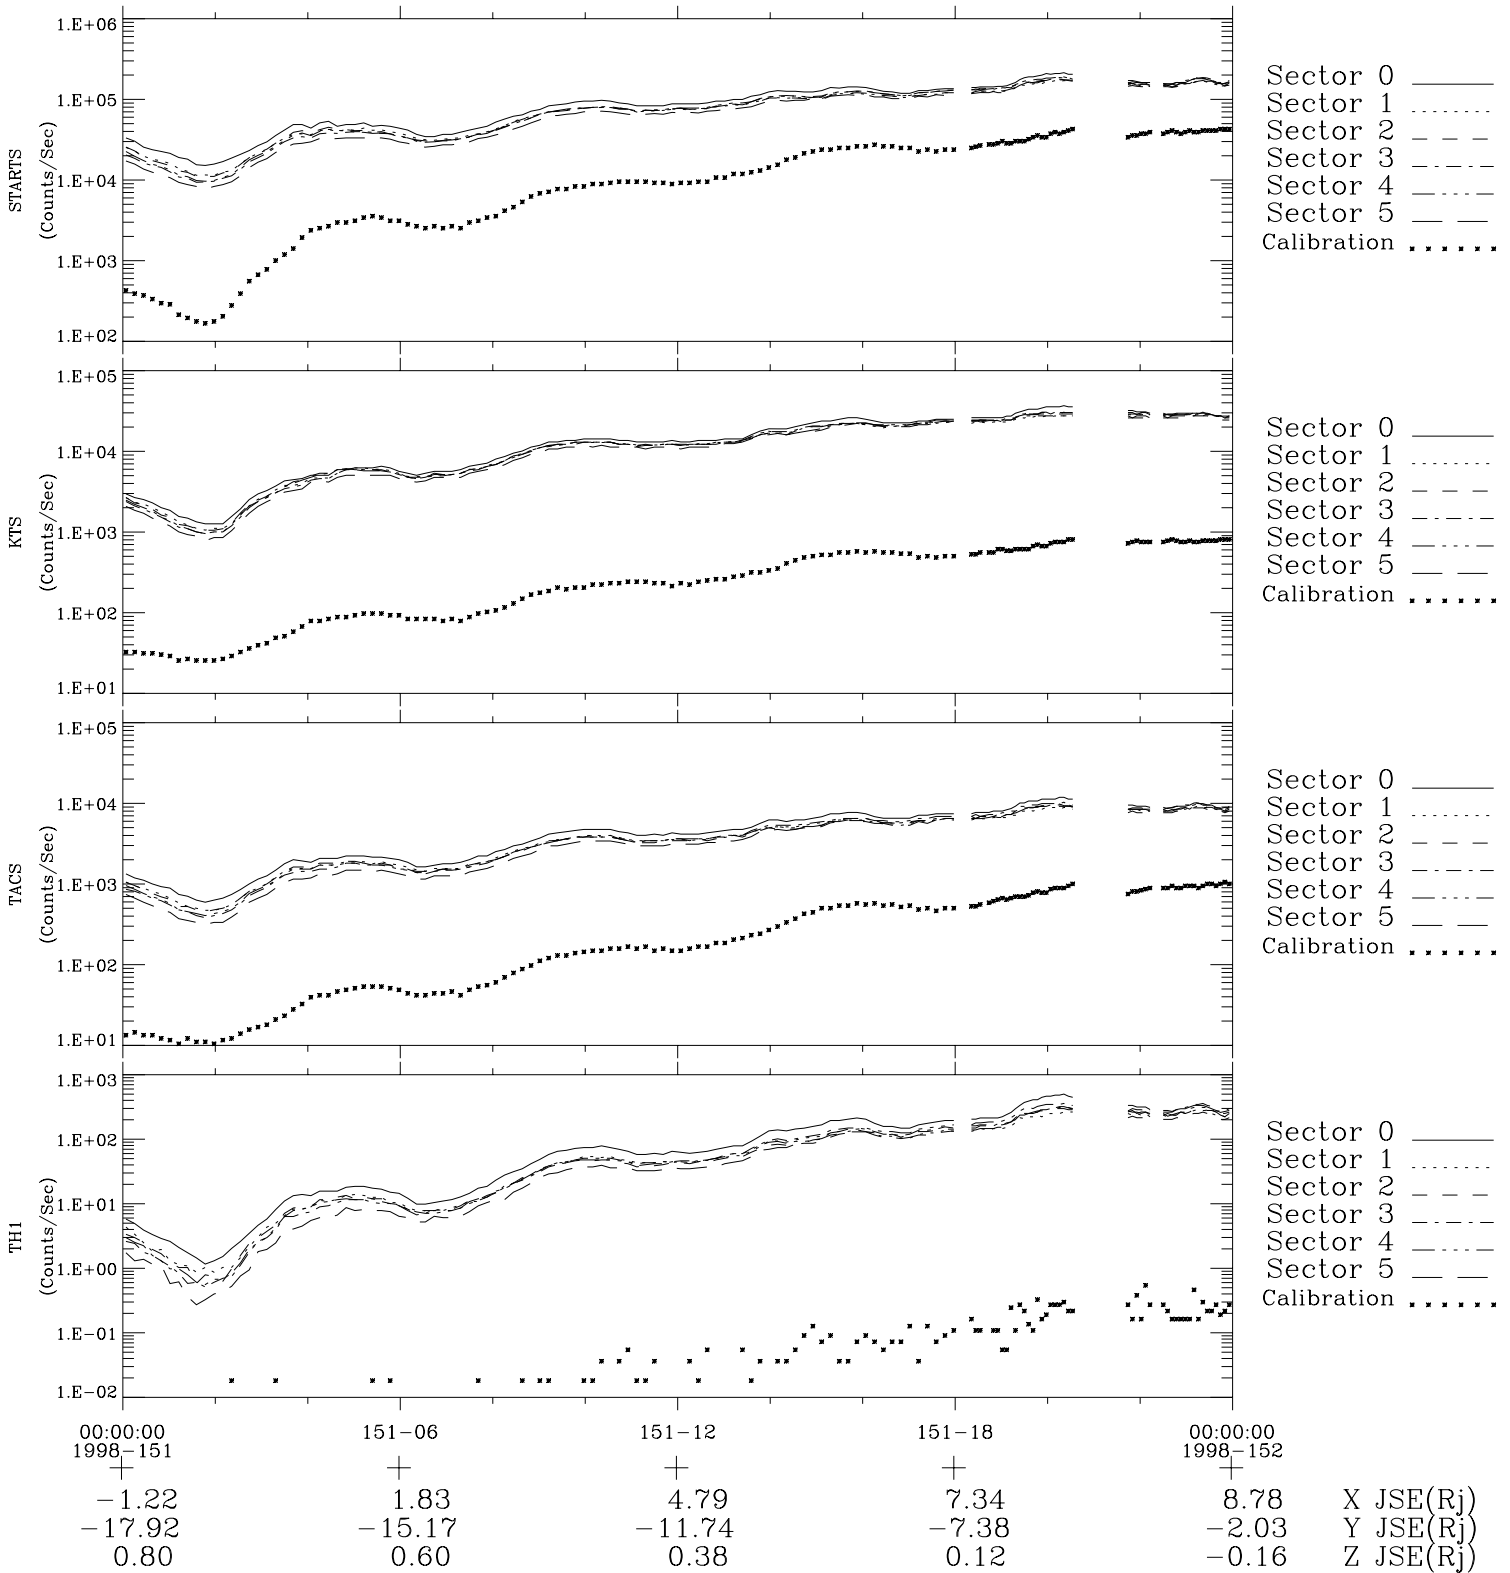

Galileo EPD Real-Time Six-Sector 98151

Software Version: RTLINE_R6 V 1.20
Data Production: 06-03-00
Plot Production: Sun Sep 16 09:58:47 2001

- ◇ = Jupiter look direction
- = Corotation look direction