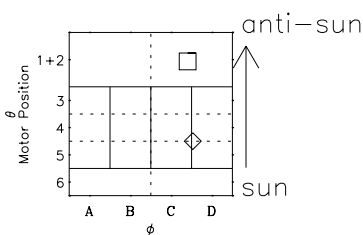

Galileo EPD Real-Time Six-Sector 98151

Software Version: RTLINE_R6 V 1.20
Data Production: 06-03-00
Plot Production: Sun Sep 16 09:58:47 2001

- ◇ = Jupiter look direction
- = Corotation look direction