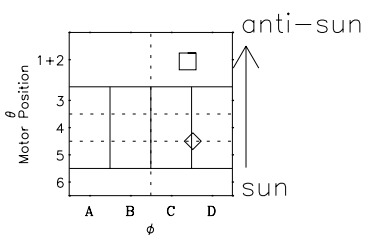

Galileo EPD Real-Time Six-Sector 98151

Software Version: RTLINE_R6 V 1.20
Data Production: 06-03-00
Plot Production: Sun Sep 16 09:58:46 2001

◇ = Jupiter look direction
□ = Corotation look direction