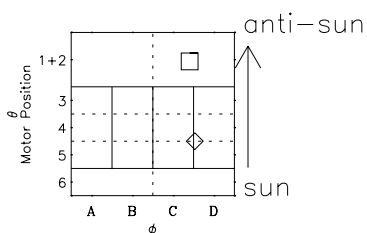

Galileo EPD Real-Time Six-Sector 98151

Software Version: RTLINE_R6 V 1.20
Data Production: 06-03-00
Plot Production: Sun Sep 16 09:58:45 2001

◇ = Jupiter look direction
□ = Corotation look direction