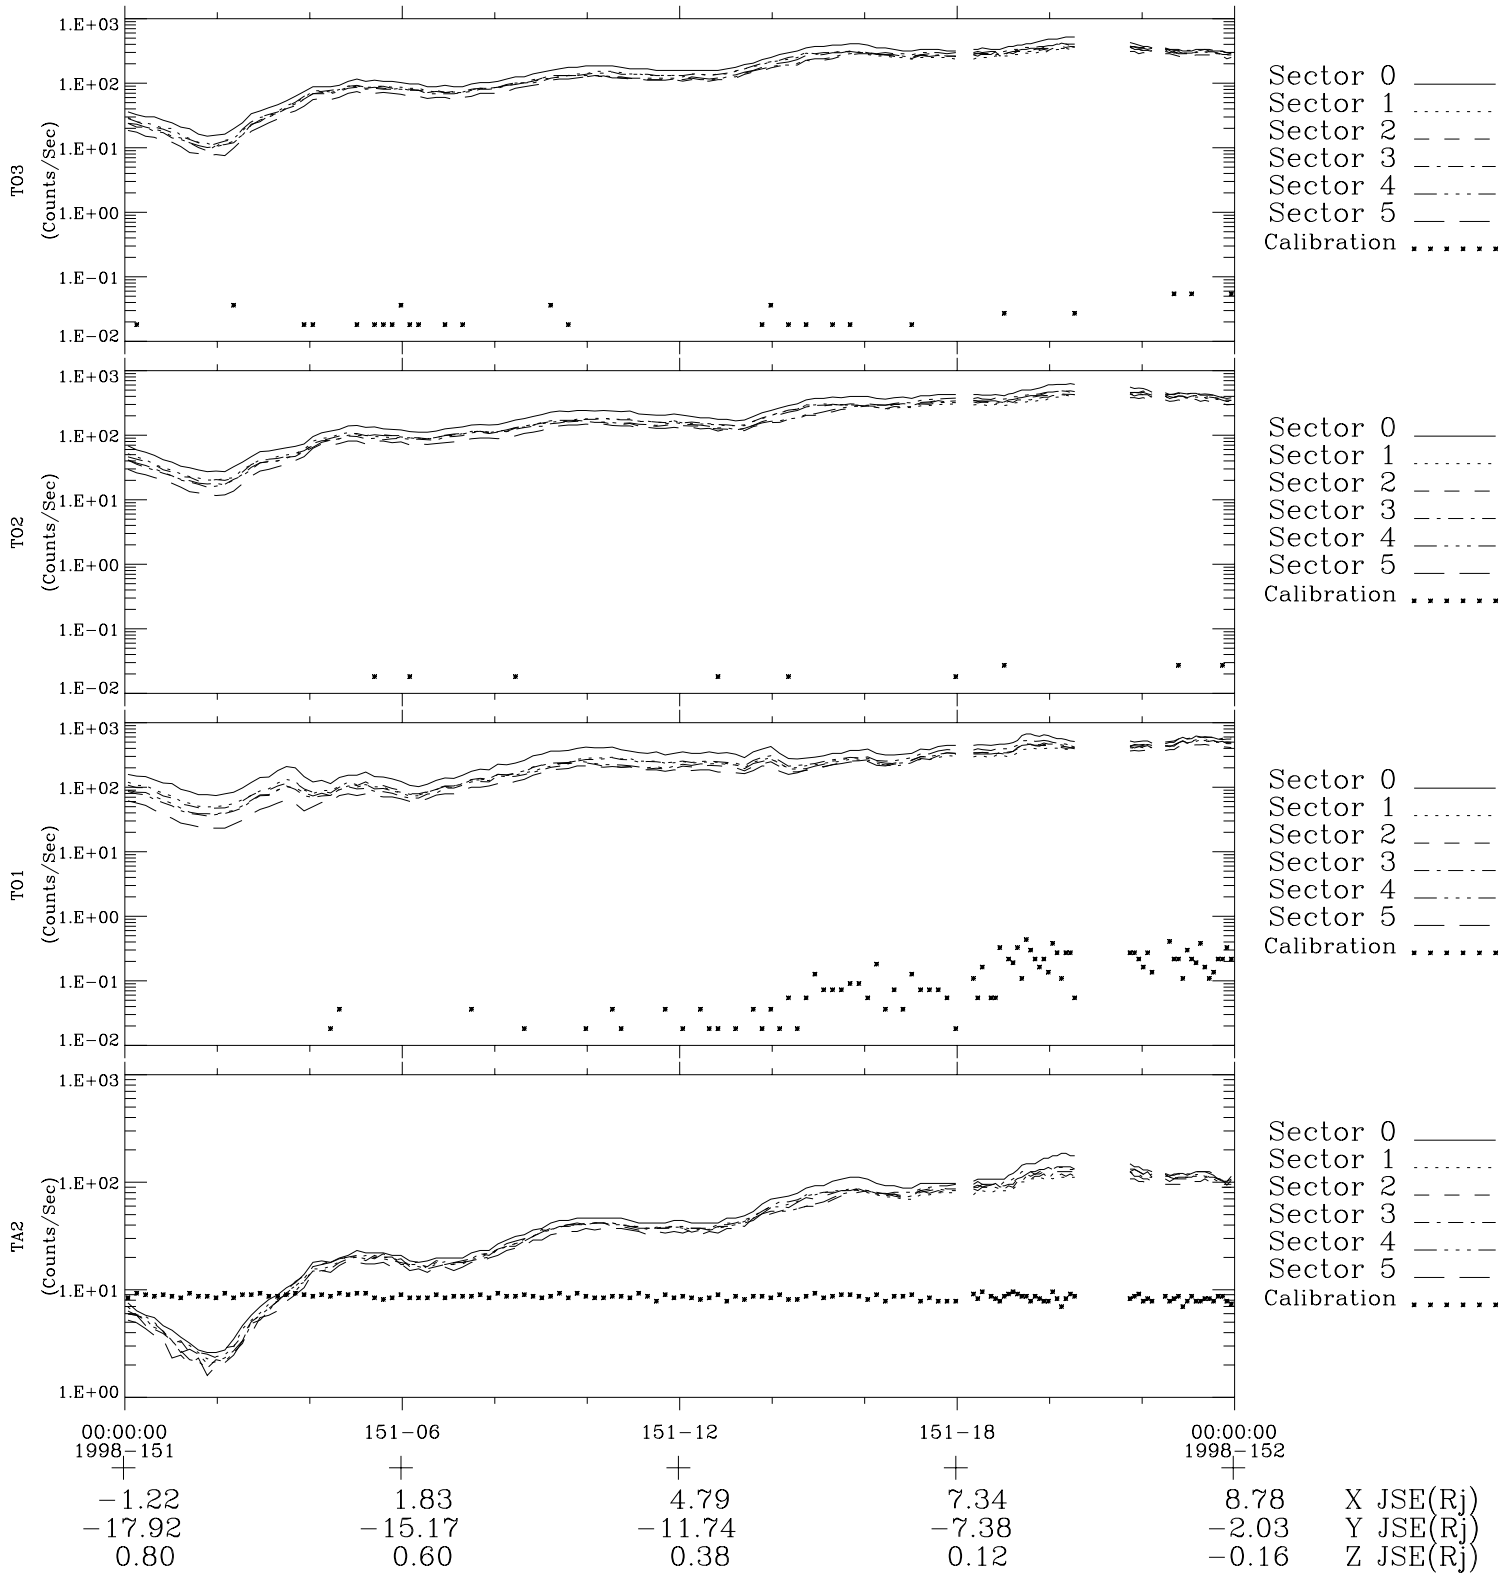

Galileo EPD Real-Time Six-Sector 98151

Software Version: RTLINE_R6 V 1.20
Data Production: 06-03-00
Plot Production: Sun Sep 16 09:58:45 2001

◇ = Jupiter look direction
□ = Corotation look direction